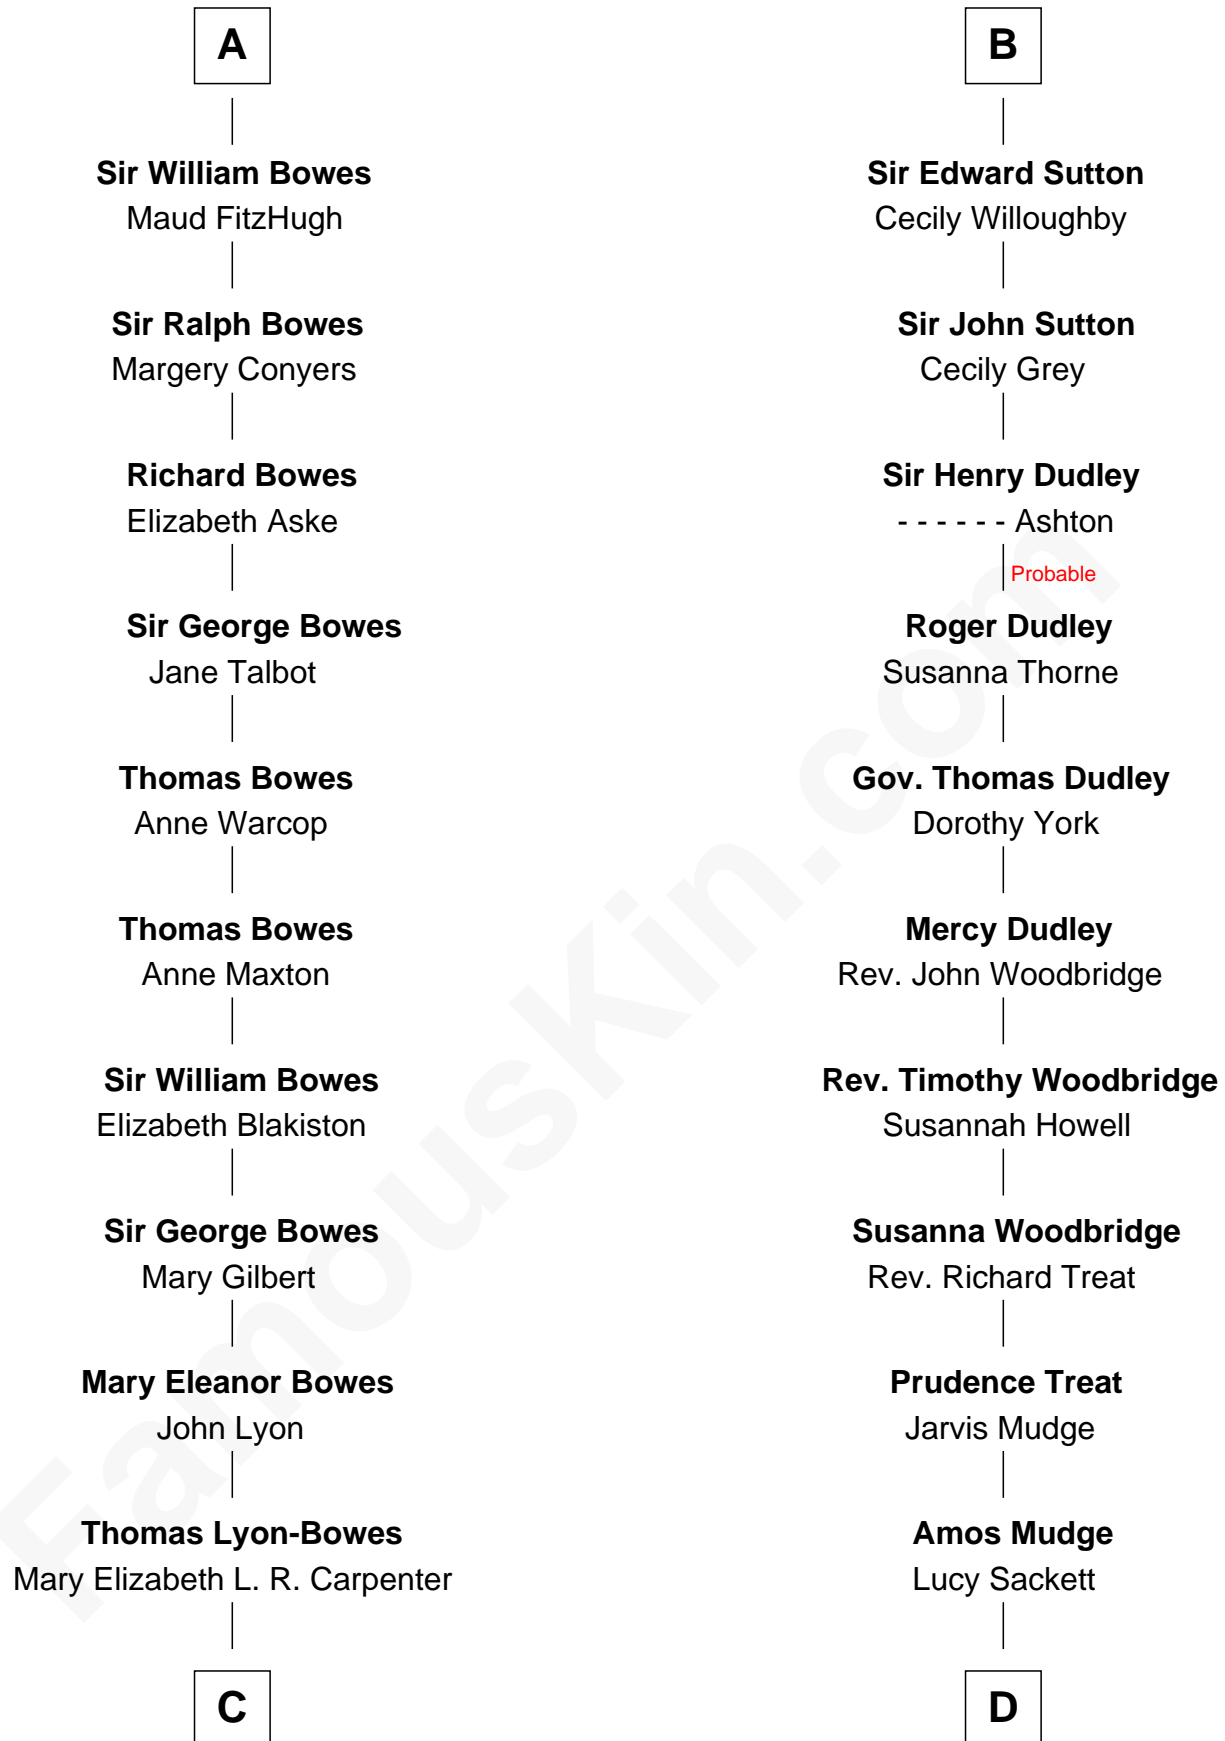

FamousKin.com Relationship Chart of

Queen Elizabeth II

Queen of the United Kingdom

21st cousin of

Dick Clark

Radio and TV Host

Sir Roger de Quincy

Helen of Galloway

George VI, King of the United Kingdom

Queen Elizabeth II

Queen of the United Kingdom

D

Julia H. Mudge

George Barnard

George Barnard

Jane Sophia Fuller