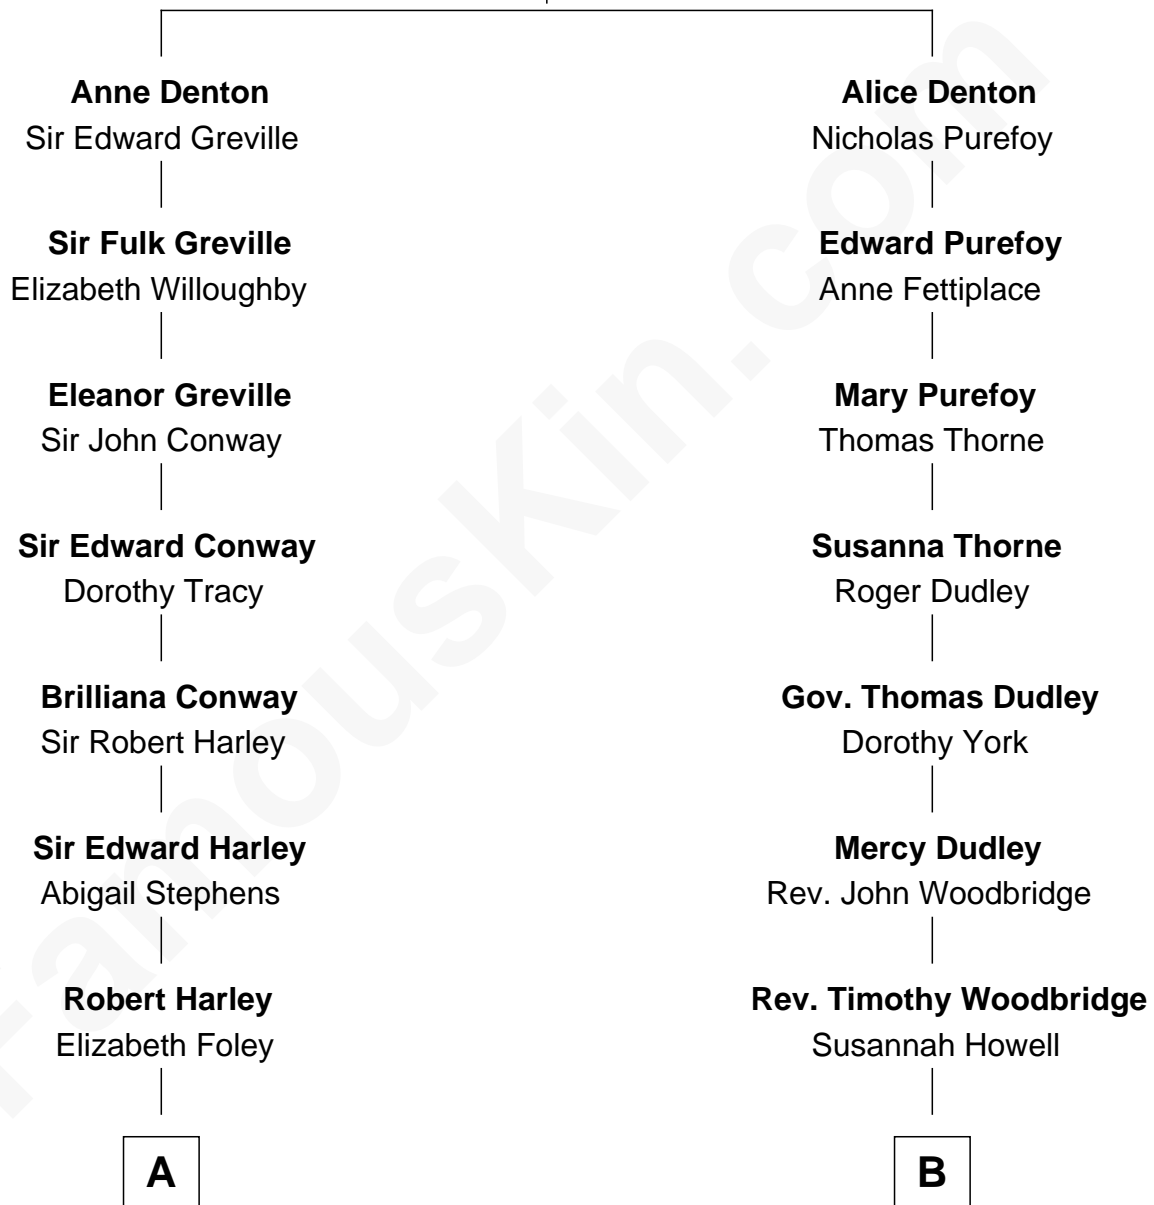

FamousKin.com Relationship Chart of

Queen Elizabeth II

Queen of the United Kingdom

14th cousin of

Dick Clark

Radio and TV Host

John Denton

Isabel Brome

A

Edward Harley
Henrietta Cavendish Holles

Margaret Cavendish Harley
Sir William Bentinck

William Henry Bentinck
Dorothy Cavendish

Charles Augustus Cavendish-Bentinck
Anne Wellesley

Rev. Charles William Cavendish-Bentinck
Caroline Louisa Burnaby