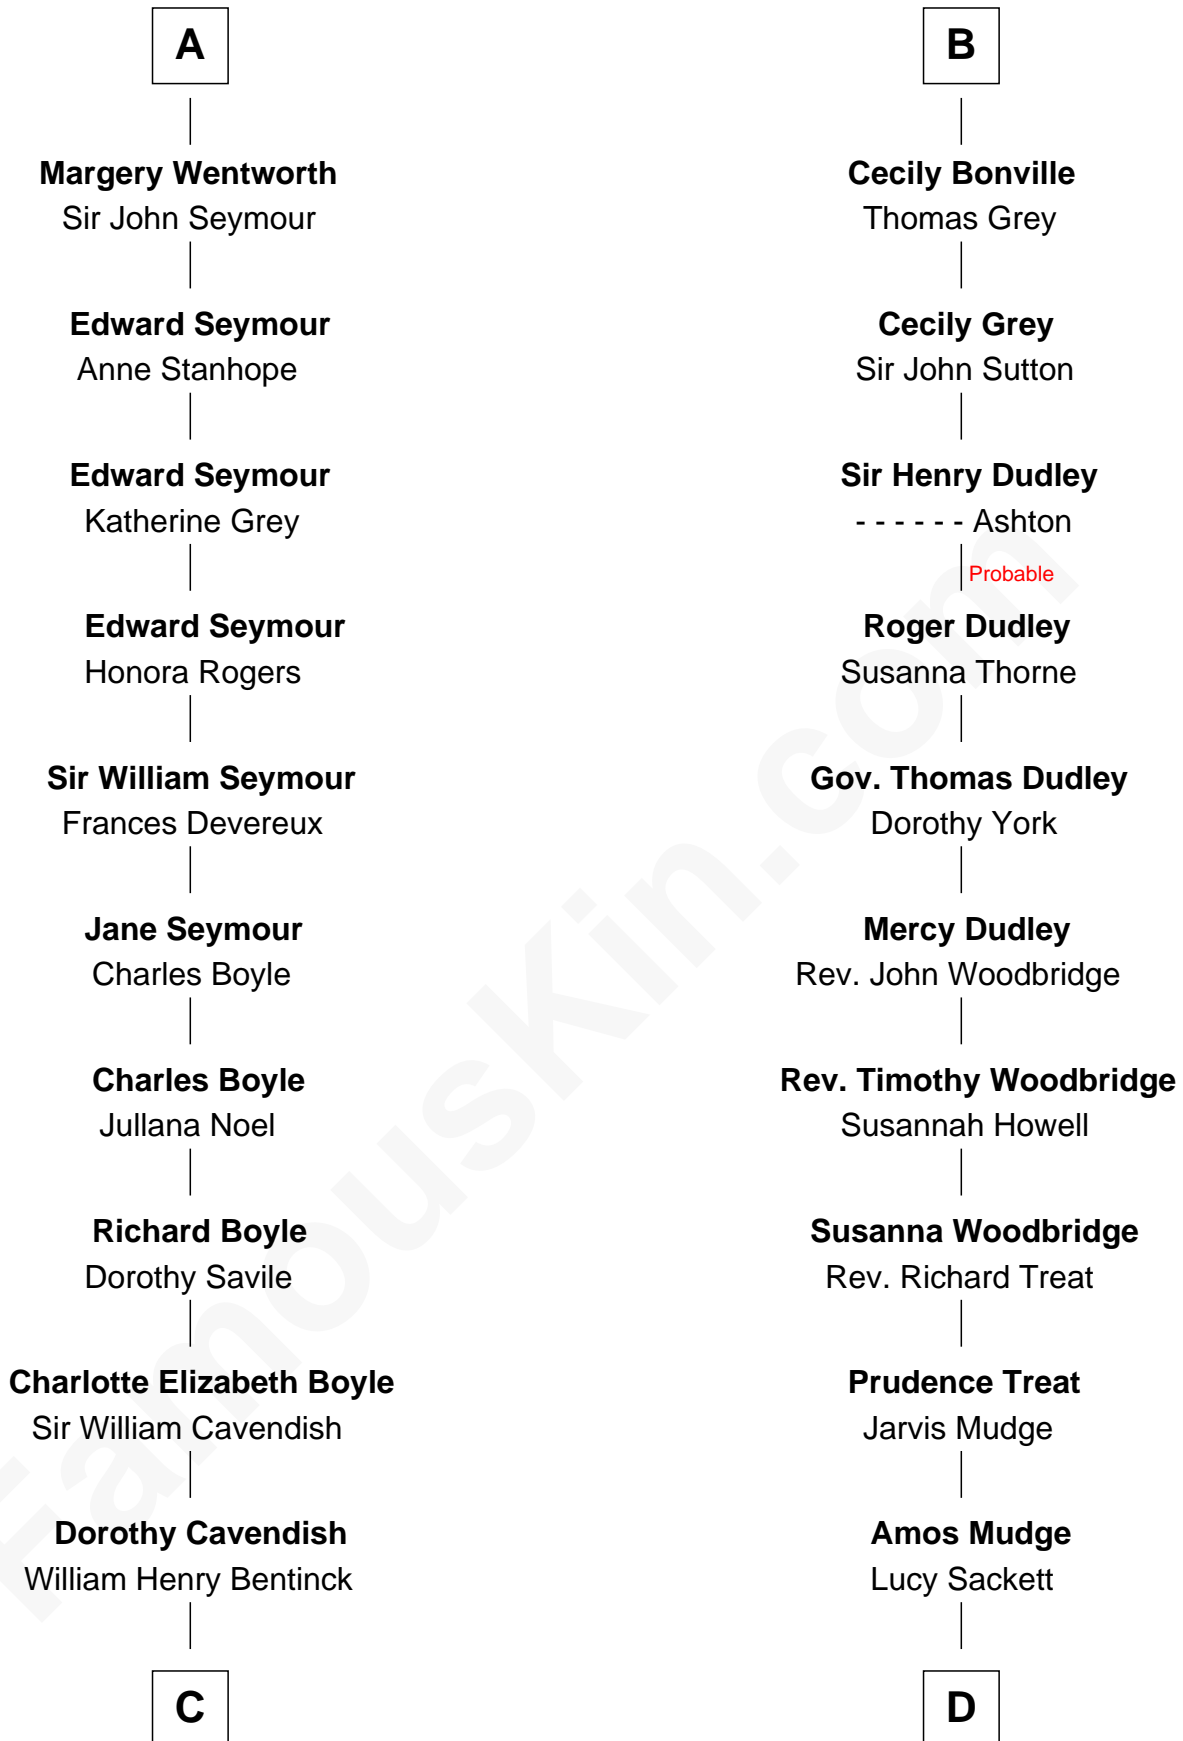

# FamousKin.com Relationship Chart of

**Queen Elizabeth II**

*Queen of the United Kingdom*

21st cousin of

**Dick Clark**

*Radio and TV Host*

**Sir John de Verdun**

*Eleanor de Bohun*

**C**

**D**

**Charles Augustus Cavendish-Bentinck**

Anne Wellesley

**Julia H. Mudge**

George Barnard

**Rev. Charles William Cavendish-Bentinck**

Caroline Louisa Burnaby

**George Barnard**

Jane Sophia Fuller

**Cecilia Nina Cavendish-Bentinck**

Claude George Bowes-Lyon

**Charles Fuller Barnard**

Anna May Aldridge

**Elizabeth Bowes-Lyon**

George VI, King of the United Kingdom