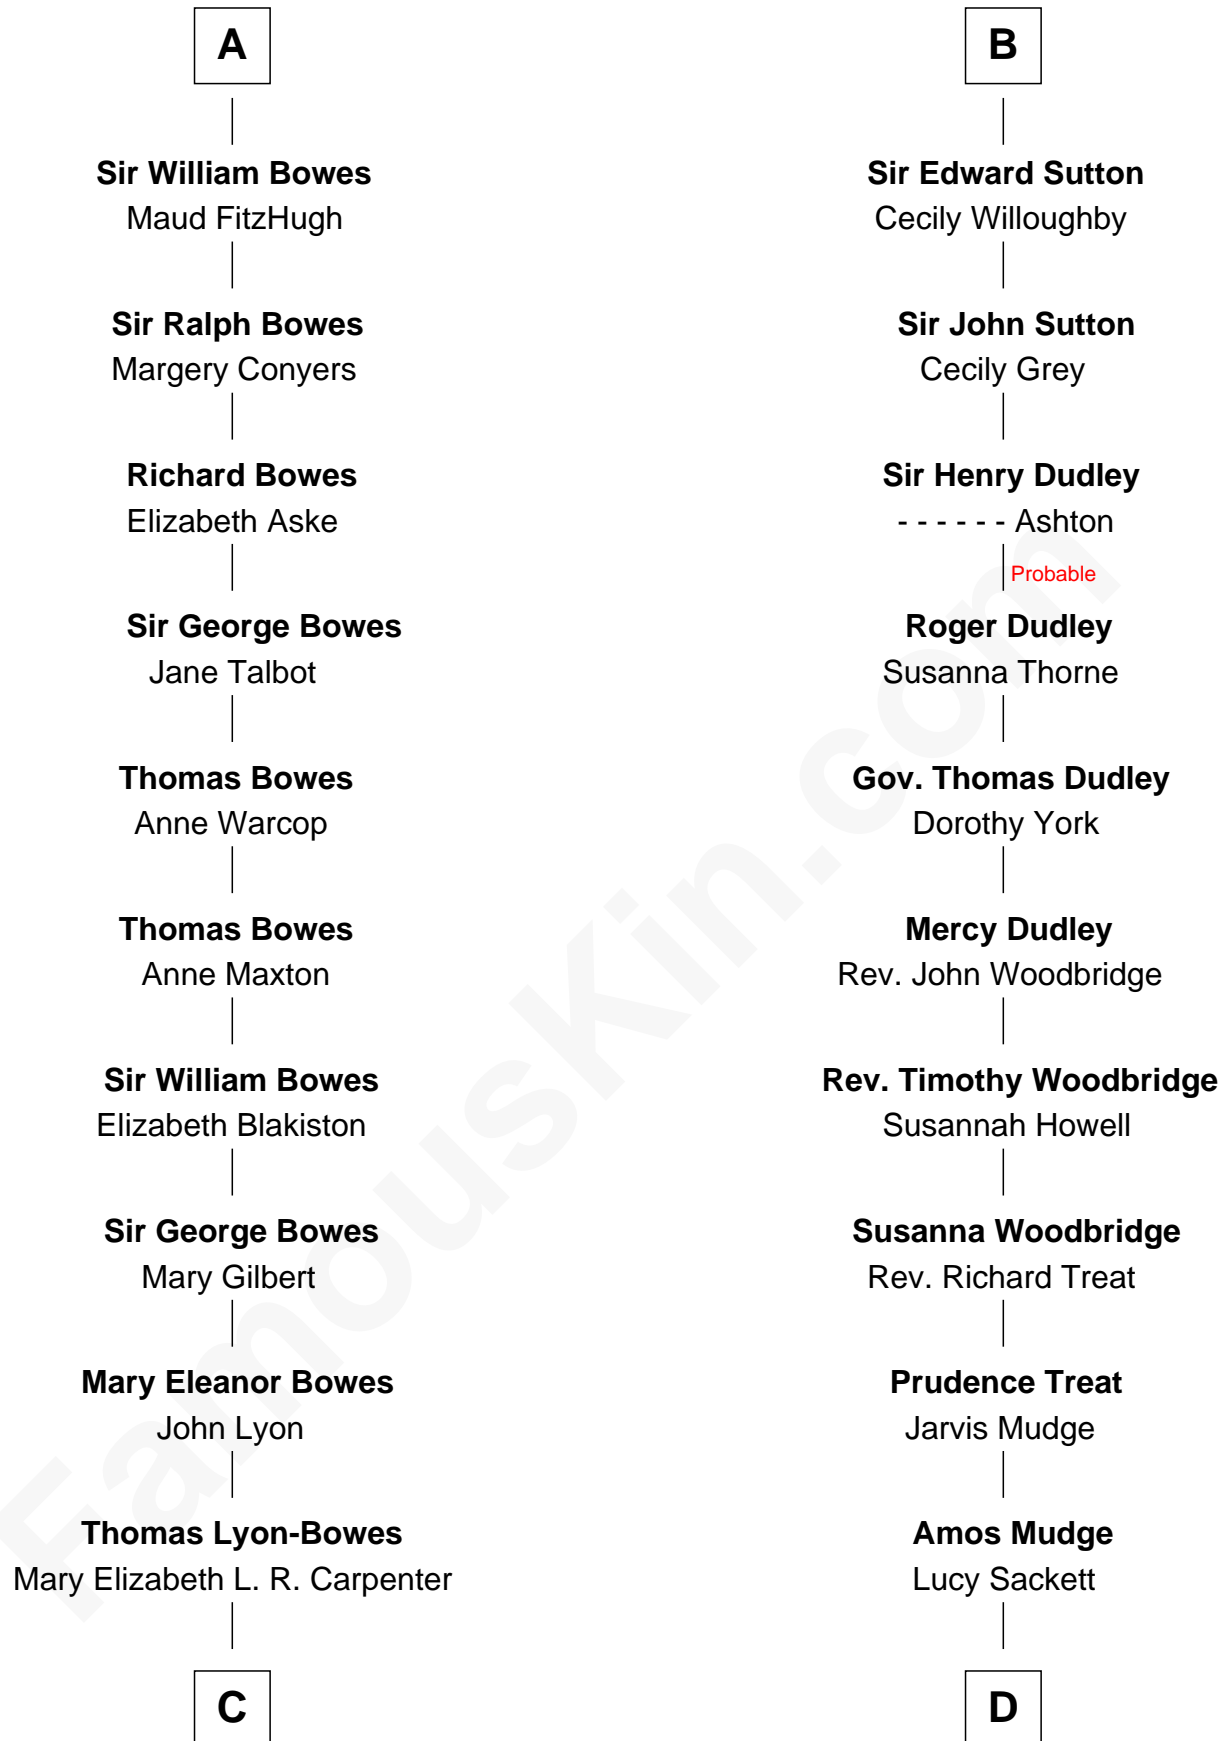

# FamousKin.com Relationship Chart of

**Queen Elizabeth II**

*Queen of the United Kingdom*

21st cousin of

**Dick Clark**

*Radio and TV Host*

**William de Cantilupe**

-----

**C**

**Thomas George Lyon-Bowes**

Charlotte Grimstead

**Claude Bowes-Lyon**

Frances Dora Smith

**Claude George Bowes-Lyon**

Cecilia Nina Cavendish-Bentinck

**Elizabeth Bowes-Lyon**

George VI, King of the United Kingdom

**Queen Elizabeth II**

*Queen of the United Kingdom*

**D**

**Julia H. Mudge**

George Barnard

**George Barnard**

Jane Sophia Fuller