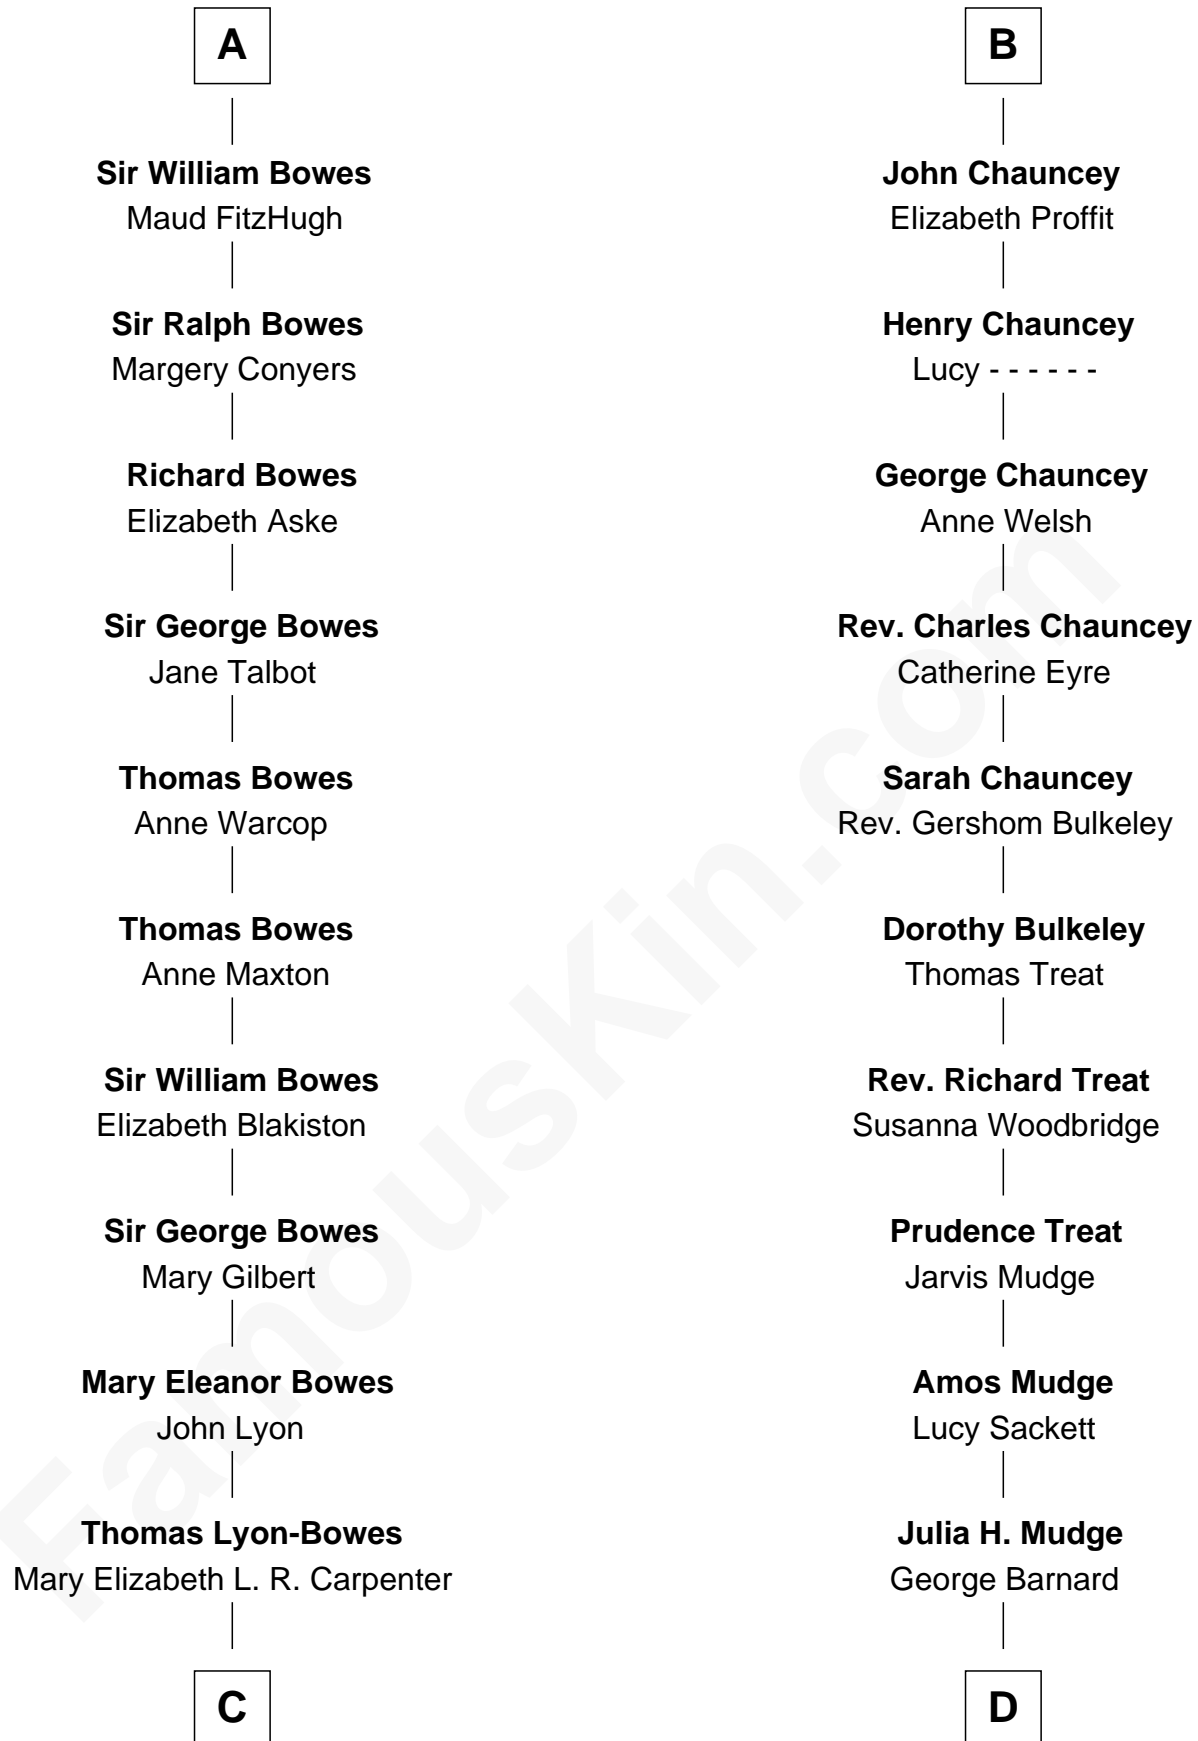

### Queen Elizabeth II

*Queen of the United Kingdom*

20th cousin 1 time removed of

**Dick Clark**

*Radio and TV Host*

**Sir William de Ferrers**

Agnes of Chester

**C**

**Thomas George Lyon-Bowes**

Charlotte Grimstead

**Claude Bowes-Lyon**

Frances Dora Smith

**Claude George Bowes-Lyon**

Cecilia Nina Cavendish-Bentinck

**Elizabeth Bowes-Lyon**

George VI, King of the United Kingdom