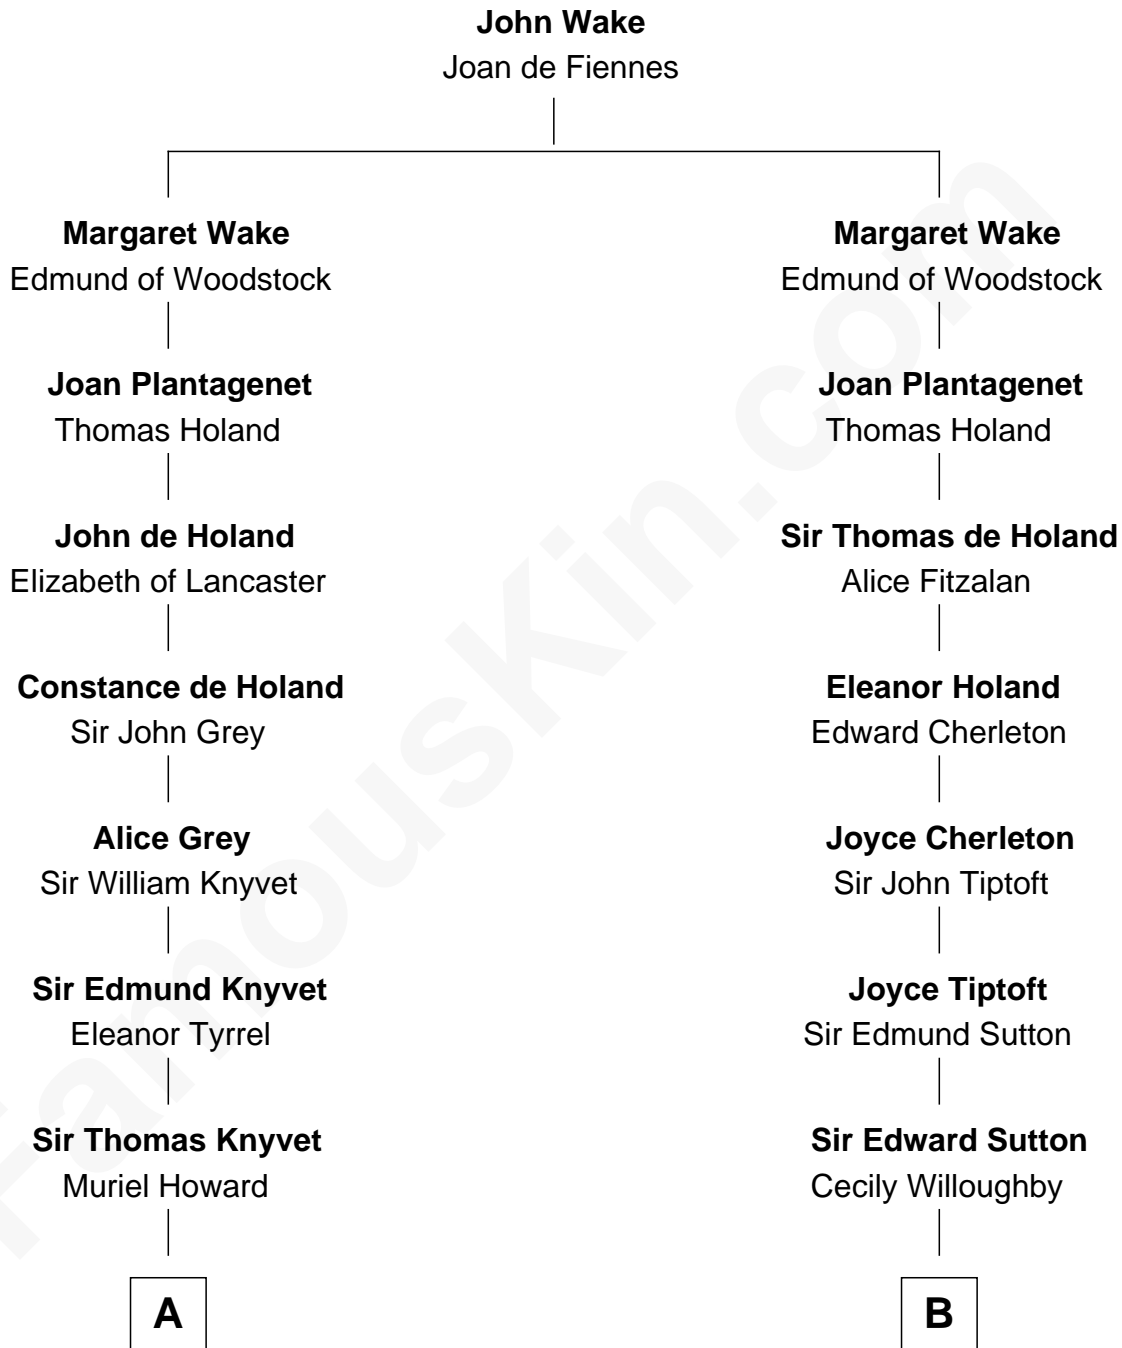

FamousKin.com

Relationship Chart of

Queen Elizabeth II

Queen of the United Kingdom

20th cousin 1 time removed of

Dick Clark

Radio and TV Host

C

D

Charles Augustus Cavendish-Bentinck

Anne Wellesley

George Barnard

Jane Sophia Fuller

Rev. Charles William Cavendish-Bentinck

Caroline Louisa Burnaby

Charles Fuller Barnard

Anna May Aldridge

Cecilia Nina Cavendish-Bentinck

Claude George Bowes-Lyon

Julia Fuller Barnard

Richard Augustus Clark

Elizabeth Bowes-Lyon

George VI, King of the United Kingdom

Dick Clark