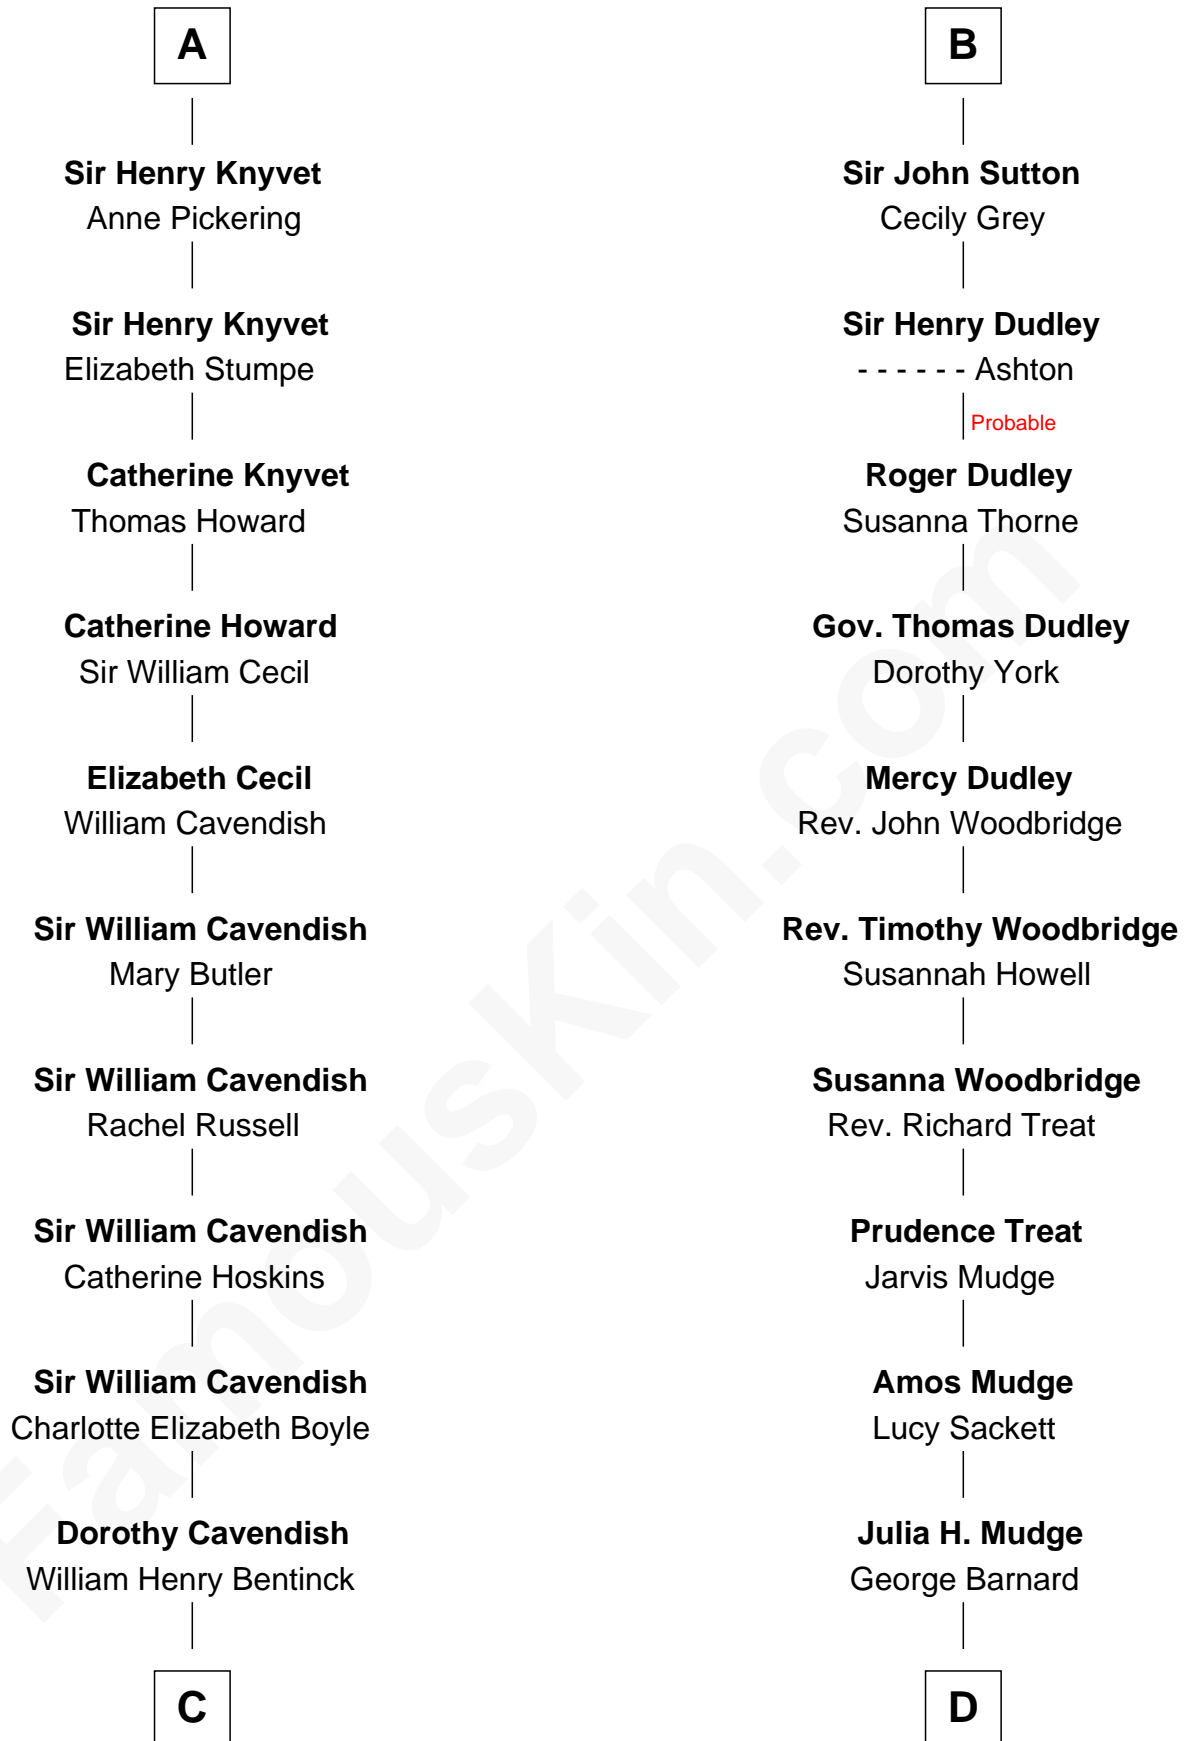

FamousKin.com

Relationship Chart of

Queen Elizabeth II

Queen of the United Kingdom

20th cousin 1 time removed of

Dick Clark

Radio and TV Host

C

D

Charles Augustus Cavendish-Bentinck

Anne Wellesley

George Barnard

Jane Sophia Fuller

Rev. Charles William Cavendish-Bentinck

Caroline Louisa Burnaby

Charles Fuller Barnard

Anna May Aldridge

Cecilia Nina Cavendish-Bentinck

Claude George Bowes-Lyon

Julia Fuller Barnard

Richard Augustus Clark

Elizabeth Bowes-Lyon

George VI, King of the United Kingdom

Dick Clark