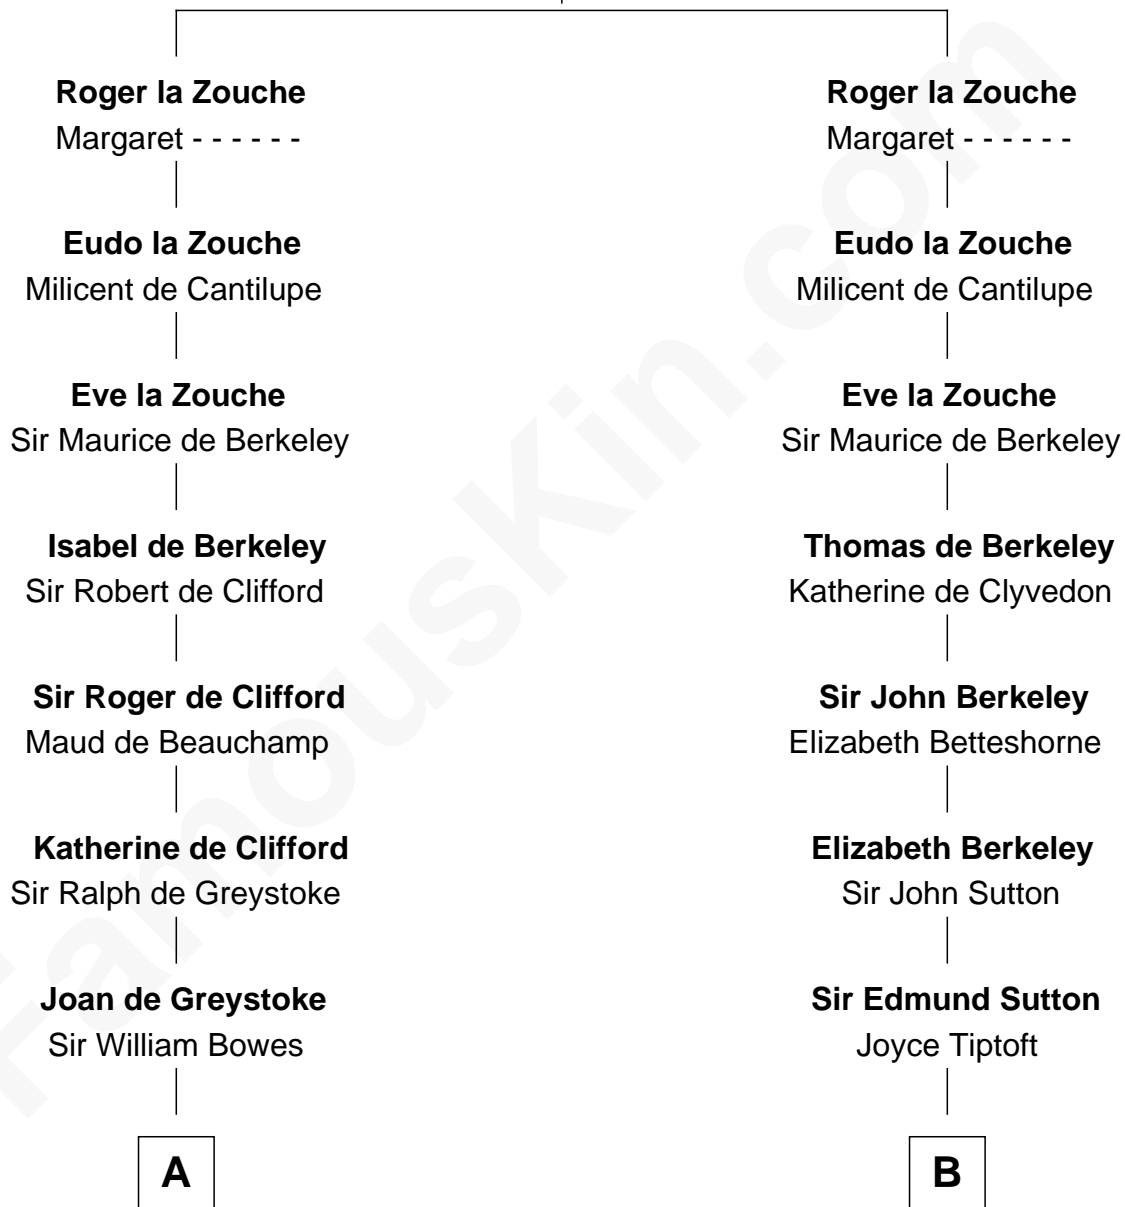

FamousKin.com Relationship Chart of

Queen Elizabeth II

Queen of the United Kingdom

21st cousin of

Dick Clark

Radio and TV Host

Alan la Zouche

Alice de Belmeis

C

Thomas George Lyon-Bowes

Charlotte Grimstead

Claude Bowes-Lyon

Frances Dora Smith

Claude George Bowes-Lyon

Cecilia Nina Cavendish-Bentinck

Elizabeth Bowes-Lyon

George VI, King of the United Kingdom

Queen Elizabeth II

Queen of the United Kingdom

D

Julia H. Mudge

George Barnard

George Barnard

Jane Sophia Fuller