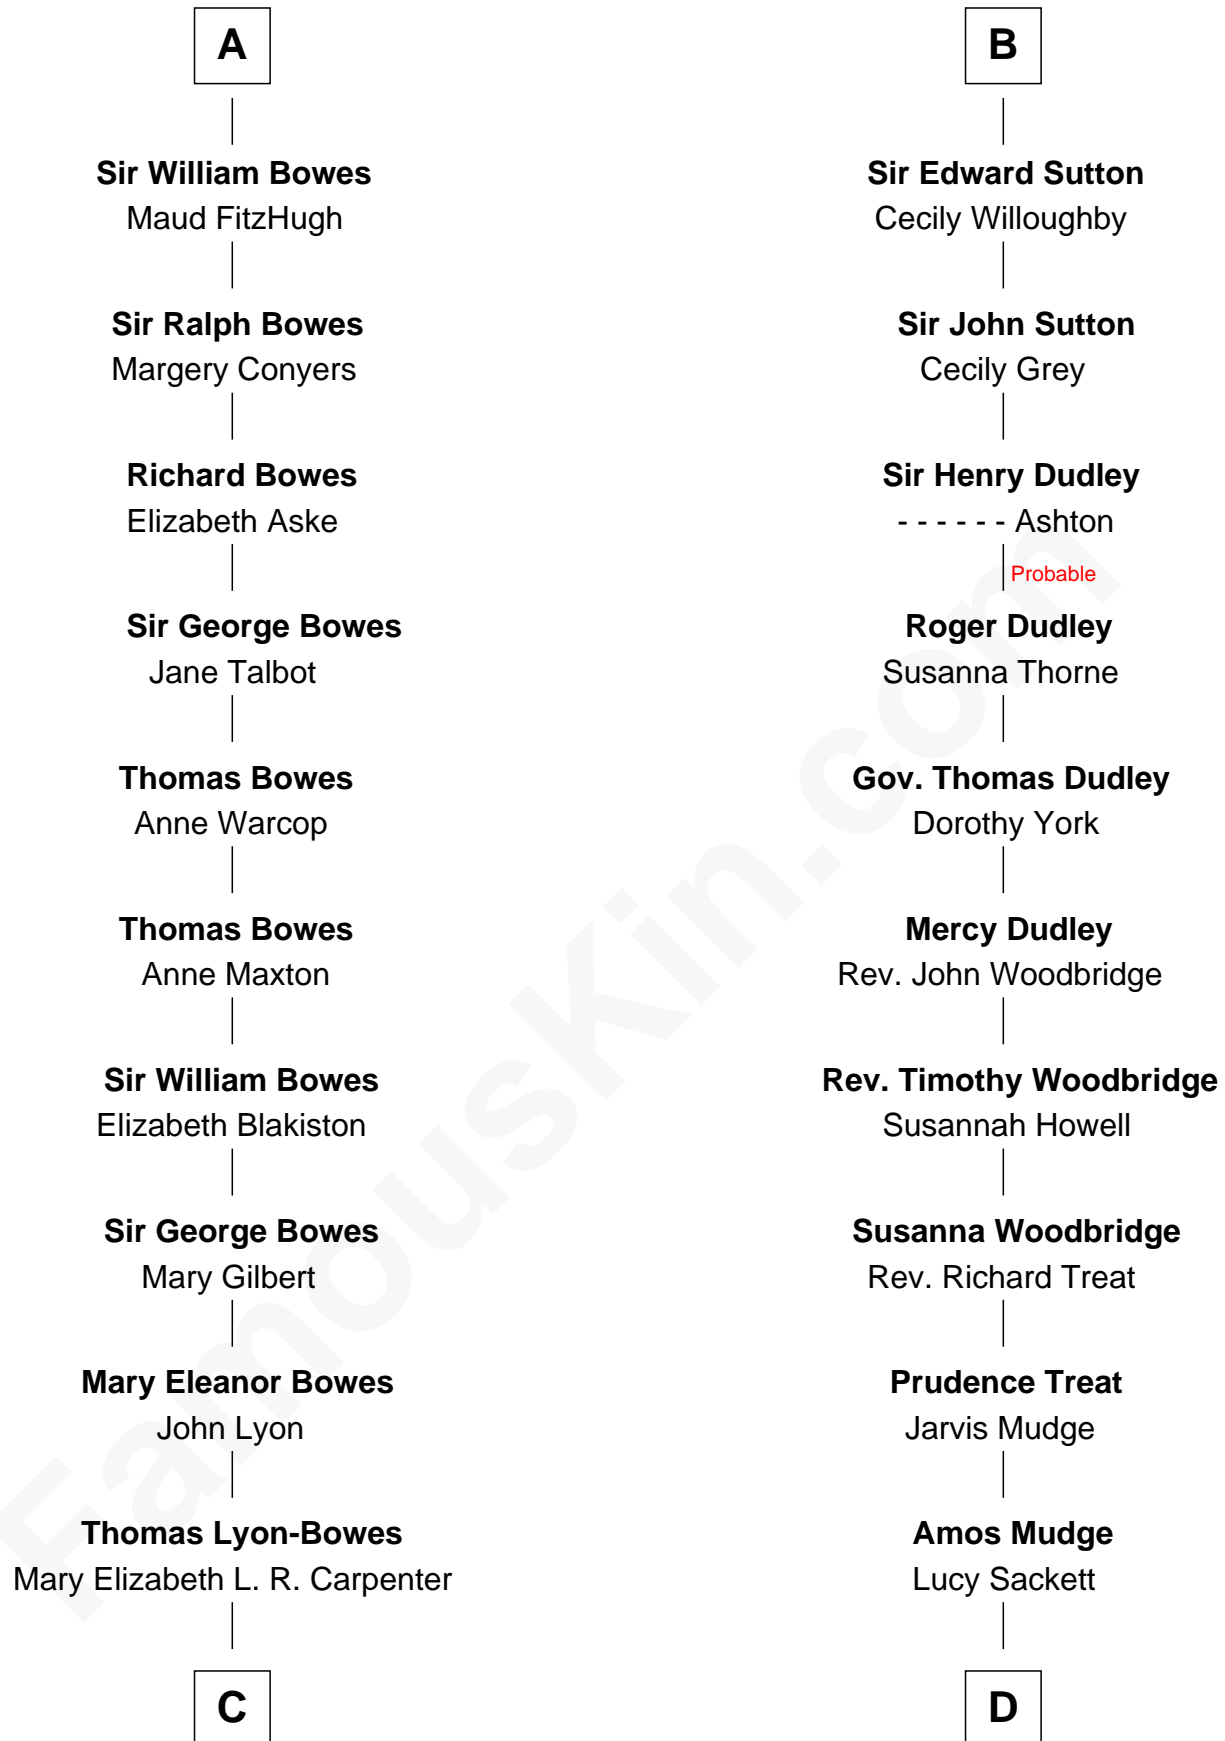

FamousKin.com Relationship Chart of

Queen Elizabeth II

Queen of the United Kingdom

21st cousin of

Dick Clark

Radio and TV Host

Alan la Zouche

Alice de Belmeis

George VI, King of the United Kingdom

Queen Elizabeth II

Queen of the United Kingdom

D

Julia H. Mudge

George Barnard

George Barnard

Jane Sophia Fuller