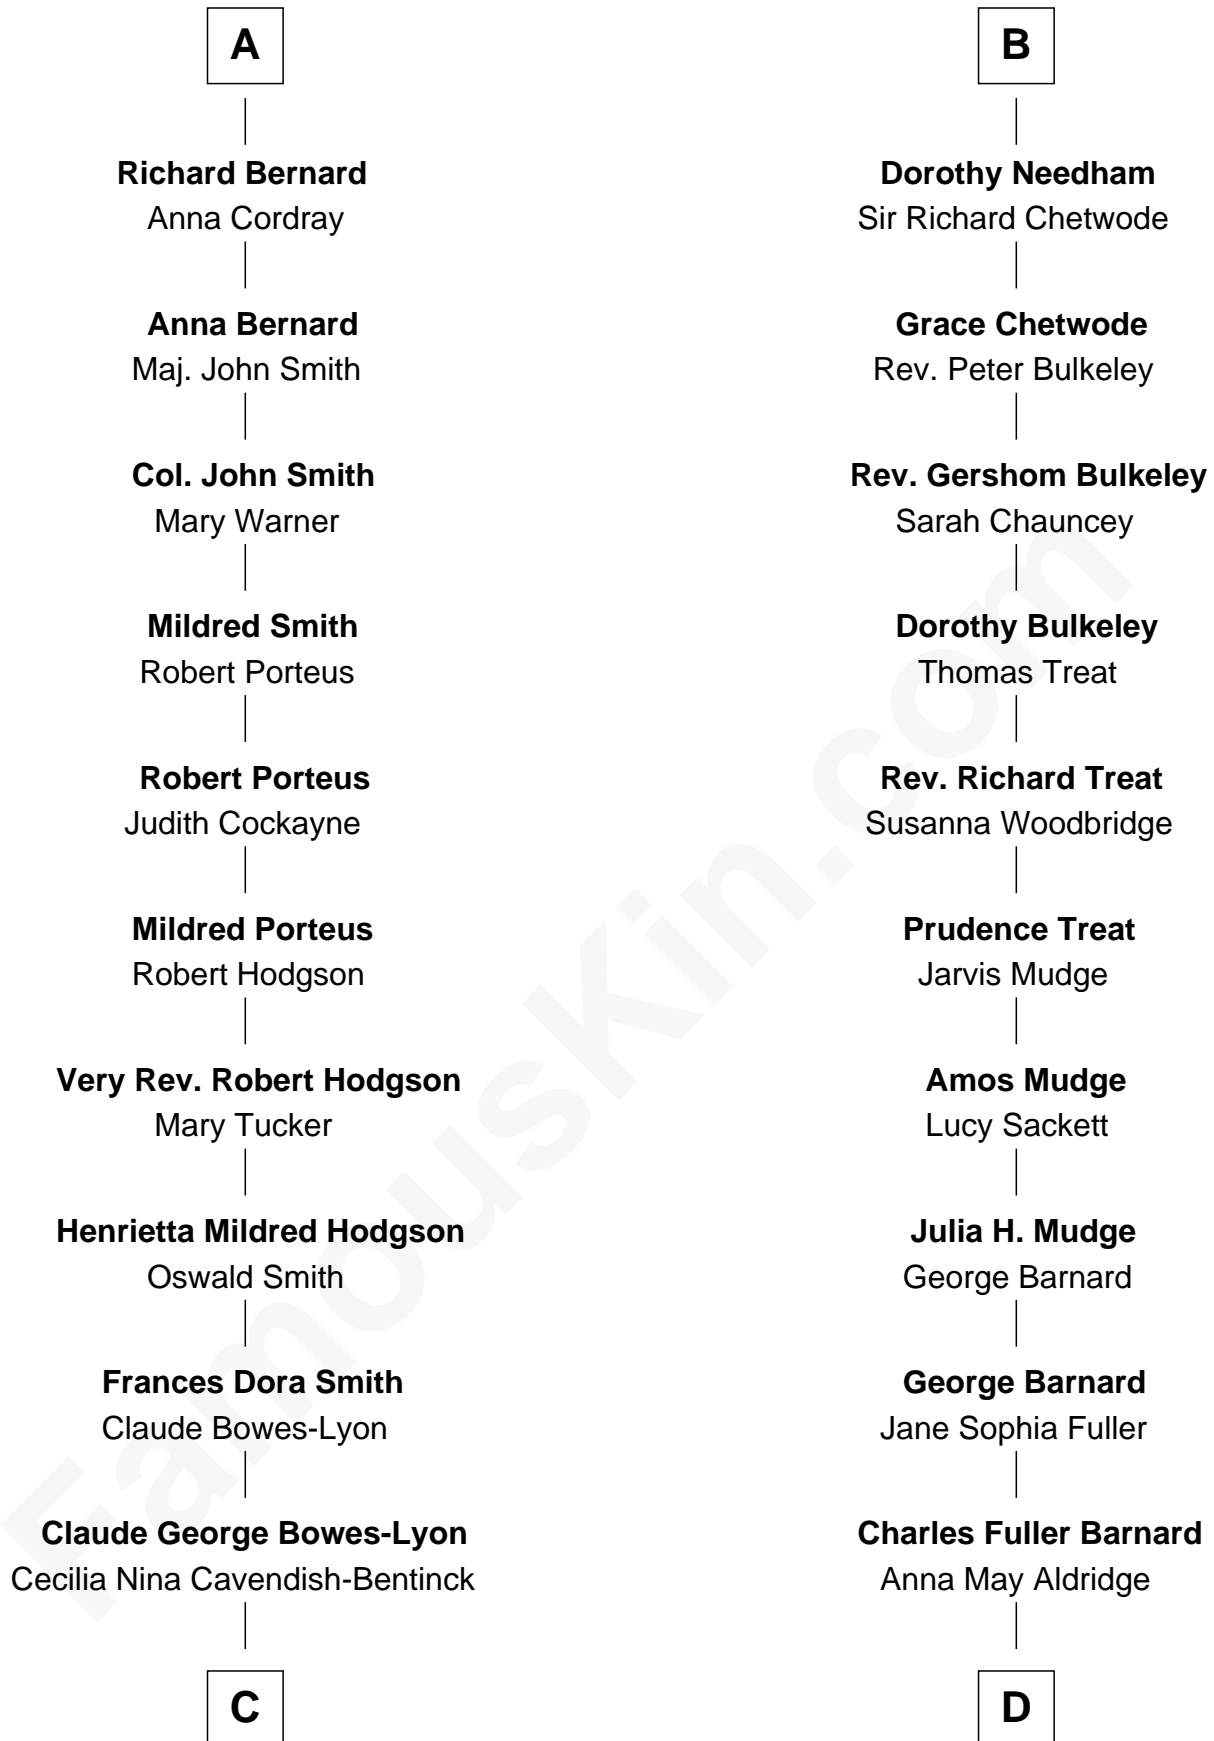

FamousKin.com Relationship Chart of

Queen Elizabeth II

Queen of the United Kingdom

18th cousin of

Dick Clark

Radio and TV Host

Stephen le Scrope

Margery de Welles

A

Maude le Scrope
Sir Baldwin Freville

Joyce Freville
Sir Roger Aston

Sir Robert Aston
Isabel Brereton

John Aston
Elizabeth Delves

Sir John Aston
Joan Lyttleton

Sir Edward Aston
Joan Bowles

Frances Aston
Robert Needham

B

C

Elizabeth Bowes-Lyon
George VI, King of the United Kingdom

Queen Elizabeth II
Queen of the United Kingdom

D

Julia Fuller Barnard
Richard Augustus Clark

Dick Clark
Radio and TV Host

FamousKin.com