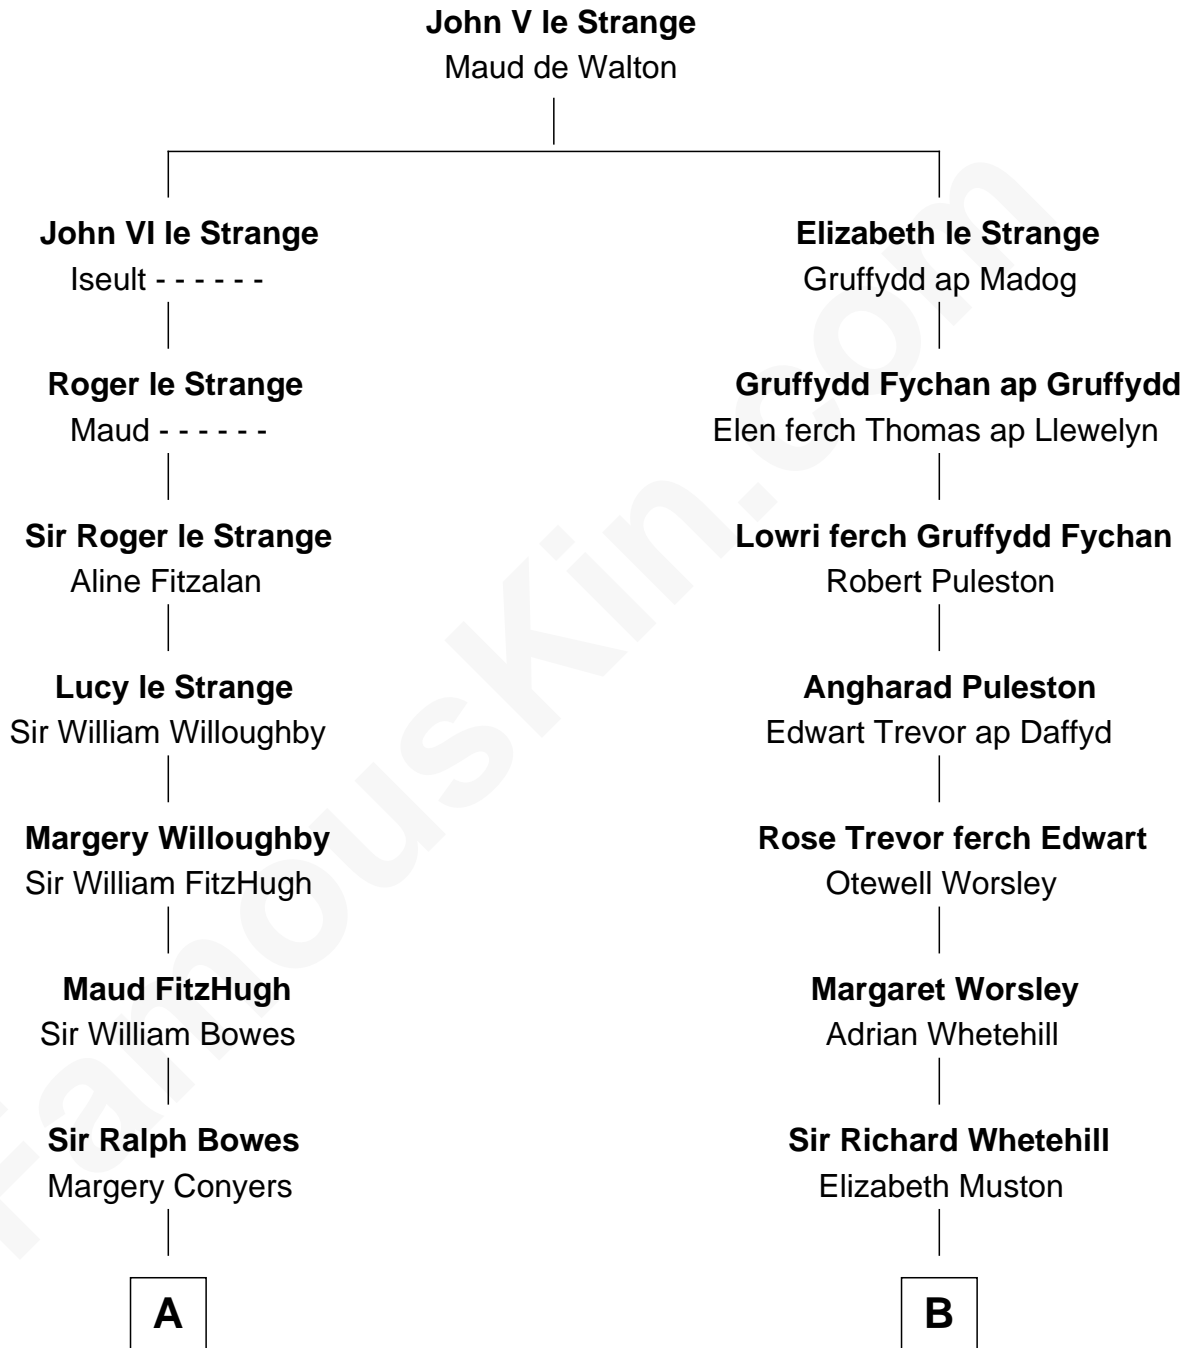

FamousKin.com

Relationship Chart of

Queen Elizabeth II

Queen of the United Kingdom

19th cousin 1 time removed of

James Spader

TV and Movie Actor

C

Claude George Bowes-Lyon
Cecilia Nina Cavendish-Bentinck

Elizabeth Bowes-Lyon
George VI, King of the United Kingdom

Queen Elizabeth II
Queen of the United Kingdom

D

Edward Abbott Fraser
Myrtle H. Brown

James Randall Fraser
Elizabeth Higginson Bowditch