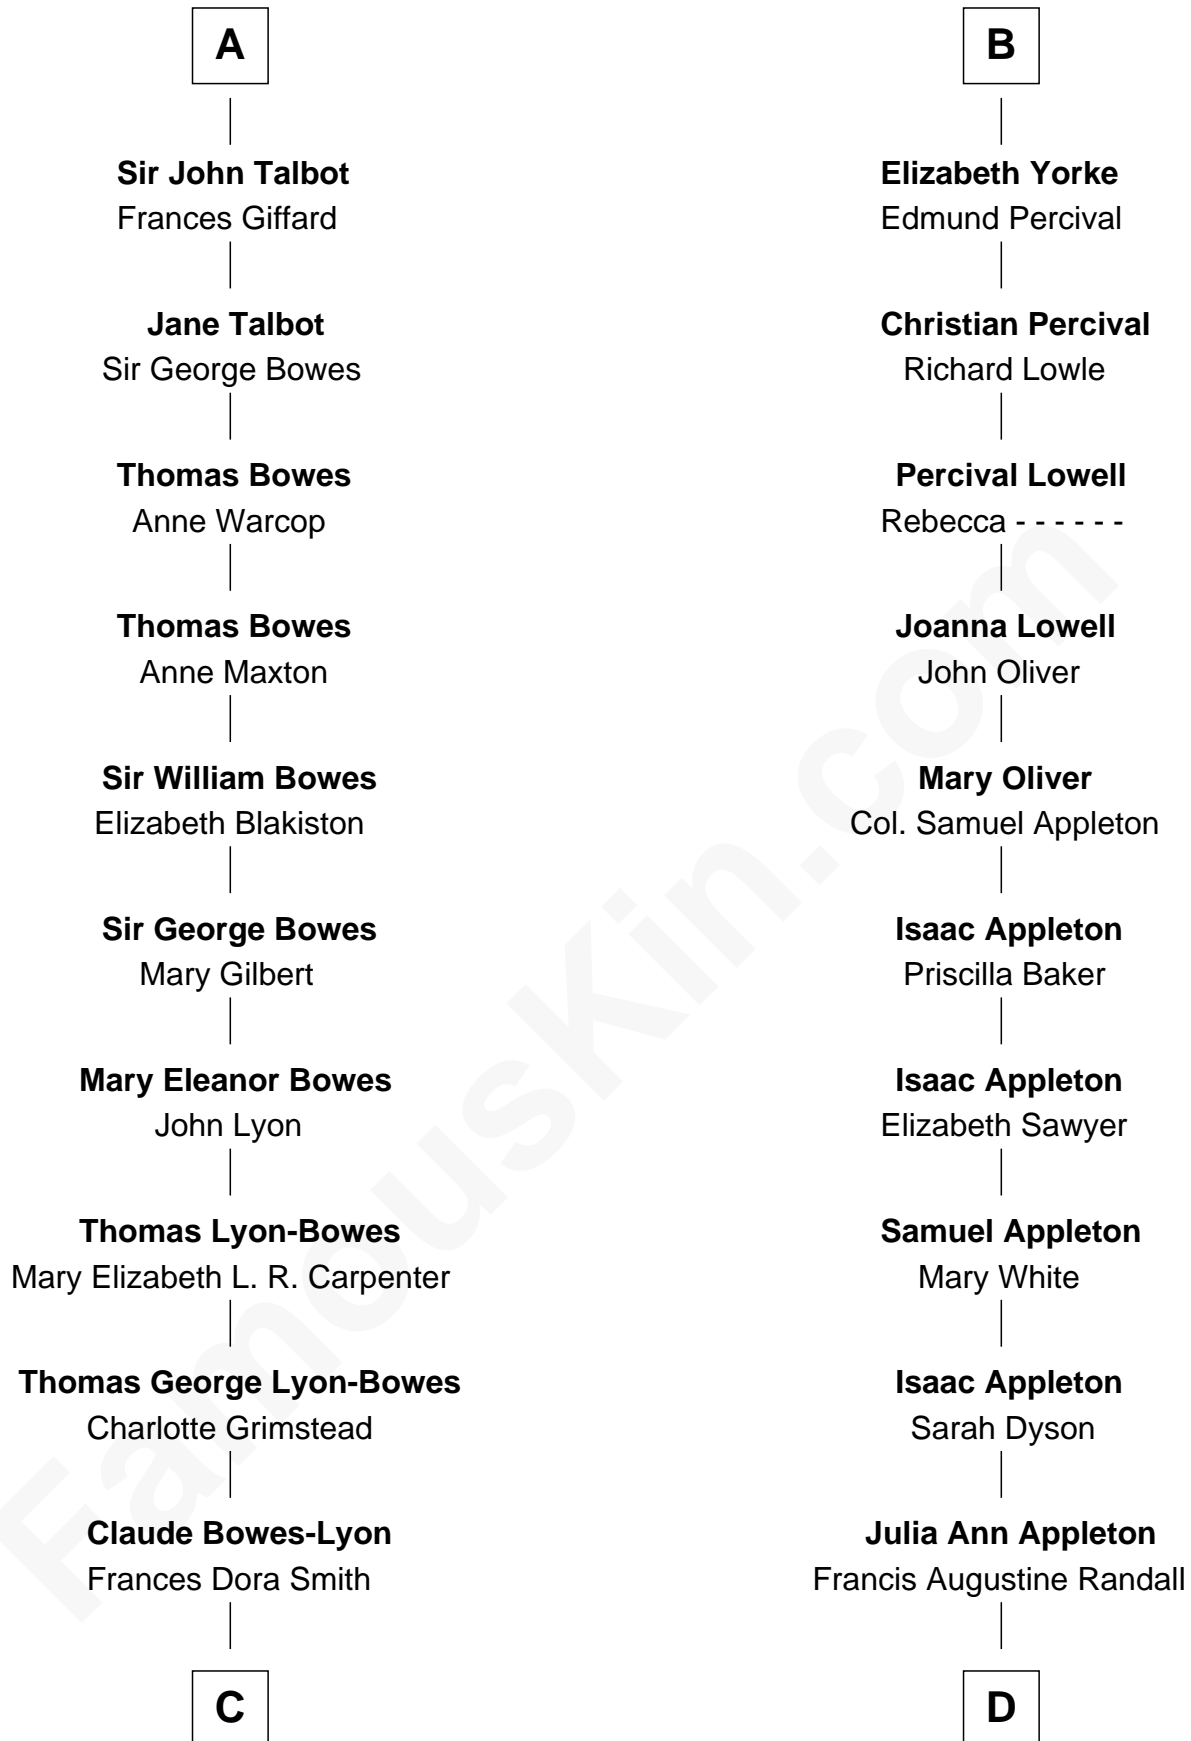

FamousKin.com Relationship Chart of

Queen Elizabeth II

Queen of the United Kingdom

19th cousin 2 times removed of

James Spader

TV and Movie Actor

Humphrey de Bohun

Elizabeth Plantagenet

Eleanor de Bohun
Sir James le Boteler

James le Boteler
Elizabeth Darcy

James Butler
Anne de Welles

James Butler
Joan Beauchamp

Elizabeth Butler
John Talbot

Sir Gilbert Talbot
Audrey Cotton

Sir John Talbot
Margaret Troutbeck

A

Margaret de Bohun
Sir Hugh de Courtnay

Elizabeth de Courtnay
Sir Andrew Luttrell

Sir Hugh Luttrell
Catherine de Beaumont

Sir John Luttrell
Margaret Touchet

Sir James Luttrell
Elizabeth Courtnay

Sir Hugh Luttrell
Margaret Hill

Eleanor Luttrell
Roger Yorke

B

C

Claude George Bowes-Lyon
Cecilia Nina Cavendish-Bentinck

Elizabeth Bowes-Lyon
George VI, King of the United Kingdom

Queen Elizabeth II
Queen of the United Kingdom

D

Julia M. Randall
William E. Fraser