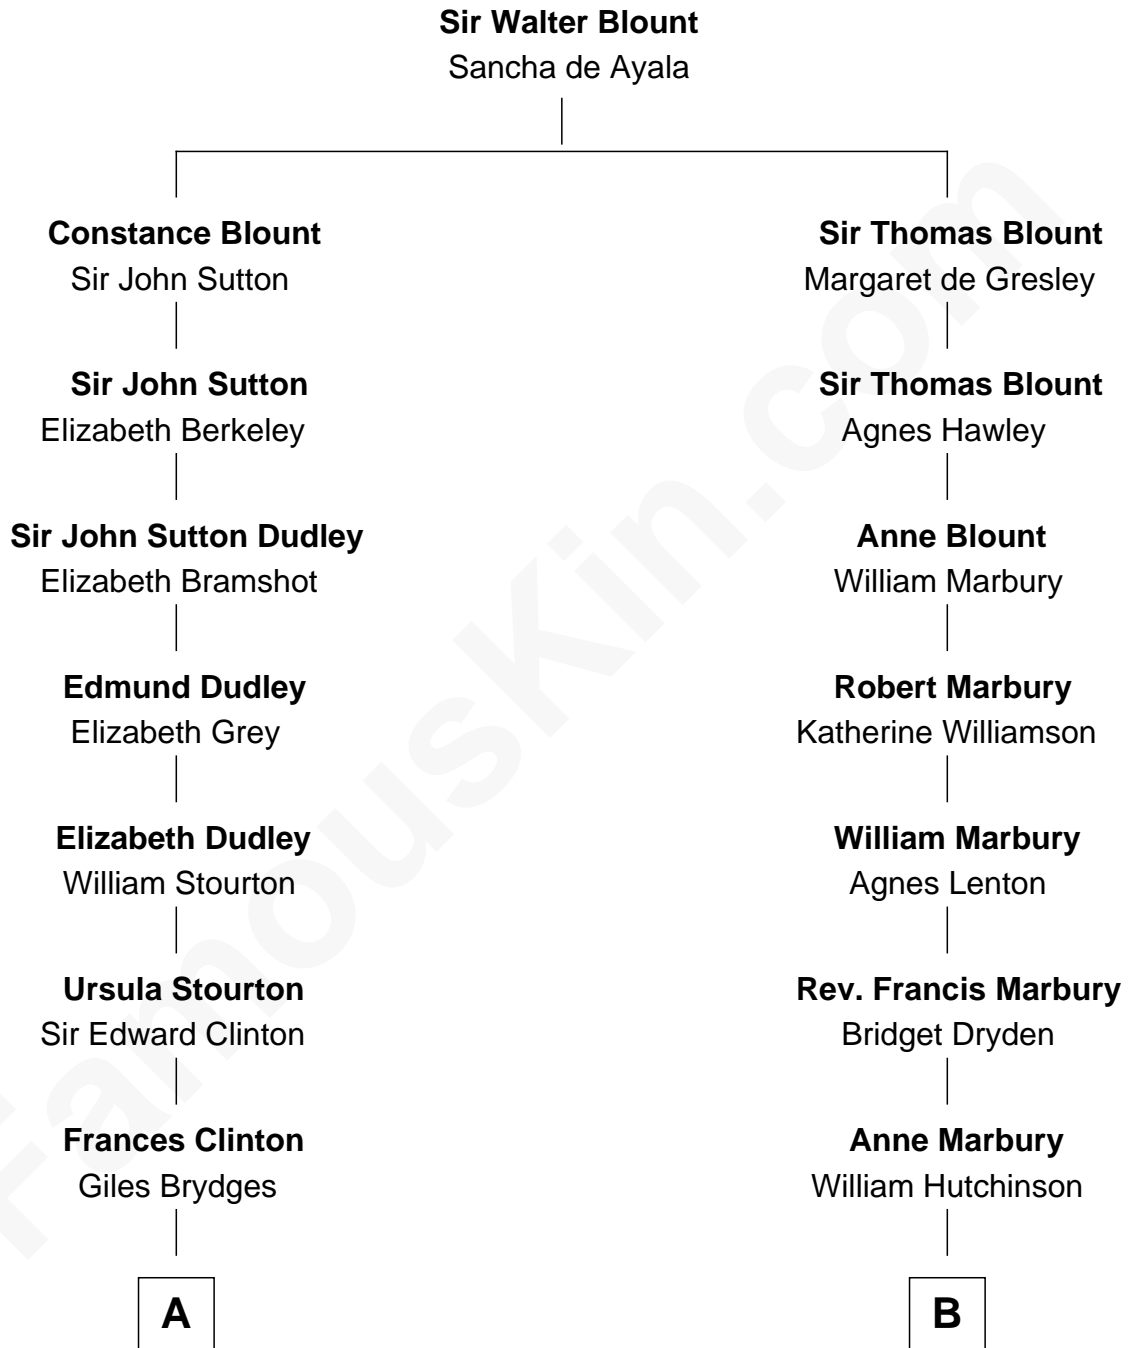

## Relationship Chart of

### Queen Elizabeth II

*Queen of the United Kingdom*

18th cousin 1 time removed of

**Elisabeth Shue**

*TV and Movie Actress*

**C**

**Elizabeth Bowes-Lyon**

George VI, King of the United Kingdom

**Queen Elizabeth II**

*Queen of the United Kingdom*

**D**

**Mary Brewster Gunn**

Adoniram Judson Wells

**Anne Brewster Wells**

James William Shue

**Elisabeth Shue**