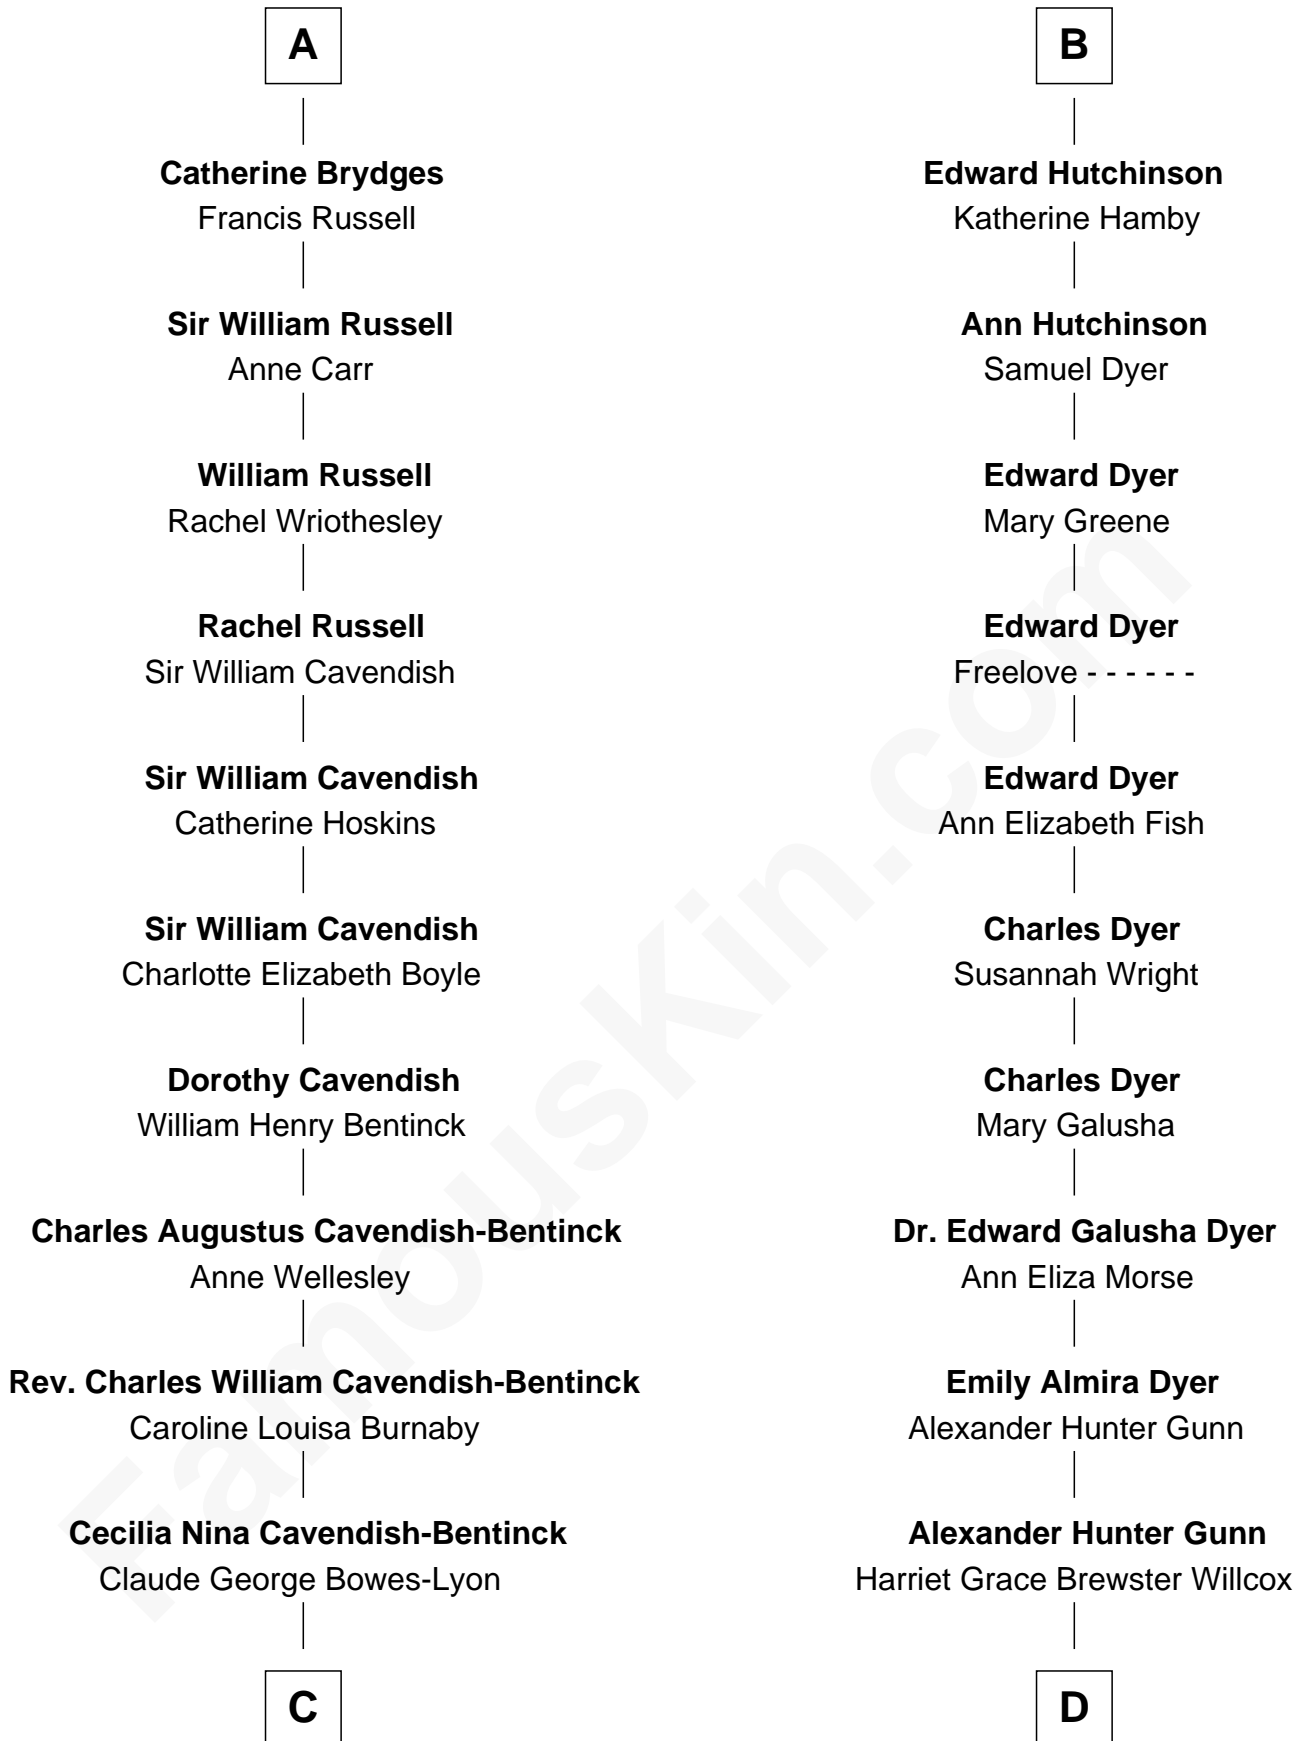

## Relationship Chart of

### Queen Elizabeth II

*Queen of the United Kingdom*

18th cousin 1 time removed of

**Elisabeth Shue**

*TV and Movie Actress*

**C**

**Elizabeth Bowes-Lyon**

George VI, King of the United Kingdom

**Queen Elizabeth II**

*Queen of the United Kingdom*

**D**

**Mary Brewster Gunn**

Adoniram Judson Wells

**Anne Brewster Wells**

James William Shue

**Elisabeth Shue**