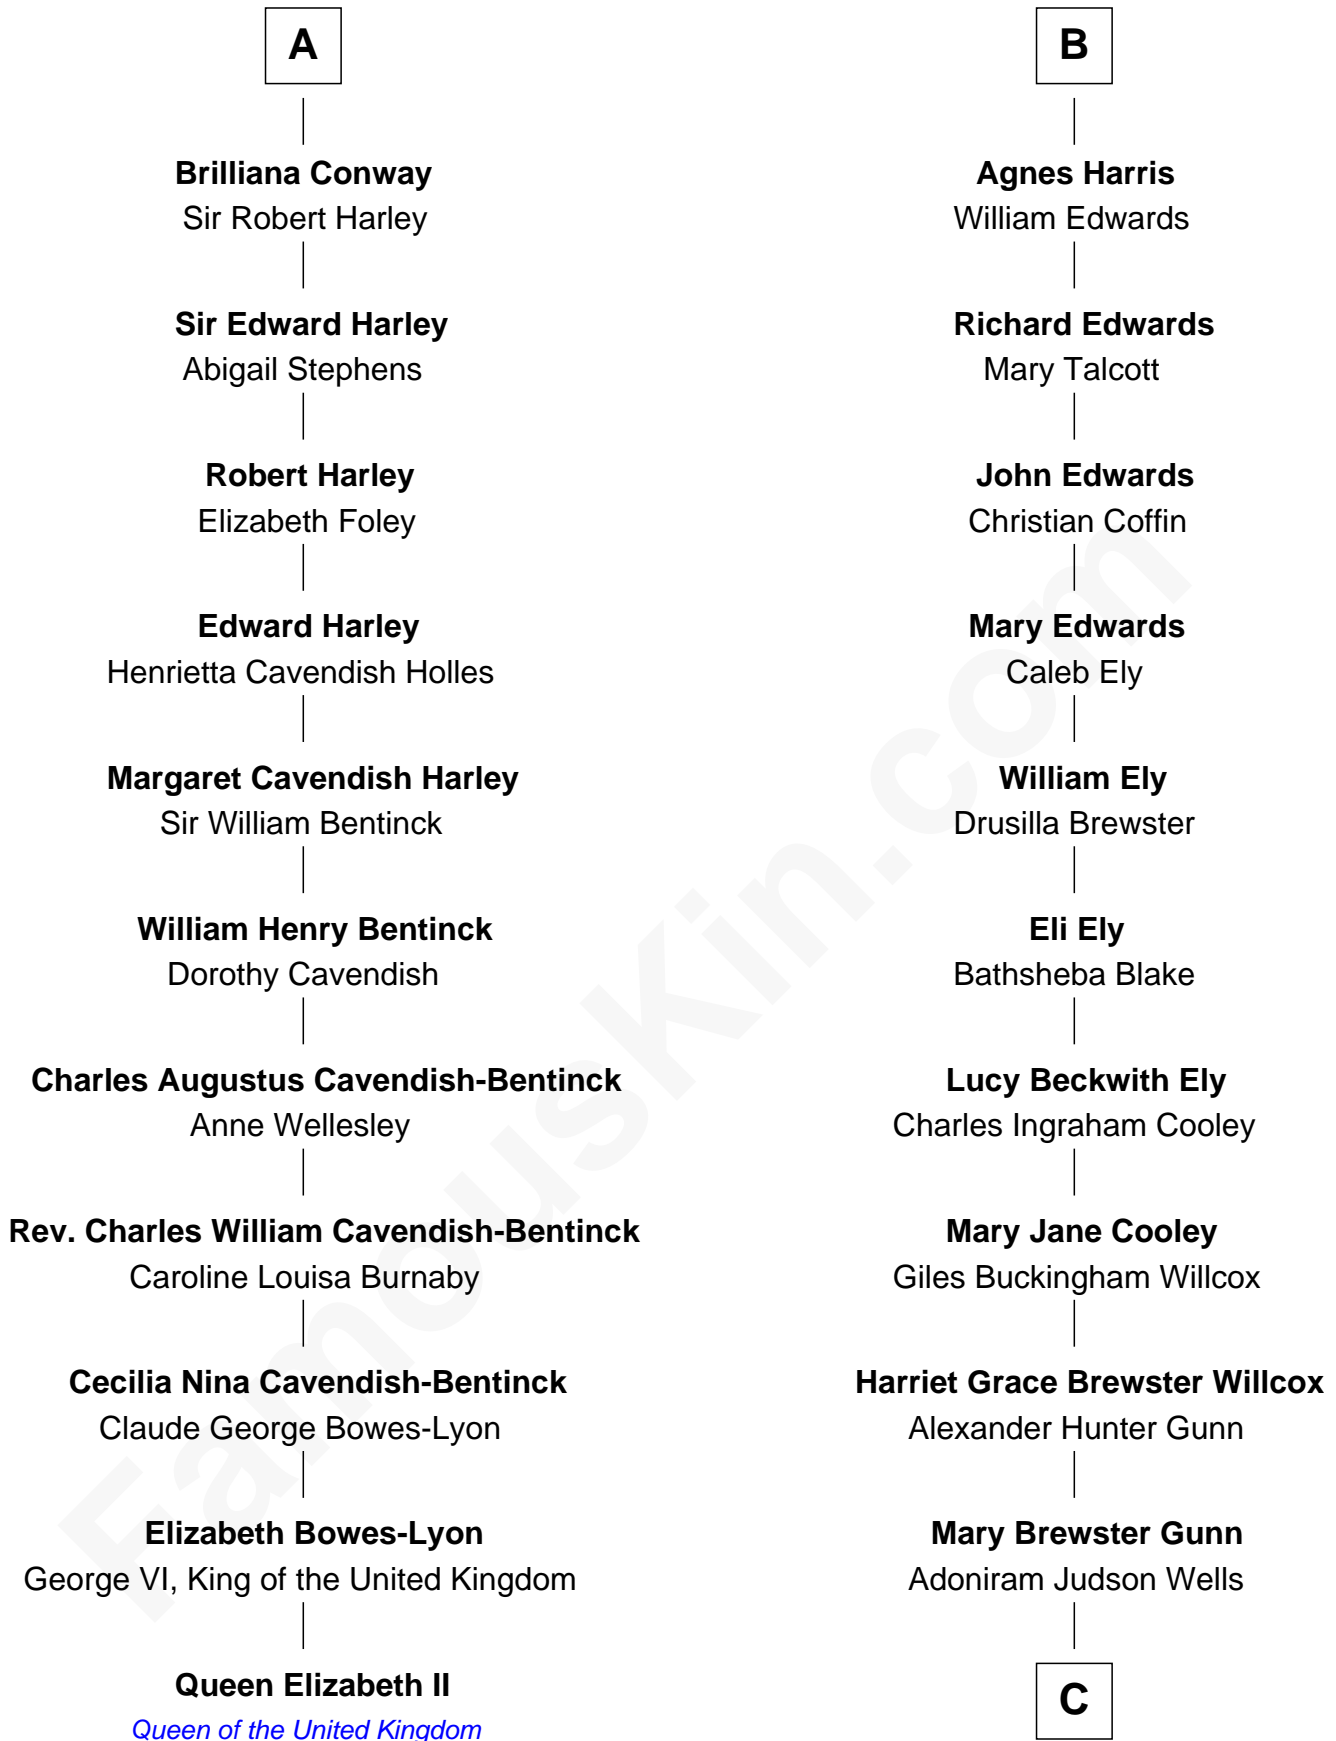

FamousKin.com Relationship Chart of

Queen Elizabeth II

Queen of the United Kingdom

17th cousin 1 time removed of

Elisabeth Shue

TV and Movie Actress

Robert Poyntz
Katherine FitzNichol

C

—
Anne Brewster Wells

James William Shue

—
Elisabeth Shue

TV and Movie Actress

FamousKin.com