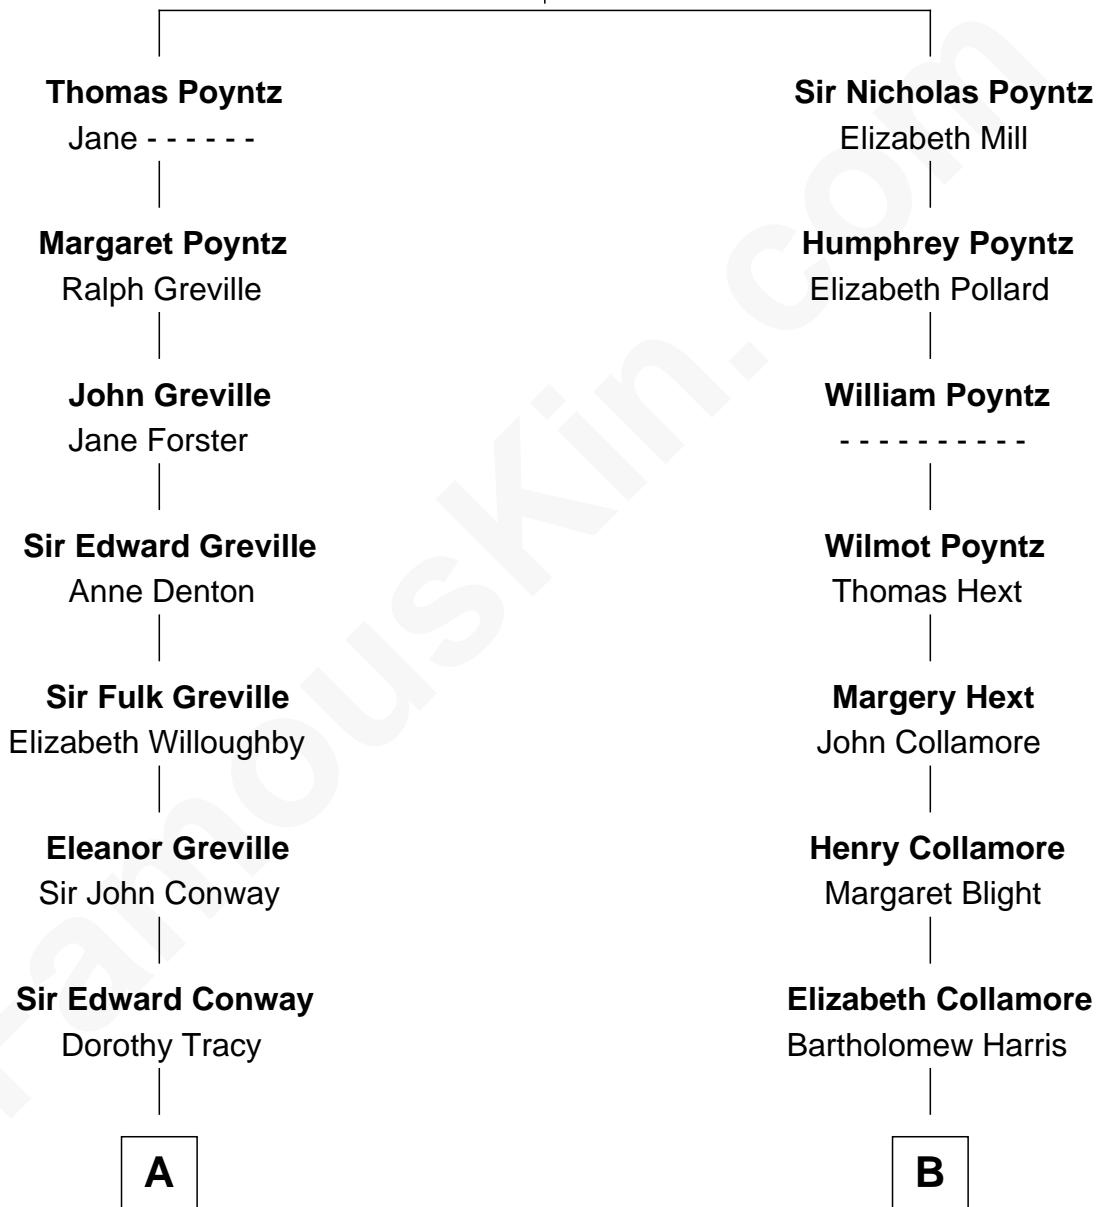

FamousKin.com Relationship Chart of

Queen Elizabeth II

Queen of the United Kingdom

17th cousin 1 time removed of

Elisabeth Shue

TV and Movie Actress

Robert Poyntz
Katherine FitzNichol

C

—
Anne Brewster Wells

James William Shue

—
Elisabeth Shue

TV and Movie Actress

FamousKin.com