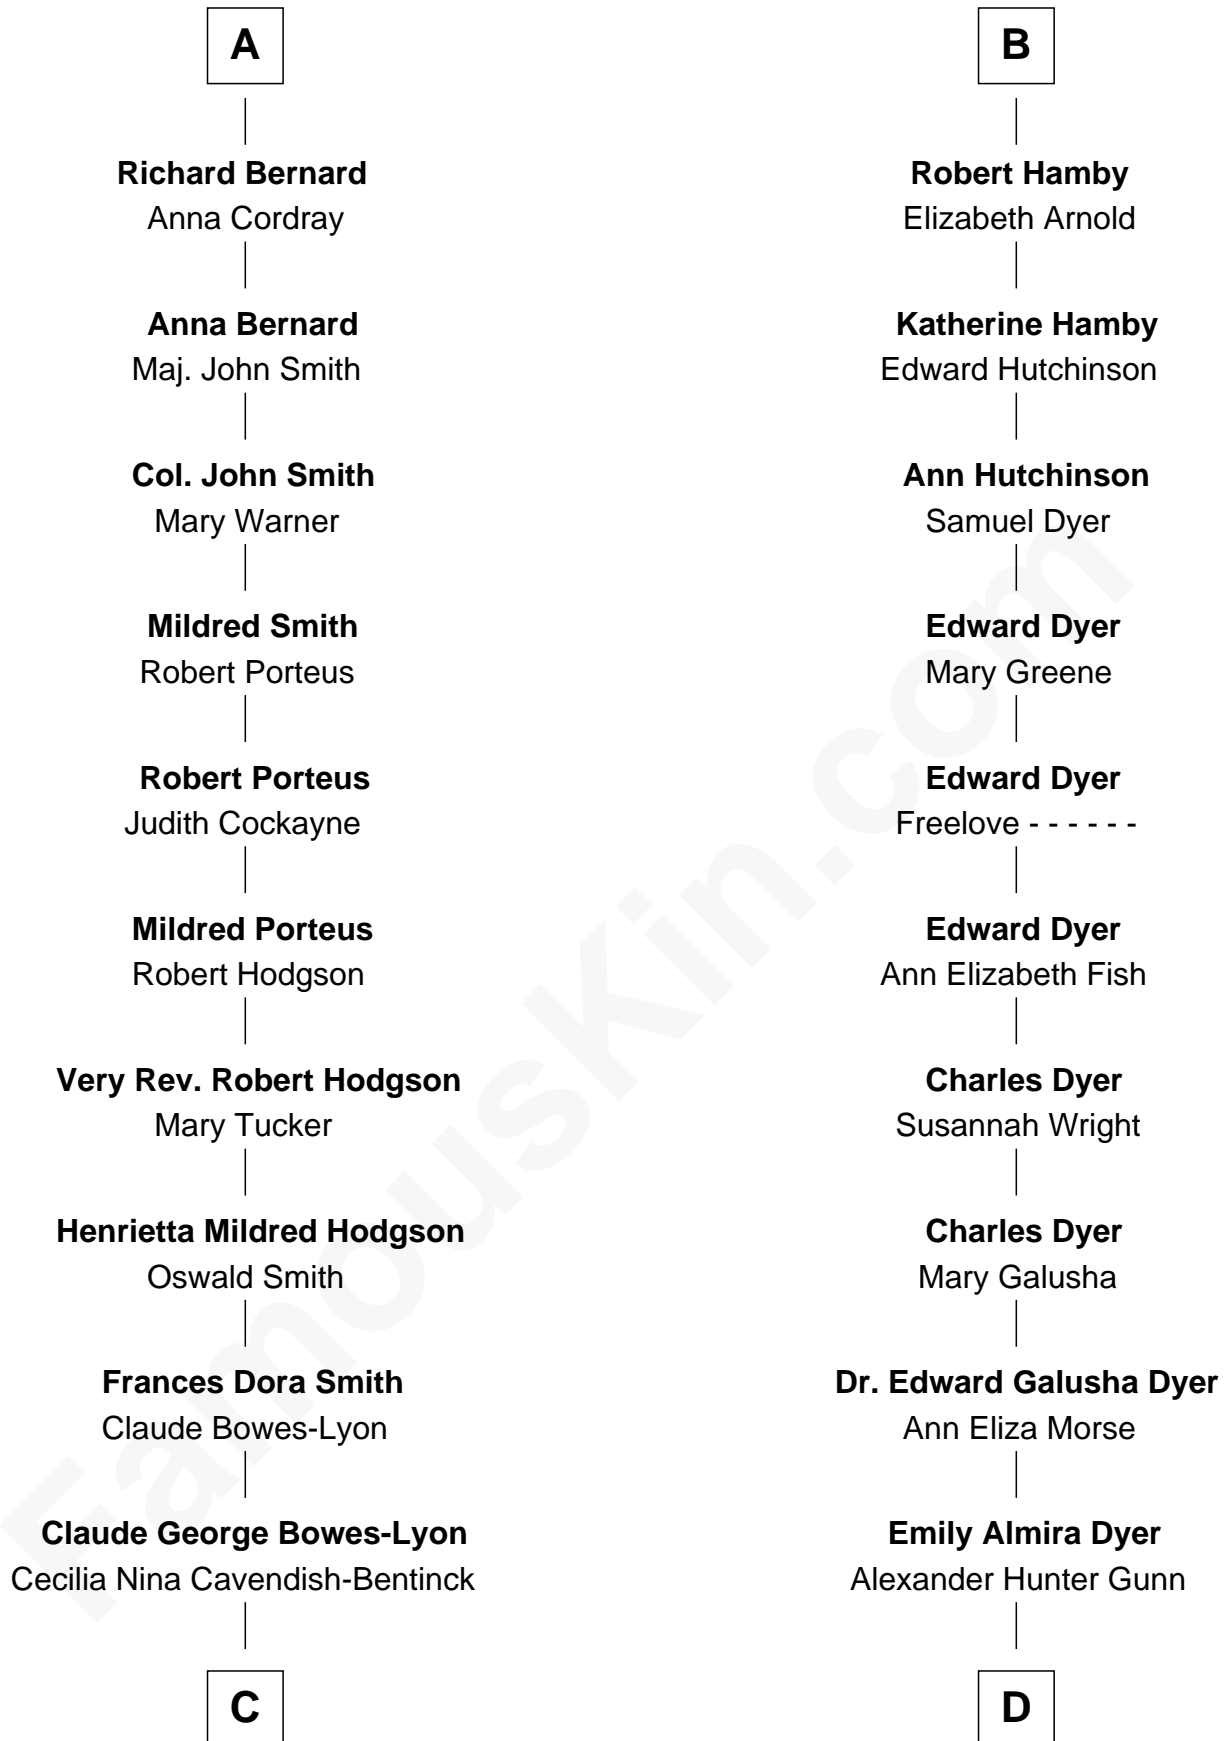

# FamousKin.com Relationship Chart of

**Queen Elizabeth II**

*Queen of the United Kingdom*

18th cousin 2 times removed of

**Elisabeth Shue**

*TV and Movie Actress*

**Stephen le Scrope**

Margery de Welles

**C**

**Elizabeth Bowes-Lyon**

George VI, King of the United Kingdom

**Queen Elizabeth II**

*Queen of the United Kingdom*

**D**

**Alexander Hunter Gunn**

Harriet Grace Brewster Willcox

**Mary Brewster Gunn**

Adoniram Judson Wells

**Anne Brewster Wells**

James William Shue

**Elisabeth Shue**

*TV and Movie Actress*