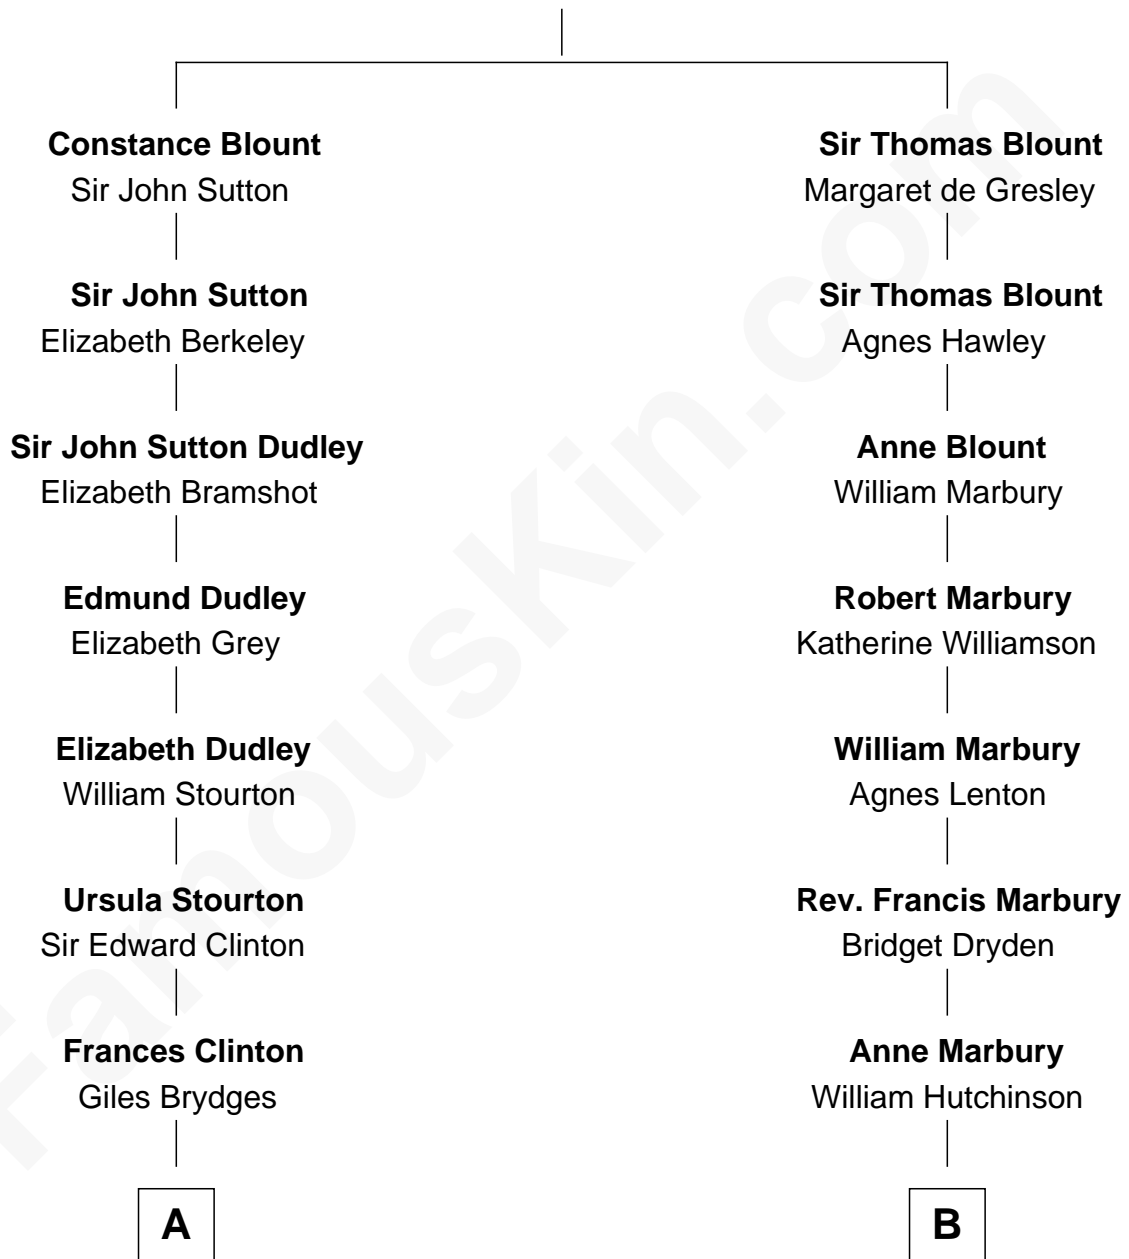

FamousKin.com Relationship Chart of

Queen Elizabeth II

Queen of the United Kingdom

18th cousin 1 time removed of

Andrew Shue

TV Actor

Sir Walter Blount

Sancha de Ayala

C

Elizabeth Bowes-Lyon
George VI, King of the United Kingdom

Queen Elizabeth II
Queen of the United Kingdom

D

Mary Brewster Gunn
Adoniram Judson Wells

Anne Brewster Wells
James William Shue

Andrew Shue
TV Actor