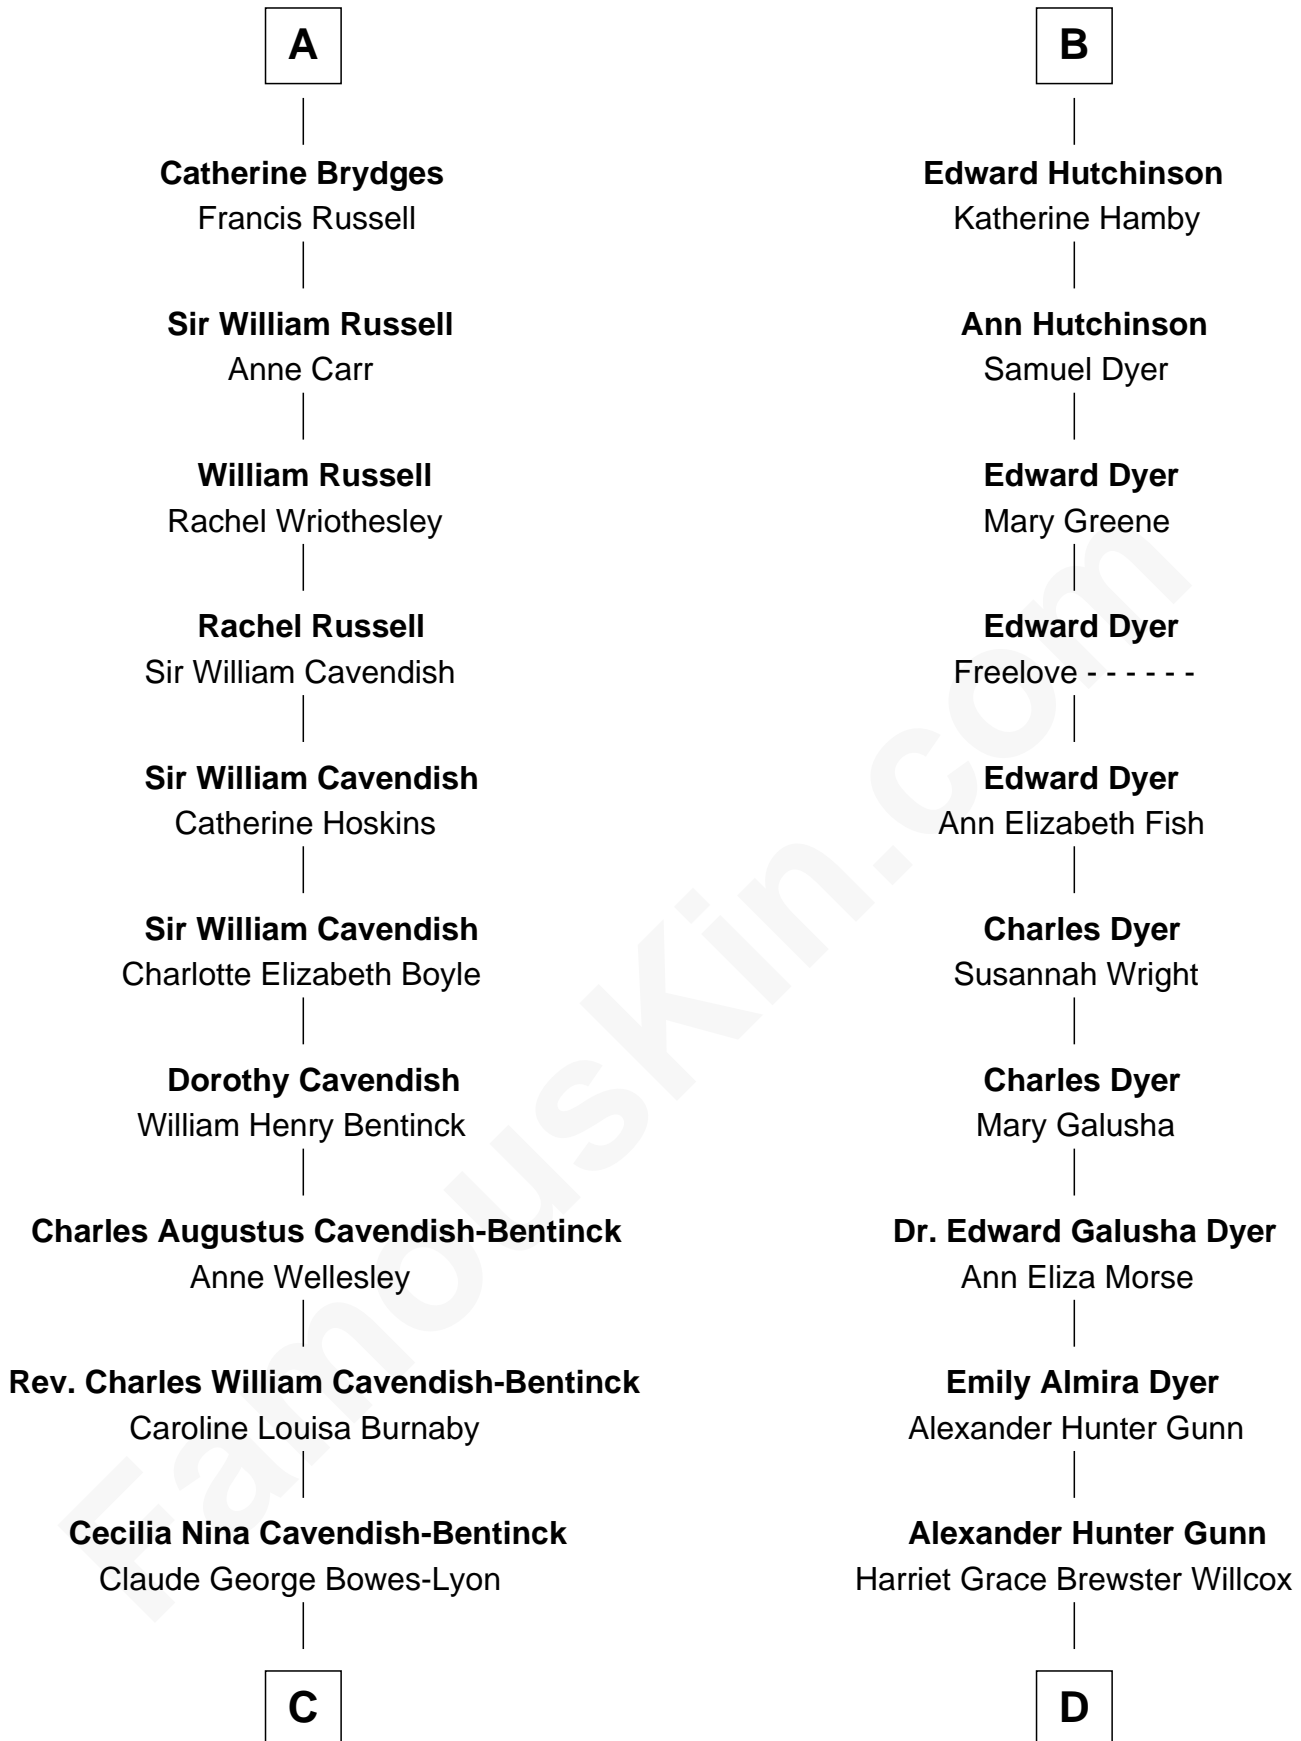

FamousKin.com Relationship Chart of

Queen Elizabeth II

Queen of the United Kingdom

18th cousin 1 time removed of

Andrew Shue

TV Actor

Sir Walter Blount

Sancha de Ayala

C

Elizabeth Bowes-Lyon
George VI, King of the United Kingdom

Queen Elizabeth II
Queen of the United Kingdom

D

Mary Brewster Gunn
Adoniram Judson Wells

Anne Brewster Wells
James William Shue

Andrew Shue
TV Actor