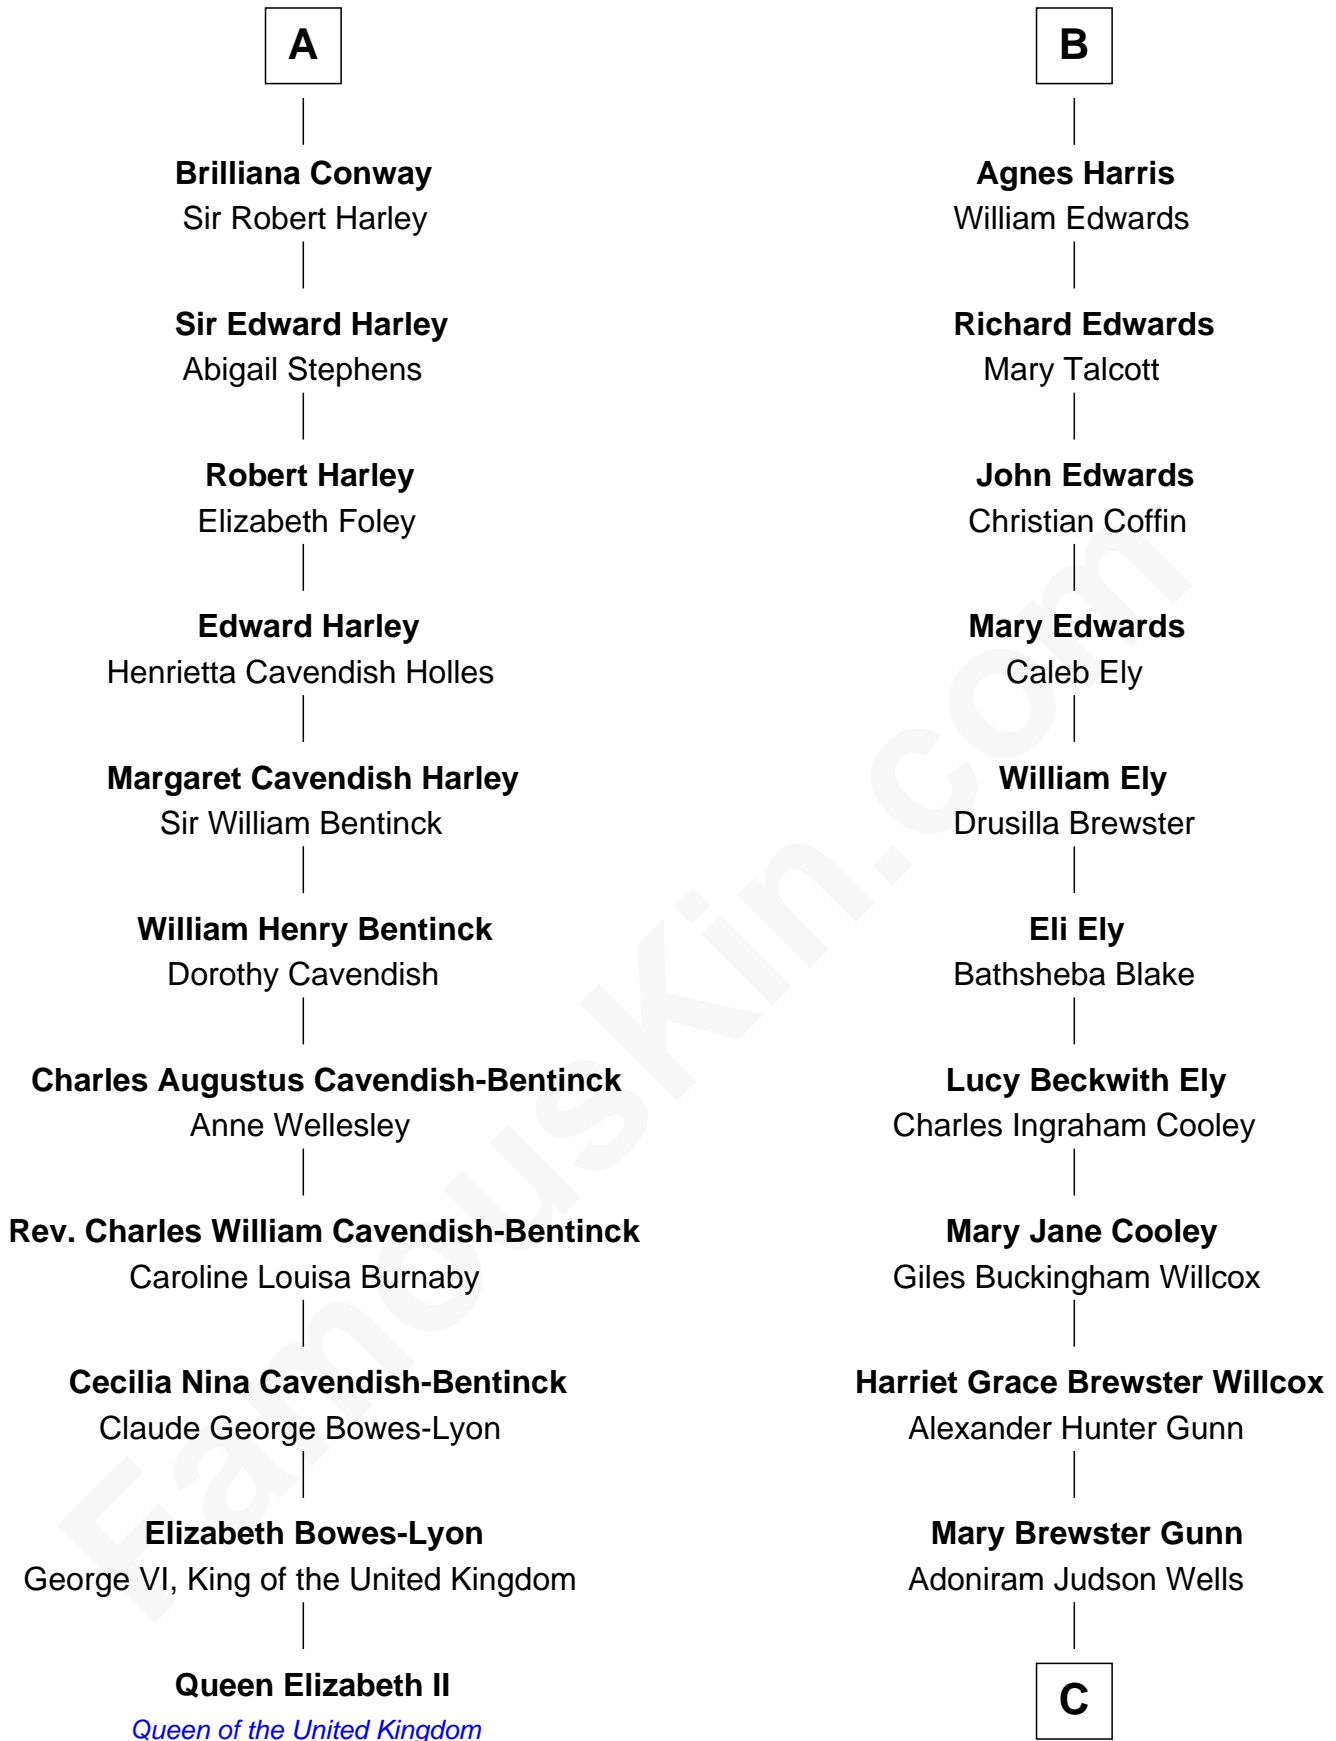

# FamousKin.com Relationship Chart of

**Queen Elizabeth II**

*Queen of the United Kingdom*

17th cousin 1 time removed of

**Andrew Shue**

*TV Actor*

**Robert Poyntz**  
Katherine FitzNichol

**C**

**Anne Brewster Wells**

James William Shue

**Andrew Shue**

*TV Actor*

FamousKin.com