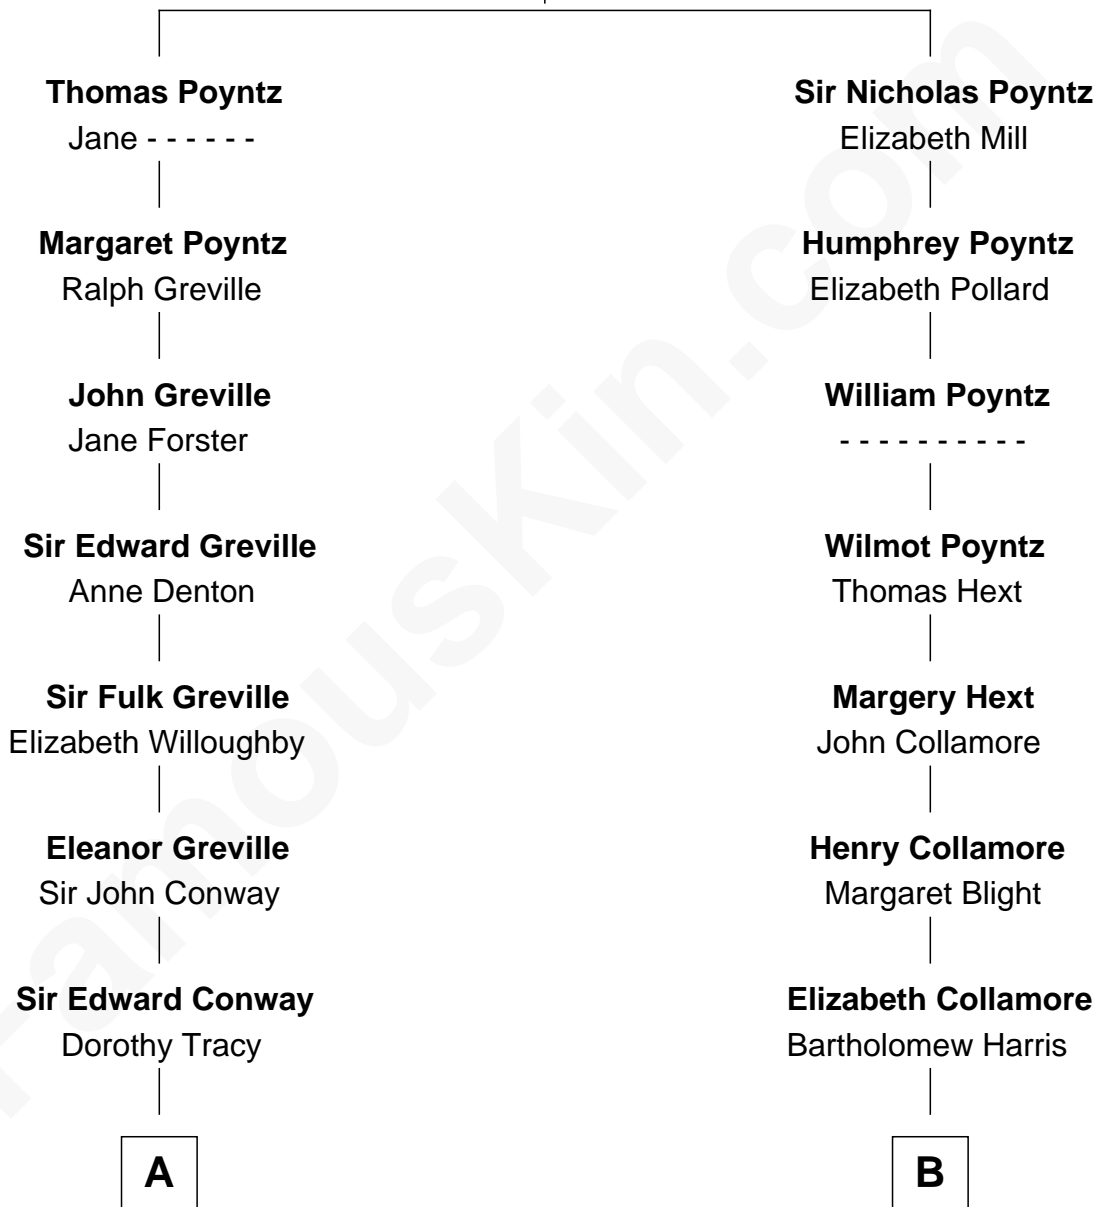

# FamousKin.com Relationship Chart of

**Queen Elizabeth II**

*Queen of the United Kingdom*

17th cousin 1 time removed of

**Andrew Shue**

*TV Actor*

**Robert Poyntz**  
Katherine FitzNichol

**C**

**Anne Brewster Wells**

James William Shue

**Andrew Shue**

*TV Actor*

FamousKin.com