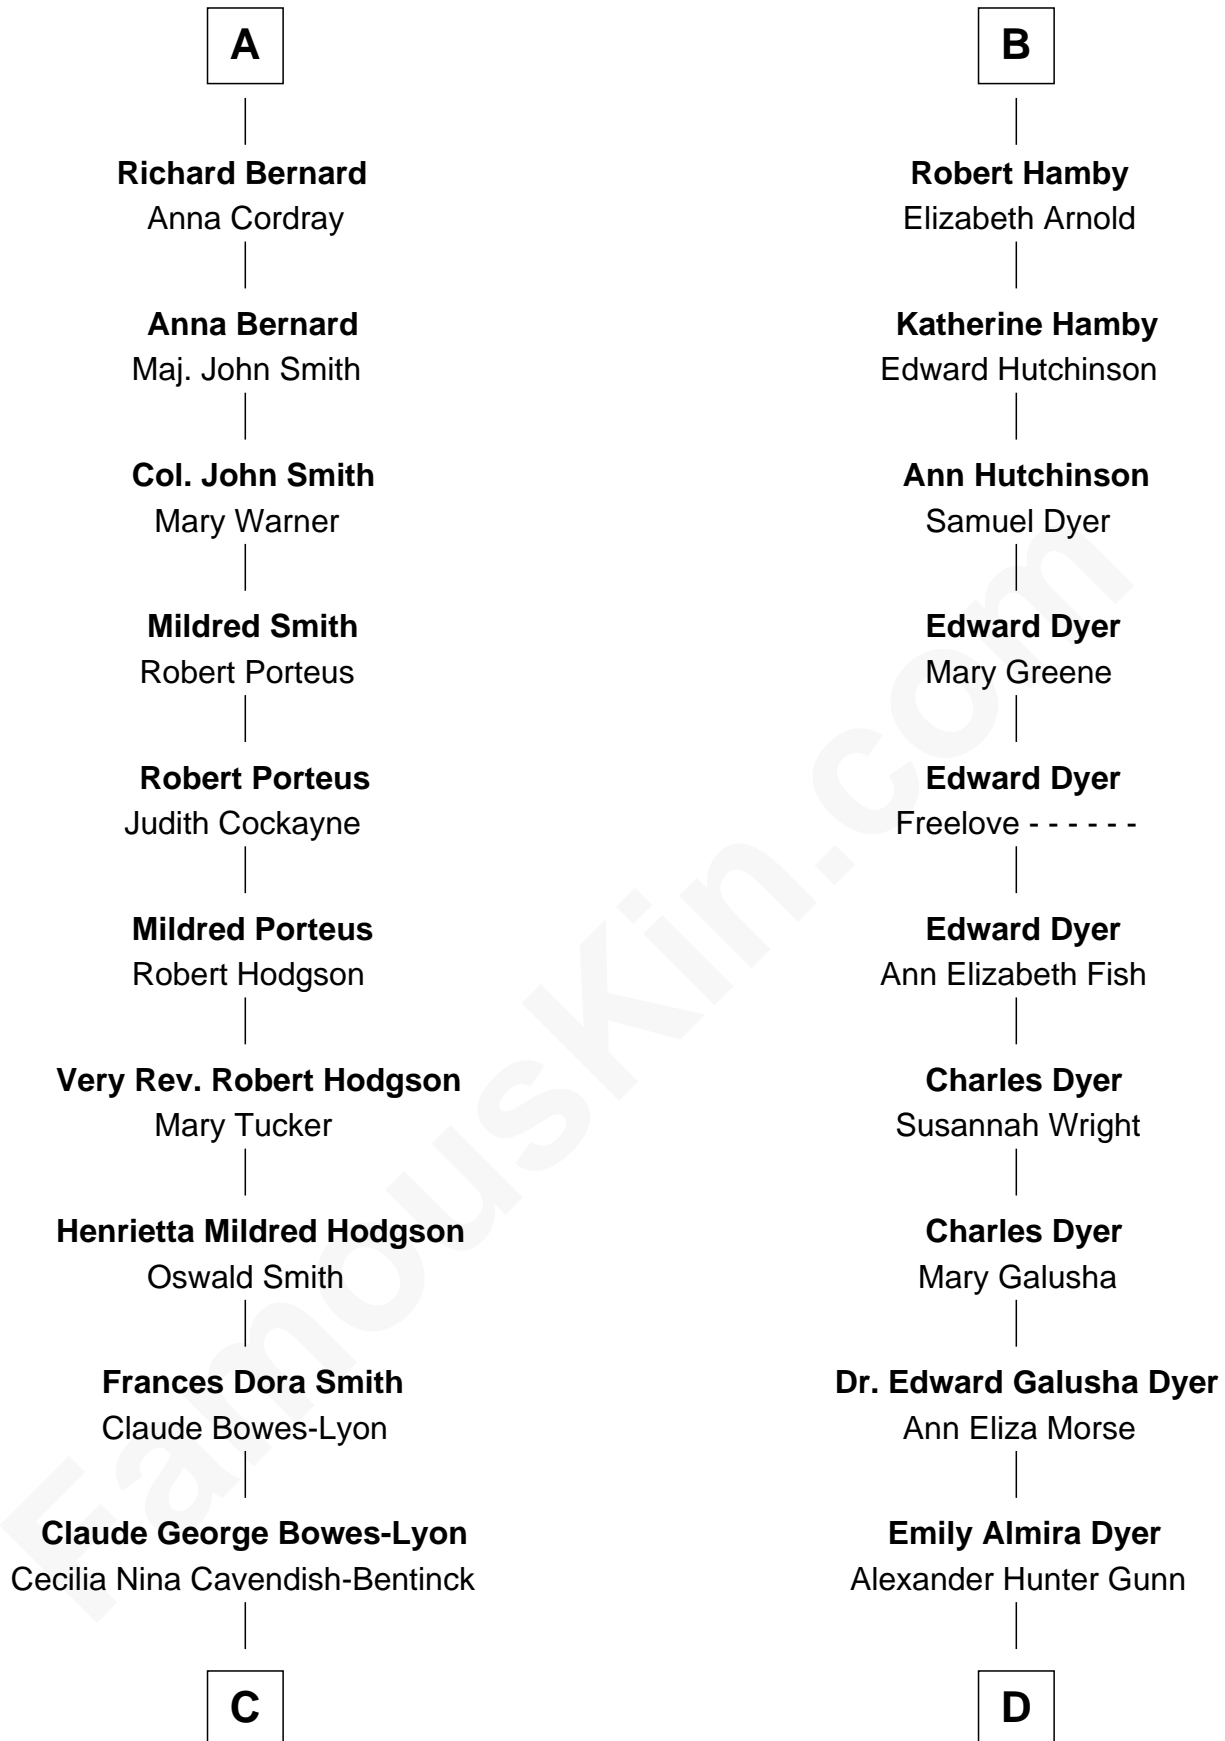

FamousKin.com Relationship Chart of

Queen Elizabeth II

Queen of the United Kingdom

18th cousin 2 times removed of

Andrew Shue

TV Actor

Stephen le Scrope

Margery de Welles

A

Maude le Scrope
Sir Baldwin Freville

Margaret Freville
Sir Hugh Willoughby

Margery Willoughby
Sir Godfrey Hilton

Elizabeth Hilton
Richard Thimbleby

Anne Thimbleby
John Booth

Eleanor Booth
Edward Hamby

William Hamby
Margaret Blewett

B

C

Elizabeth Bowes-Lyon
George VI, King of the United Kingdom

Queen Elizabeth II
Queen of the United Kingdom

D

Alexander Hunter Gunn
Harriet Grace Brewster Willcox

Mary Brewster Gunn
Adoniram Judson Wells

Anne Brewster Wells
James William Shue