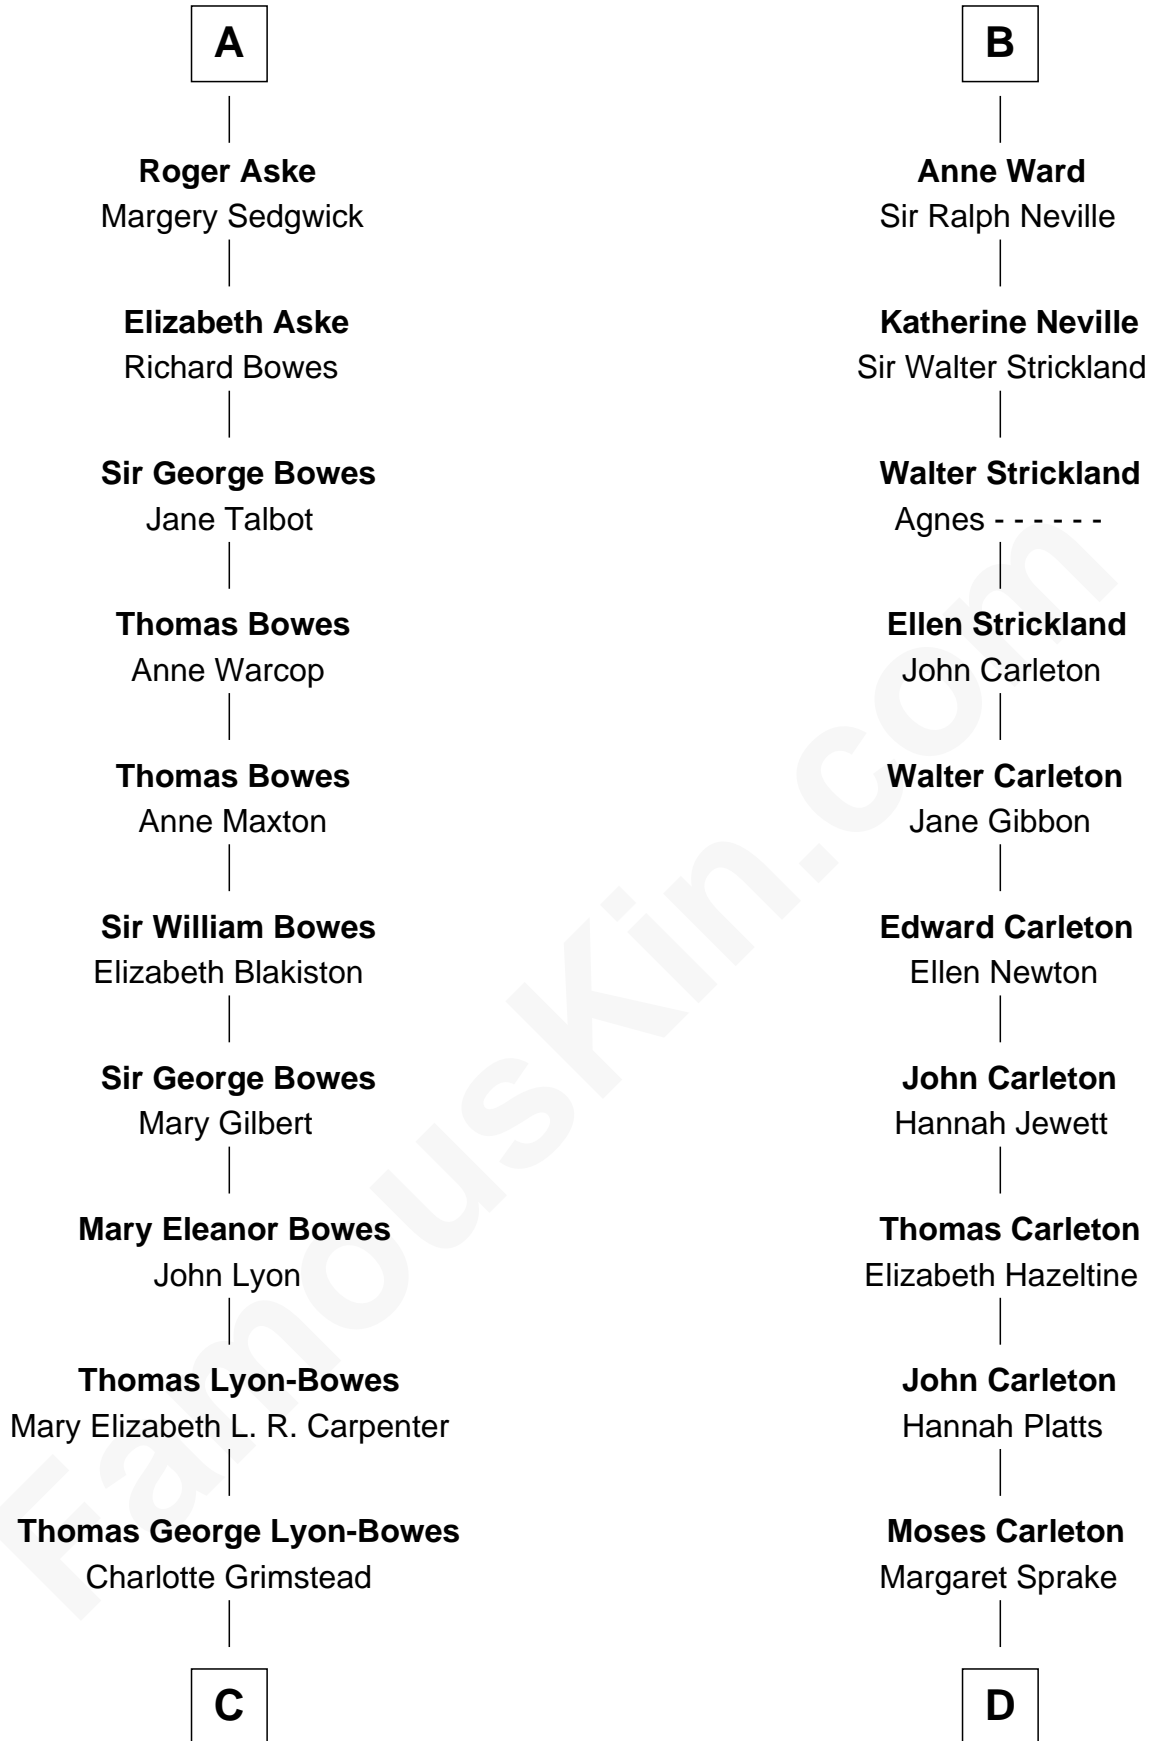

FamousKin.com

Relationship Chart of

Queen Elizabeth II

Queen of the United Kingdom

19th cousin 1 time removed of

Charles A. Pillsbury

Co-Founder of C.A. Pillsbury Co.

Sir Henry de Percy
Eleanor de Arundel

Margaret Gascoigne
Sir Christopher Ward

B

C

Claude Bowes-Lyon
Frances Dora Smith

Claude George Bowes-Lyon
Cecilia Nina Cavendish-Bentinck

Elizabeth Bowes-Lyon
George VI, King of the United Kingdom

Queen Elizabeth II
Queen of the United Kingdom