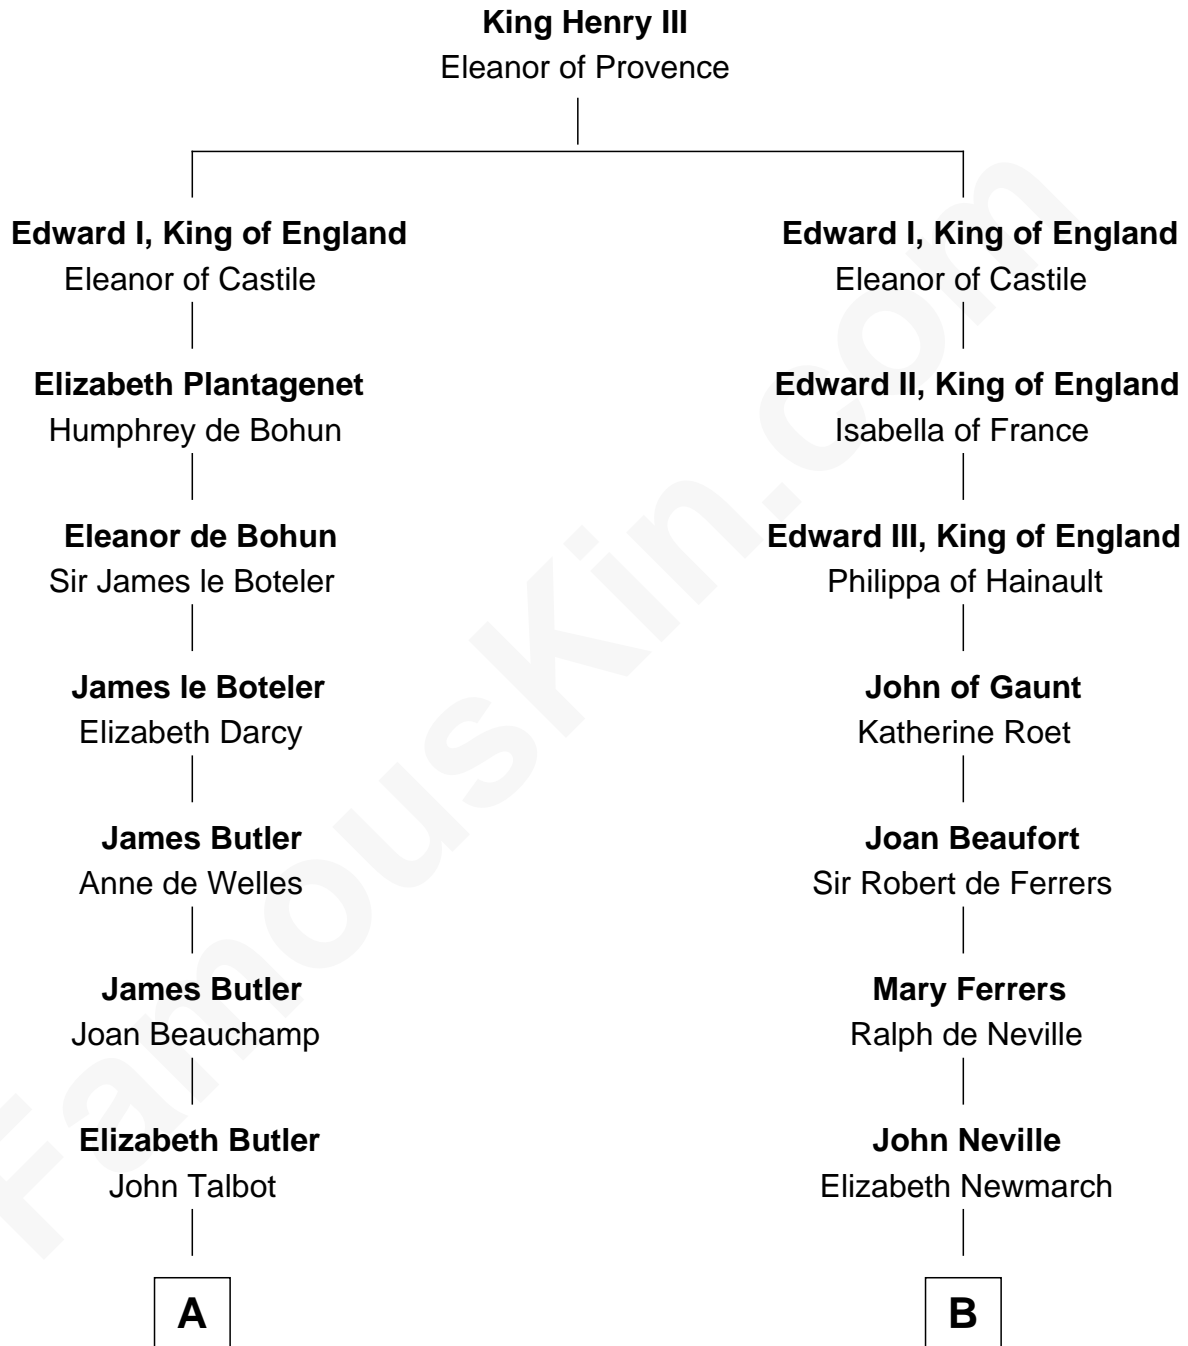

FamousKin.com Relationship Chart of

Queen Elizabeth II

Queen of the United Kingdom

21st cousin of

Charles A. Pillsbury

Co-Founder of C.A. Pillsbury Co.

C

Thomas George Lyon-Bowes

Charlotte Grimstead

Claude Bowes-Lyon

Frances Dora Smith

Claude George Bowes-Lyon

Cecilia Nina Cavendish-Bentinck

Elizabeth Bowes-Lyon

George VI, King of the United Kingdom

Queen Elizabeth II

Queen of the United Kingdom

D

John Carleton

Hannah Platts

Moses Carleton

Margaret Sprake

Henry Carleton

Polly Greeley