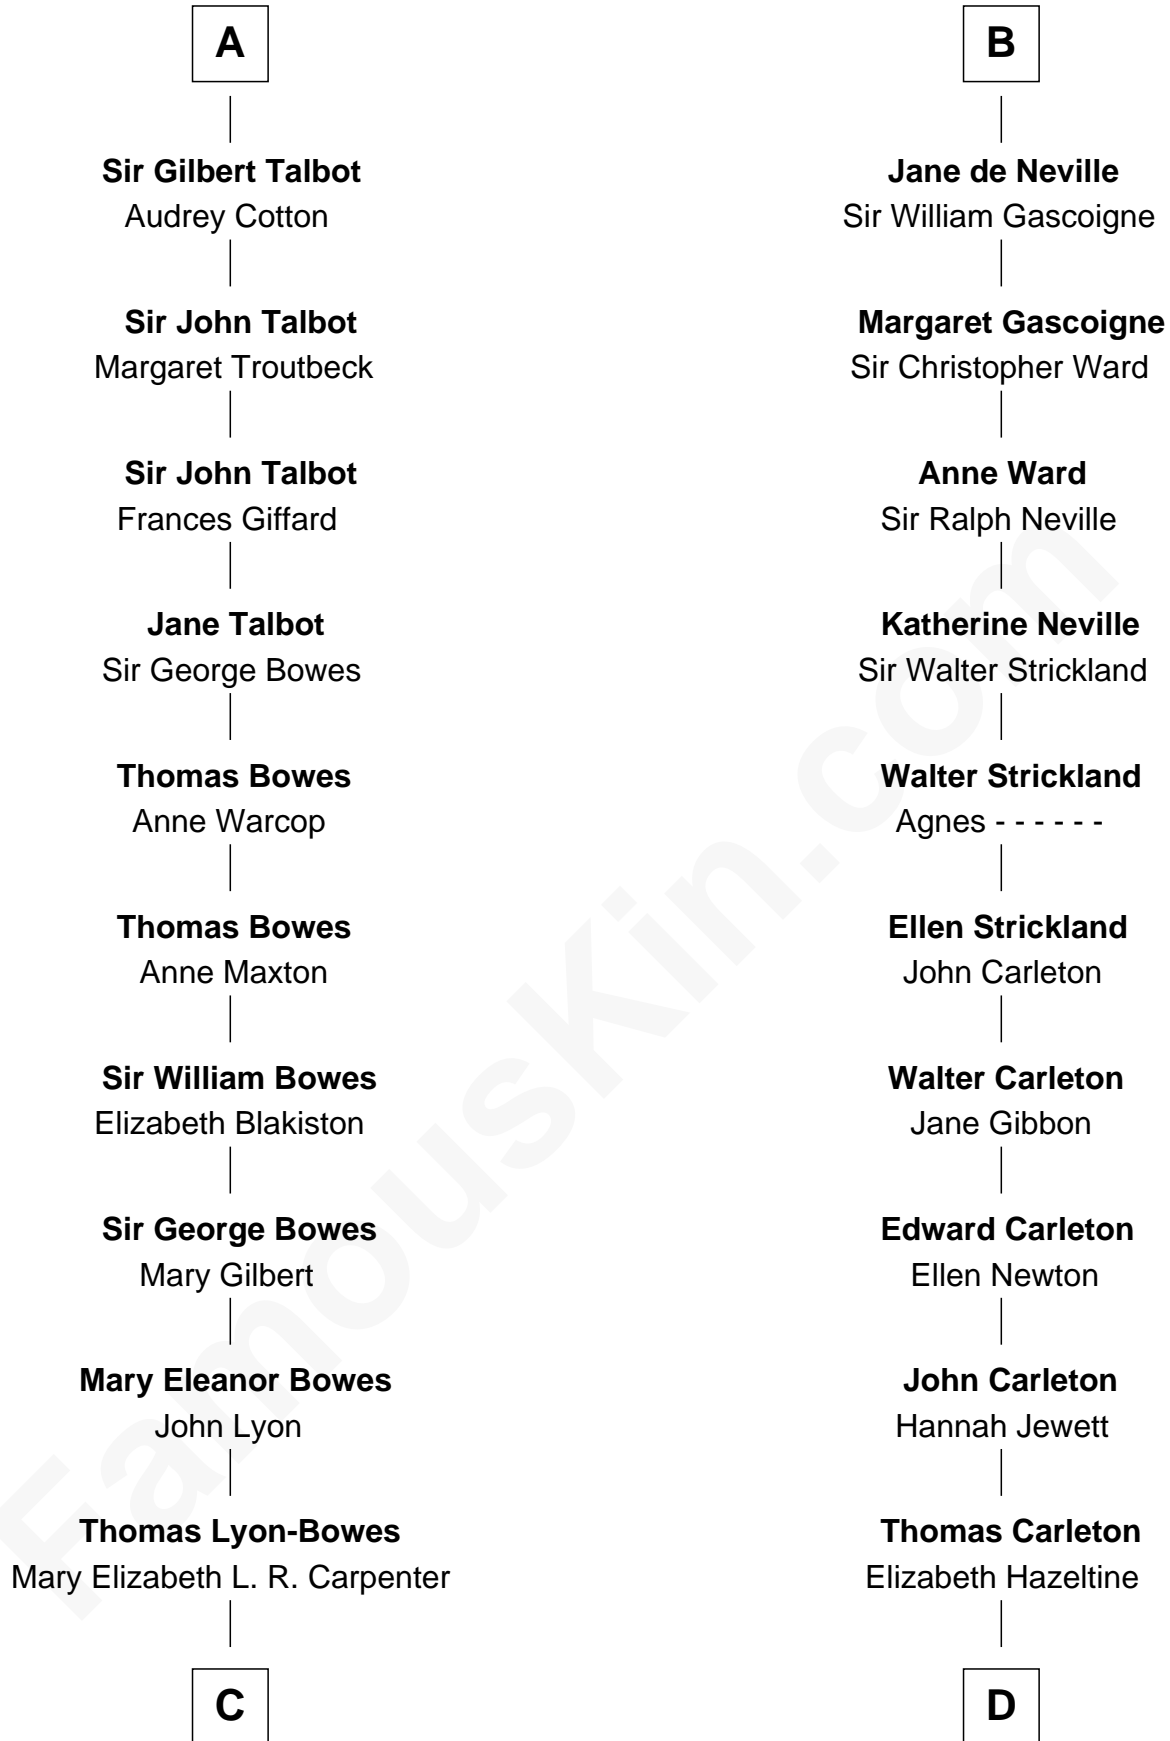

FamousKin.com Relationship Chart of

Queen Elizabeth II

Queen of the United Kingdom

21st cousin of

Charles A. Pillsbury

Co-Founder of C.A. Pillsbury Co.

C

Thomas George Lyon-Bowes

Charlotte Grimstead

Claude Bowes-Lyon

Frances Dora Smith

Claude George Bowes-Lyon

Cecilia Nina Cavendish-Bentinck

Elizabeth Bowes-Lyon

George VI, King of the United Kingdom

Queen Elizabeth II