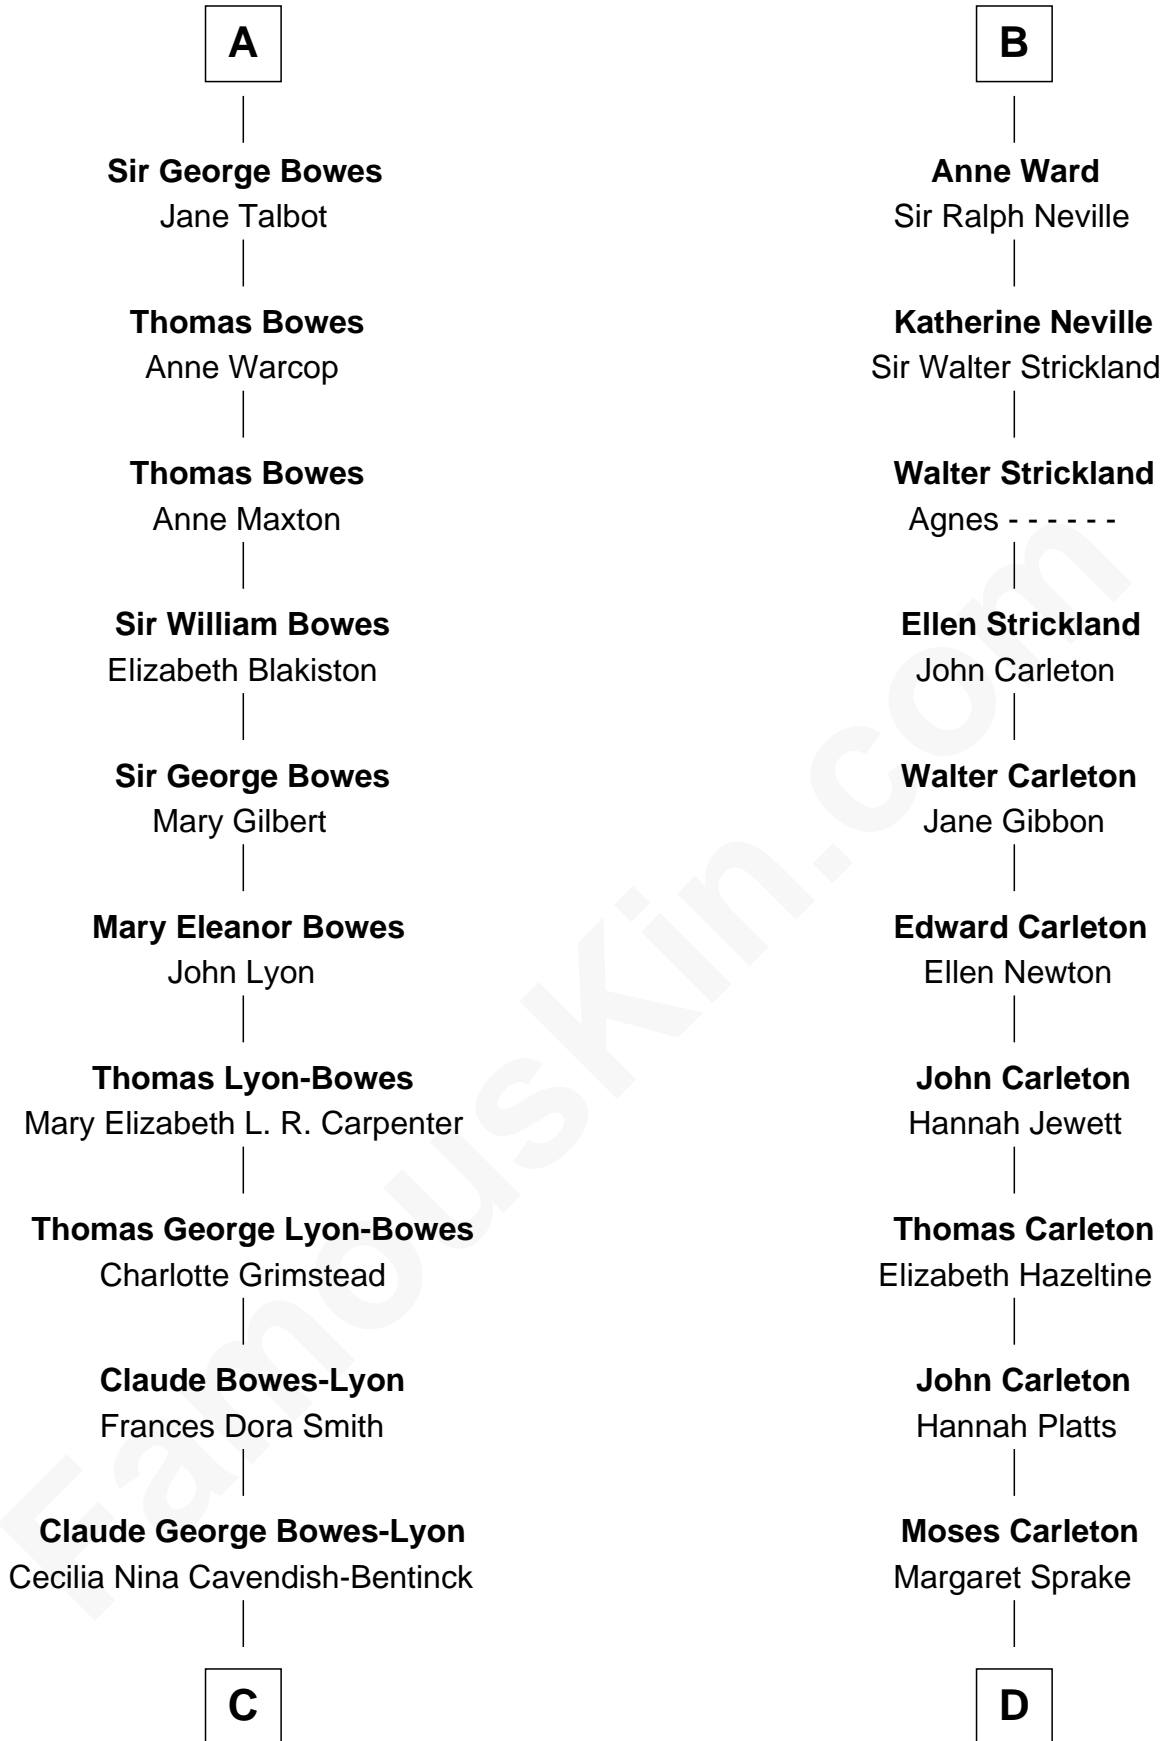

# FamousKin.com Relationship Chart of

**Queen Elizabeth II**

*Queen of the United Kingdom*

18th cousin 1 time removed of

**Charles A. Pillsbury**

*Co-Founder of C.A. Pillsbury Co.*

**Sir Hugh I de Audley**

Iseult de Mortimer

**C**

**Elizabeth Bowes-Lyon**  
George VI, King of the United Kingdom

**Queen Elizabeth II**  
*Queen of the United Kingdom*

**D**

**Henry Carleton**  
Polly Greeley

**Margaret Sprague Carleton**  
George Alfred Pillsbury