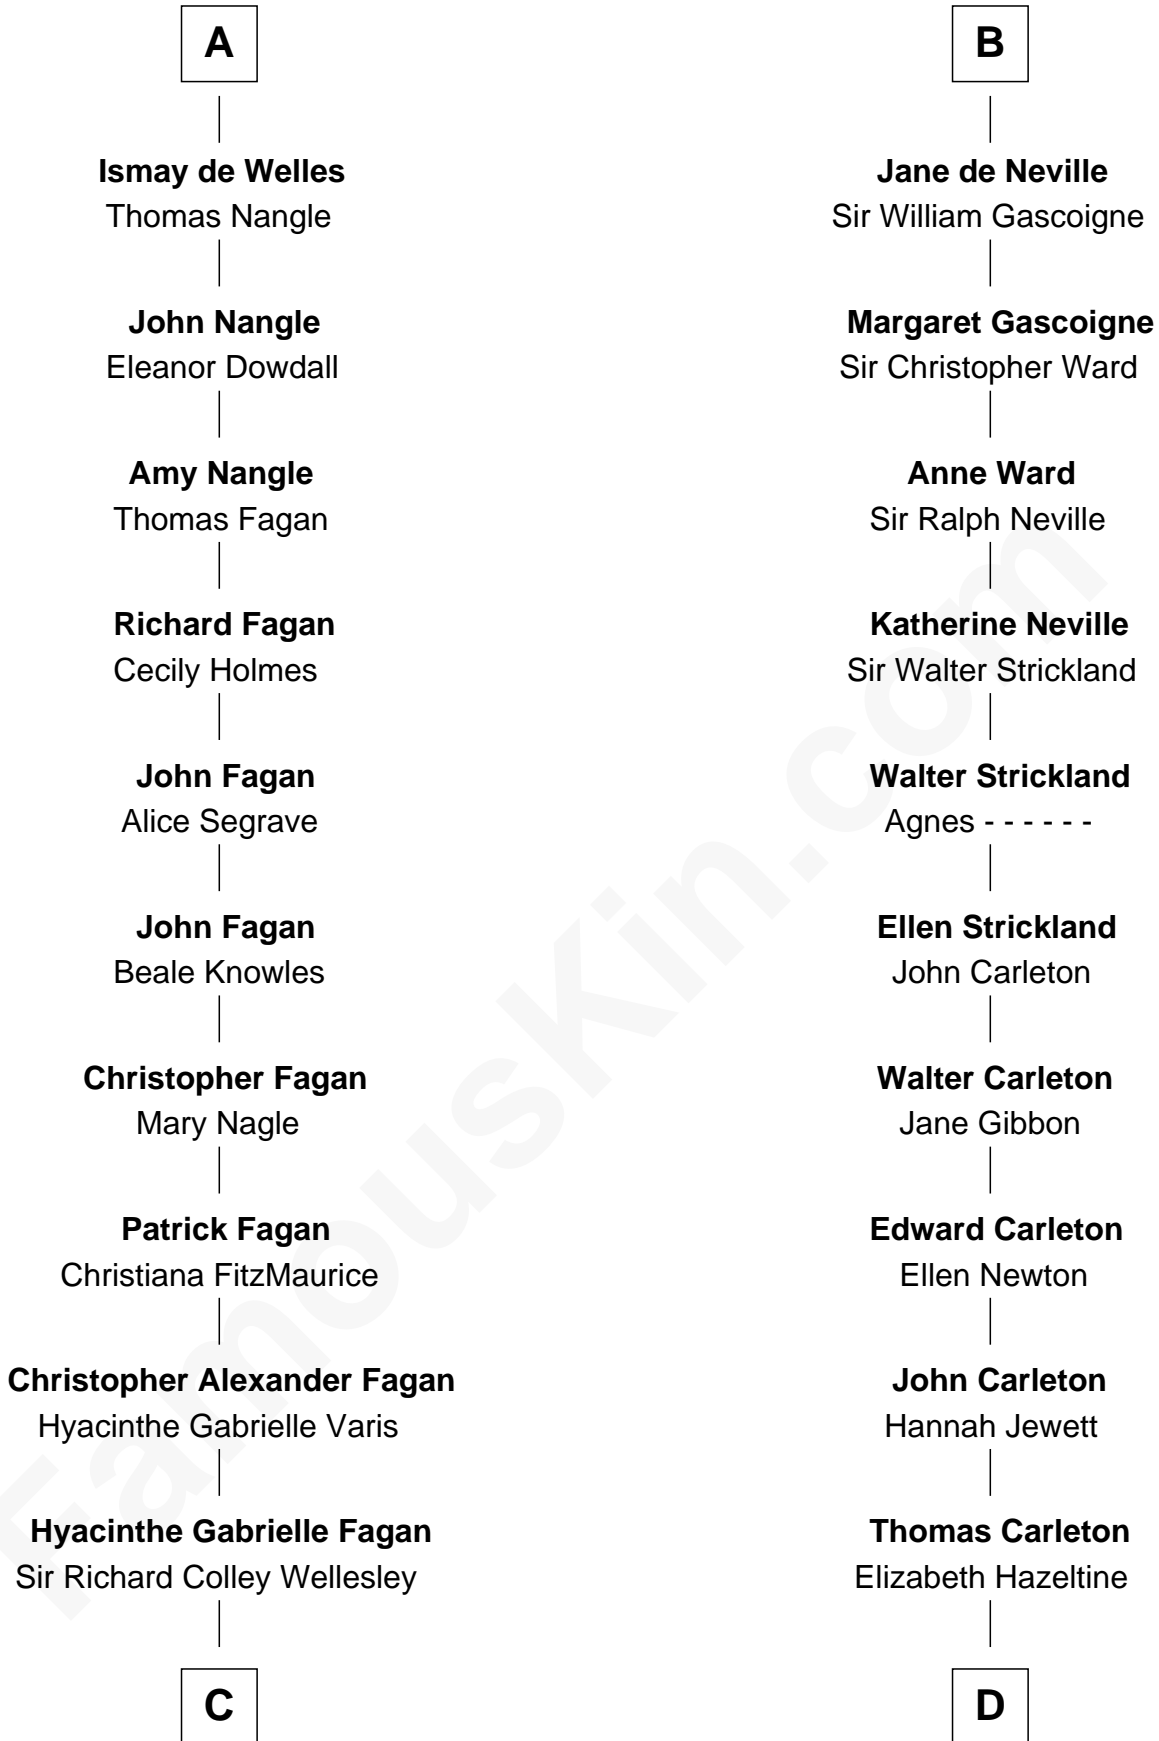

FamousKin.com Relationship Chart of

Queen Elizabeth II

Queen of the United Kingdom

21st cousin of

Charles A. Pillsbury

Co-Founder of C.A. Pillsbury Co.

Philip III, King of France

*with wife
Maria of Brabant*

*with wife
Isabella of Aragon*

Margaret of France
Edward I, King of England

King Philip IV of France
Joan of Navarre

Thomas of Brotherton
Alice de Hales

Isabella of France
Edward II, King of England

Margaret Plantagenet
John de Segrave

Edward III, King of England
Philippa of Hainault

Elizabeth de Segrave
John de Mowbray

John of Gaunt
Katherine Roet

Eleanor de Mowbray
John de Welles

Joan Beaufort
Sir Robert de Ferrers

Eudo de Welles
Maud de Greystoke

Mary Ferrers
Ralph de Neville

Sir William de Welles
Anne Barnewall

John Neville
Elizabeth Newmarch

A

B

C

Anne Wellesley

Charles Augustus Cavendish-Bentinck