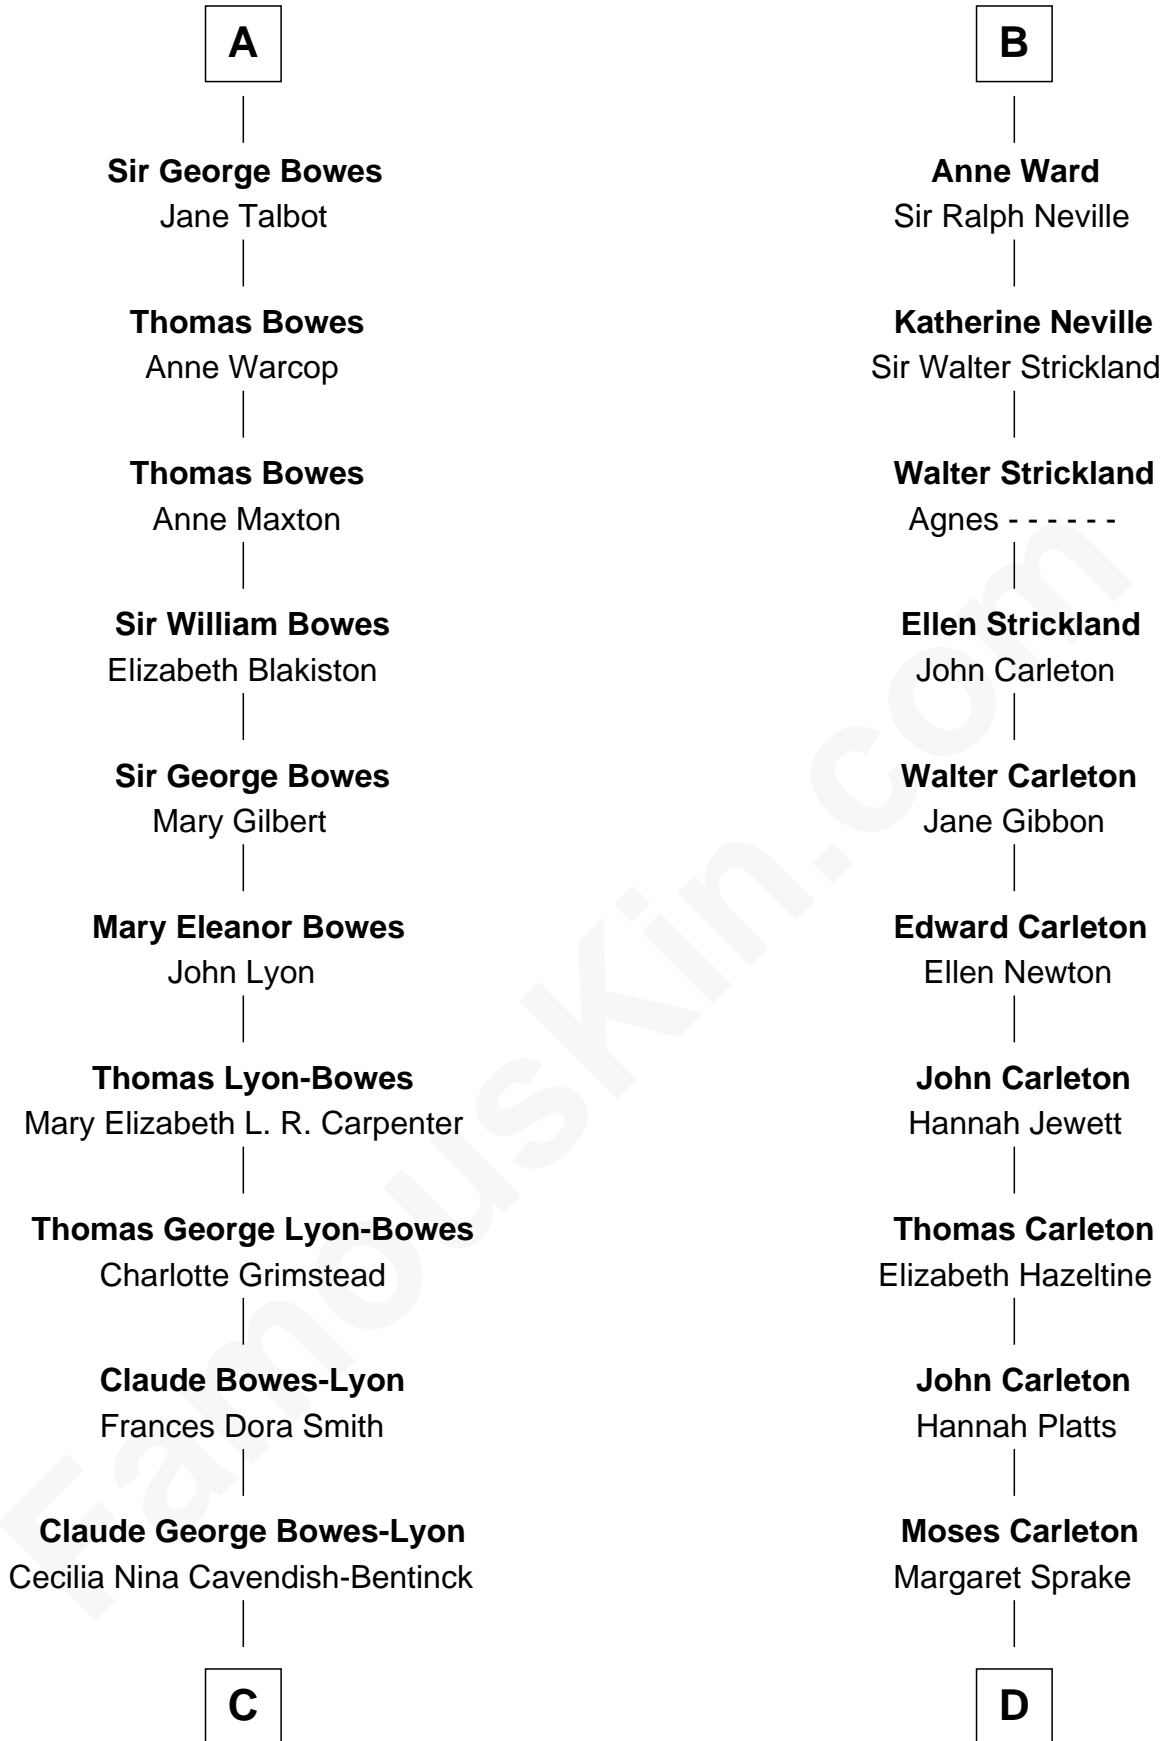

FamousKin.com Relationship Chart of

Queen Elizabeth II

Queen of the United Kingdom

18th cousin 1 time removed of

Charles A. Pillsbury

Co-Founder of C.A. Pillsbury Co.

C

Elizabeth Bowes-Lyon
George VI, King of the United Kingdom

Queen Elizabeth II
Queen of the United Kingdom

D

Henry Carleton
Polly Greeley

Margaret Sprague Carleton
George Alfred Pillsbury

Charles A. Pillsbury
Co-Founder of C.A. Pillsbury Co.

FamousKin.com