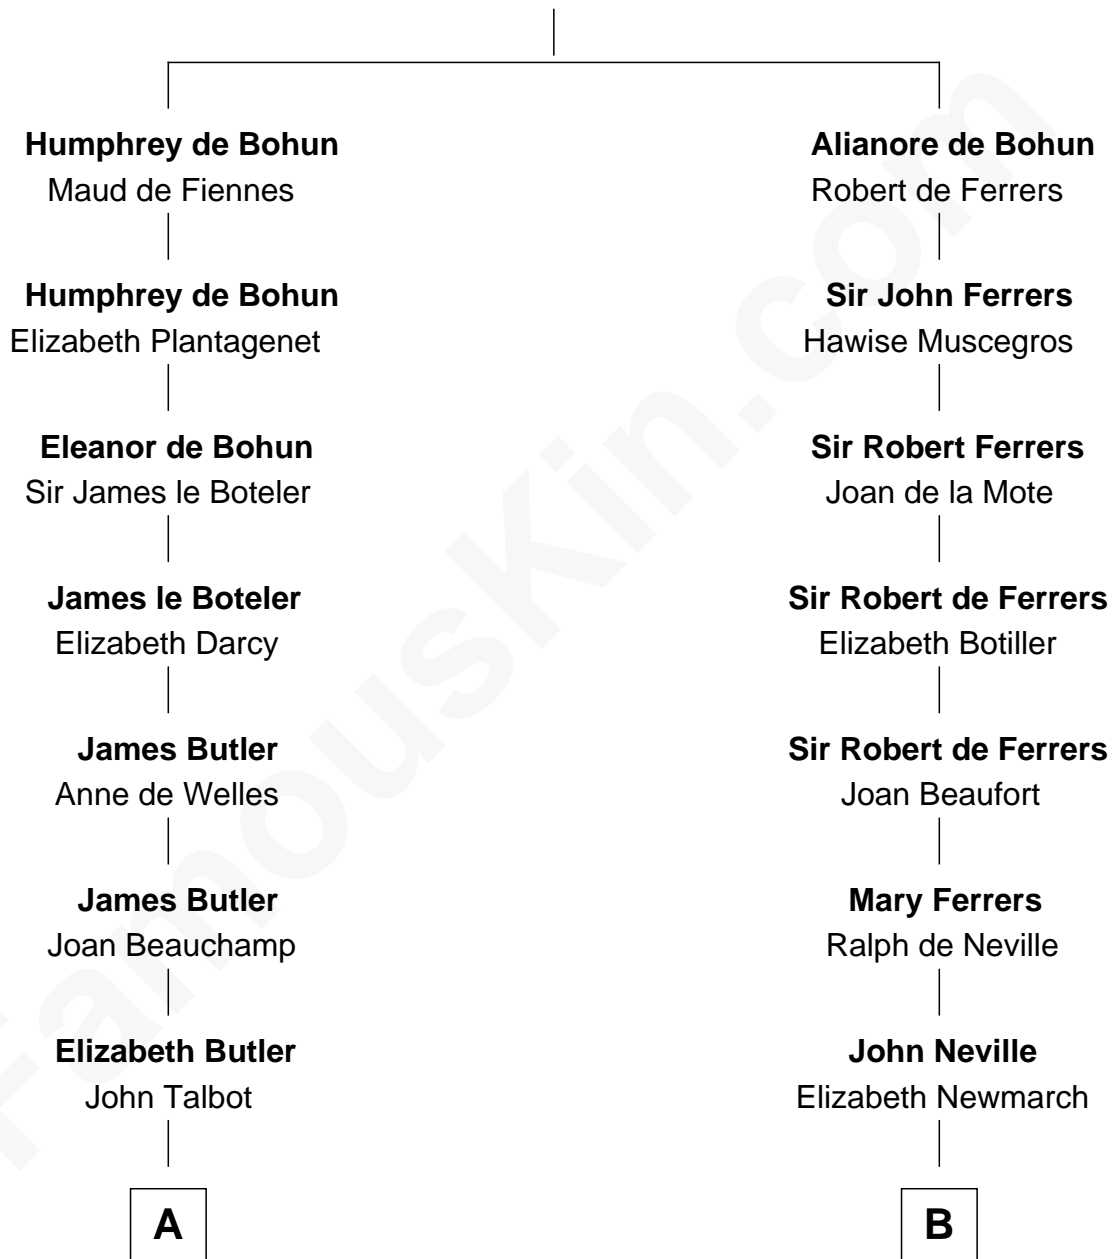

# FamousKin.com Relationship Chart of

**Queen Elizabeth II**

*Queen of the United Kingdom*

21st cousin of

**Charles A. Pillsbury**

*Co-Founder of C.A. Pillsbury Co.*

**Sir Humphrey de Bohun**

Eleanor de Braiose

**C**

**Thomas George Lyon-Bowes**

Charlotte Grimstead

**Claude Bowes-Lyon**

Frances Dora Smith

**Claude George Bowes-Lyon**

Cecilia Nina Cavendish-Bentinck

**Elizabeth Bowes-Lyon**

George VI, King of the United Kingdom

**Queen Elizabeth II**

*Queen of the United Kingdom*

**D**

**John Carleton**

Hannah Platts

**Moses Carleton**

Margaret Sprake