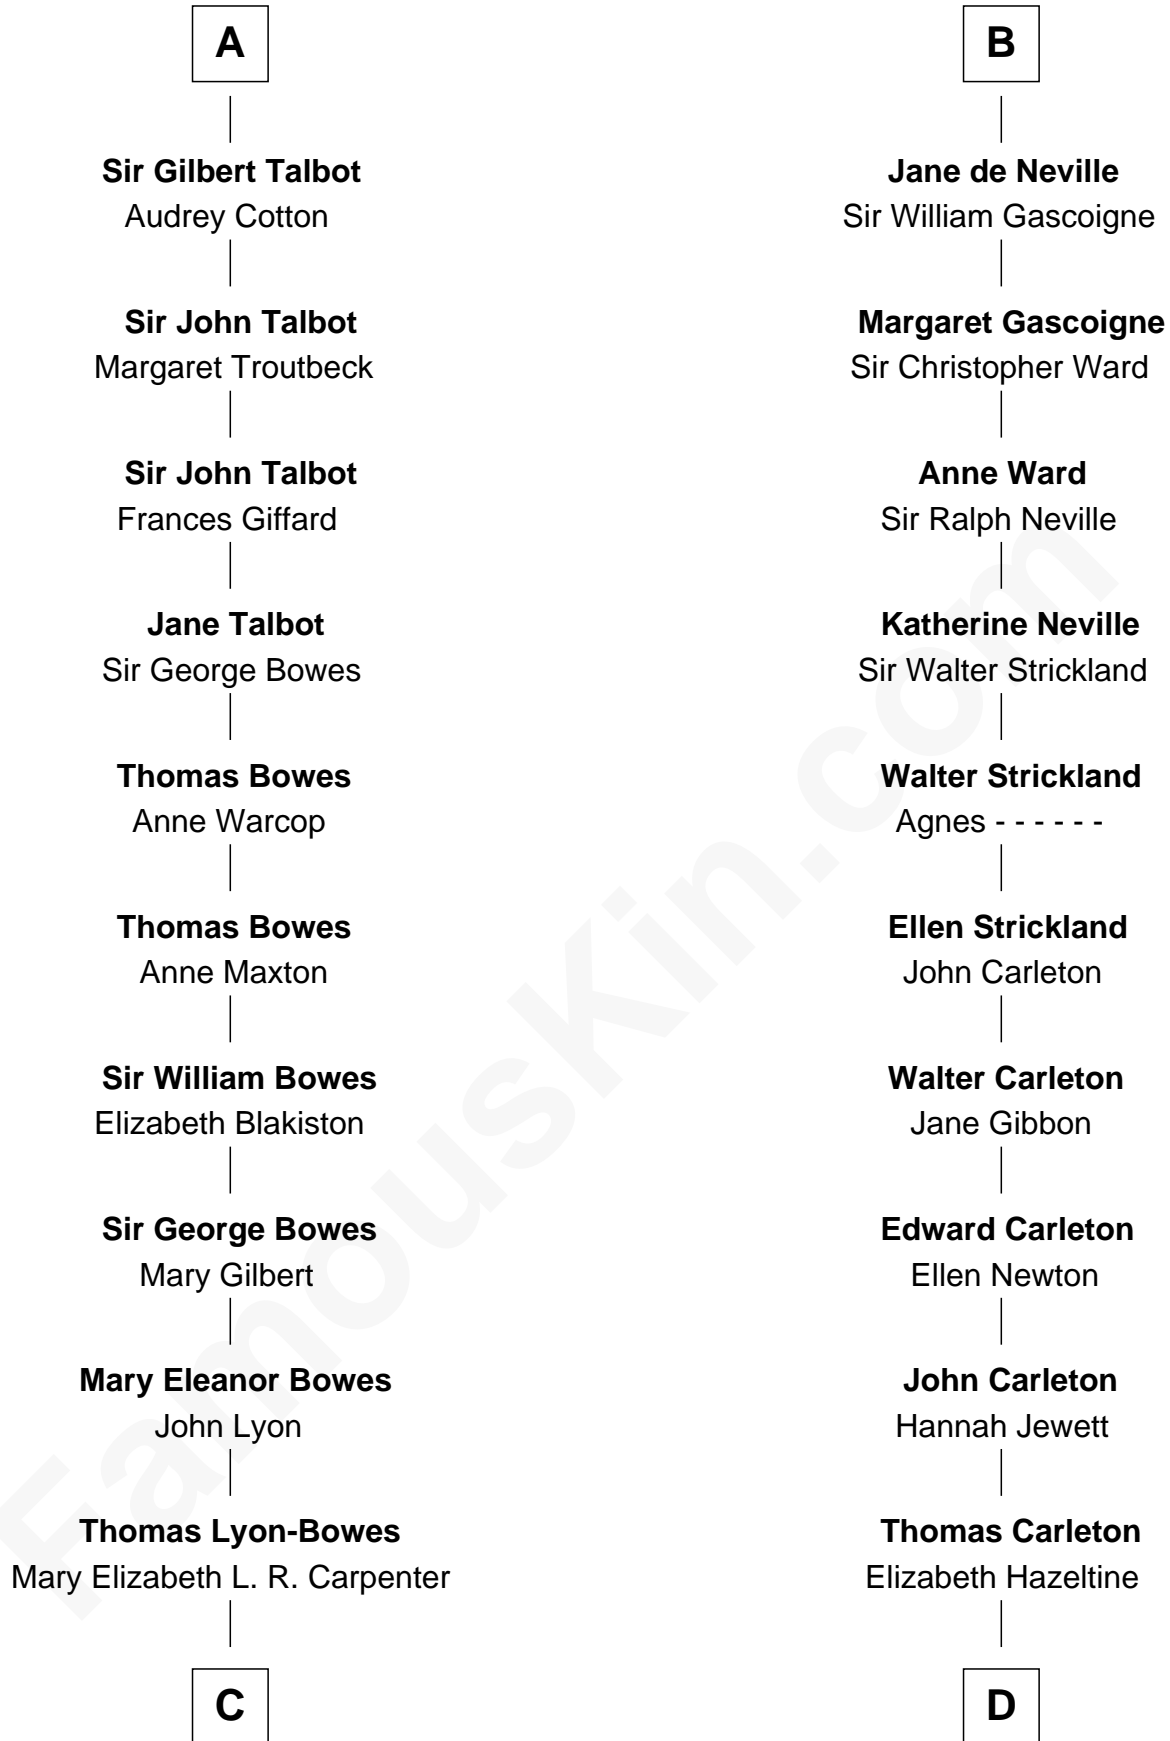

# FamousKin.com Relationship Chart of

**Queen Elizabeth II**

*Queen of the United Kingdom*

21st cousin of

**Charles A. Pillsbury**

*Co-Founder of C.A. Pillsbury Co.*

**Sir Humphrey de Bohun**

Eleanor de Braiose

George VI, King of the United Kingdom

**Queen Elizabeth II**

*Queen of the United Kingdom*

**D**

**John Carleton**

Hannah Platts

**Moses Carleton**

Margaret Sprake