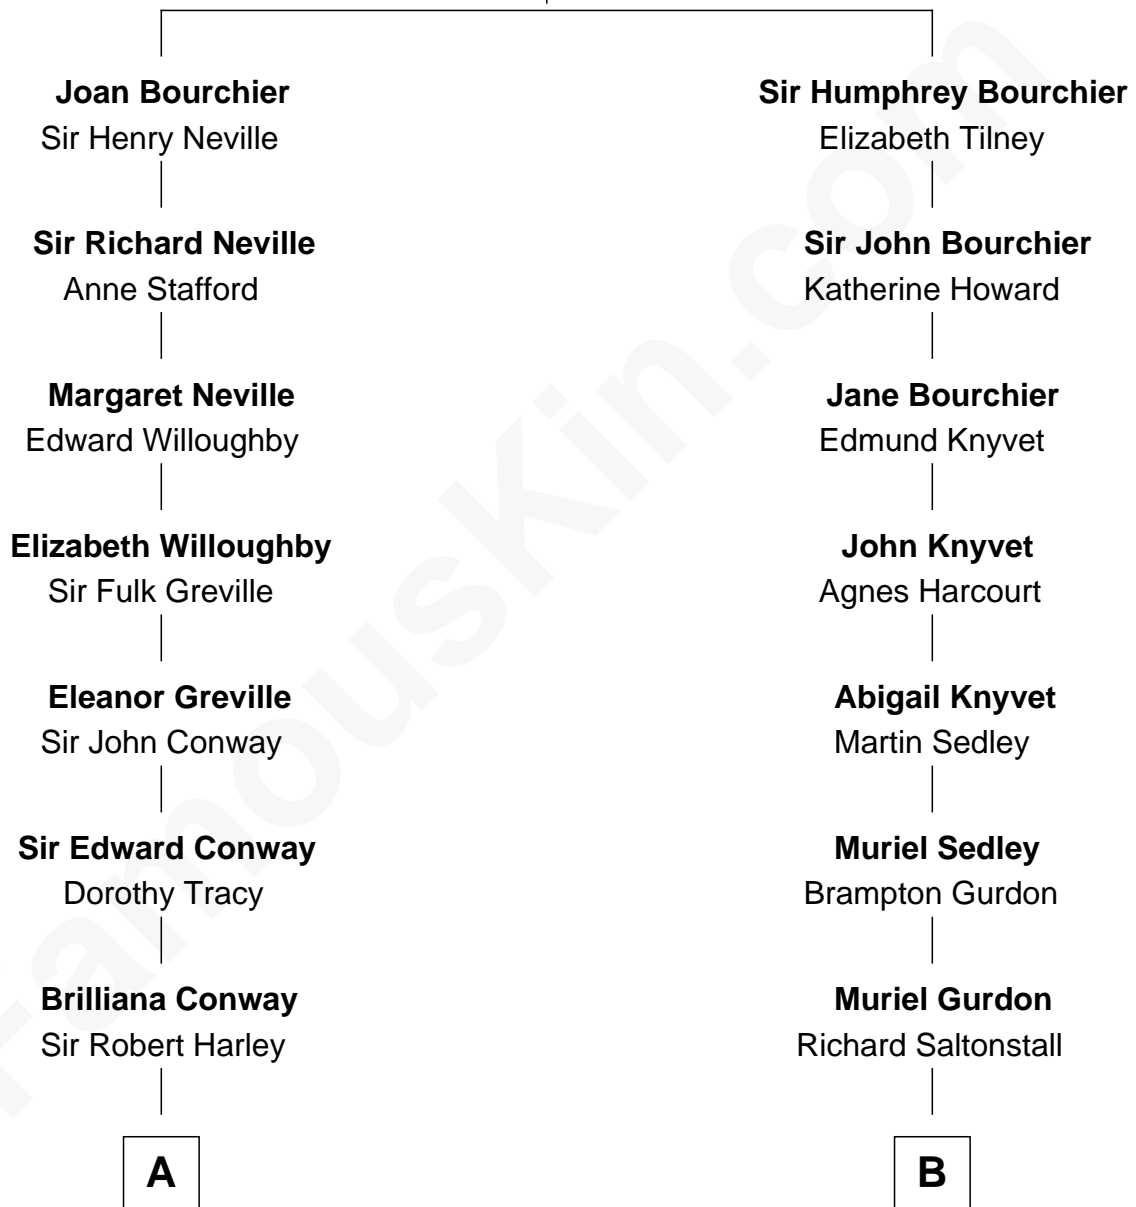

FamousKin.com Relationship Chart of

Queen Elizabeth II

Queen of the United Kingdom

16th cousin 2 times removed of

Carly Fiorina

CEO of Hewlett-Packard

Sir John Bouchier

Margaret Berners

A

Sir Edward Harley

Abigail Stephens

Robert Harley

Elizabeth Foley

Edward Harley

Henrietta Cavendish Holles

Margaret Cavendish Harley