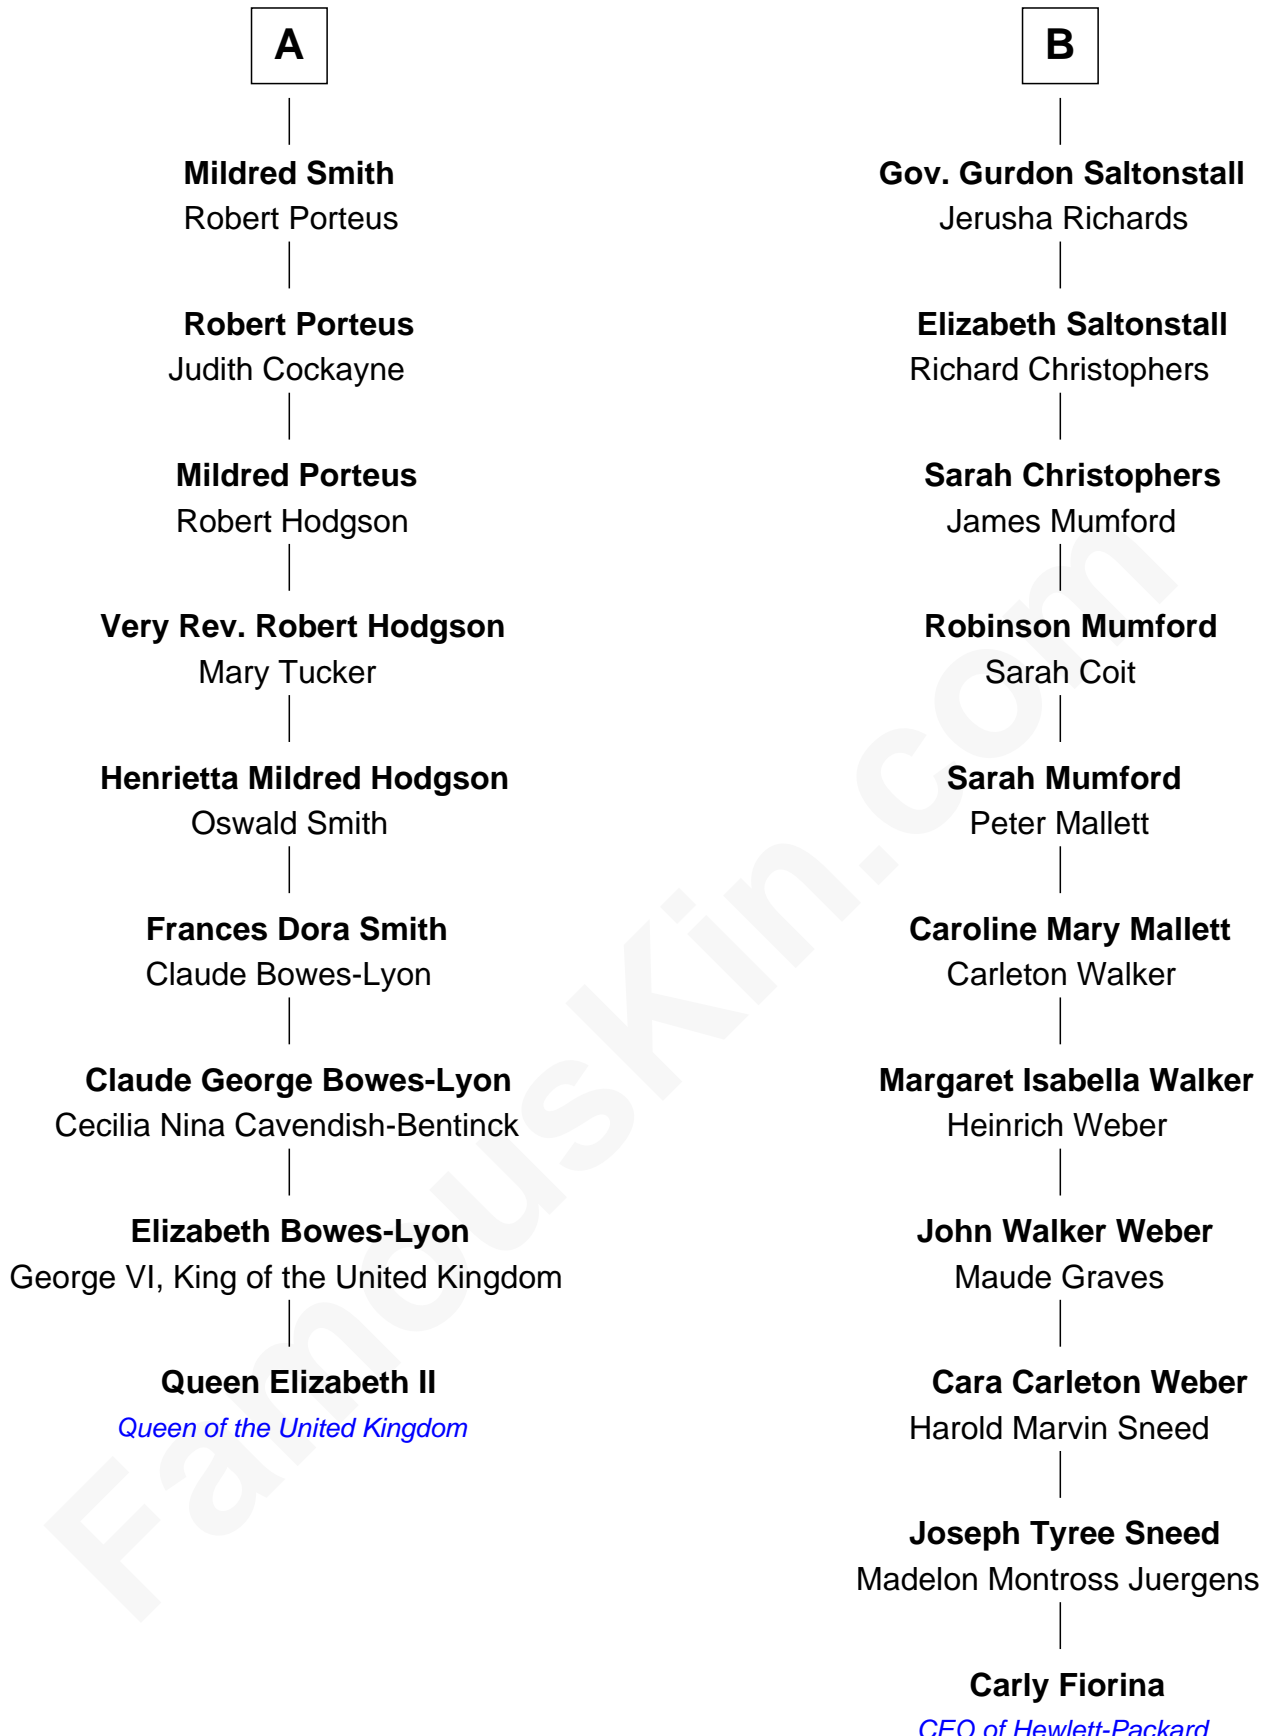

FamousKin.com Relationship Chart of

Queen Elizabeth II

Queen of the United Kingdom

15th cousin 2 times removed of

Carly Fiorina

CEO of Hewlett-Packard

Sir William Gascoigne

Margaret Percy

Richard Saltonstall

Richard Saltonstall

Muriel Gurdon

Nathaniel Saltonstall

Elizabeth Ward

B

Elizabeth II photo by [Eric Draper](#)

Carly Fiorina photo by [Gage Skidmore](#) ([CC BY-SA 2.0](#))