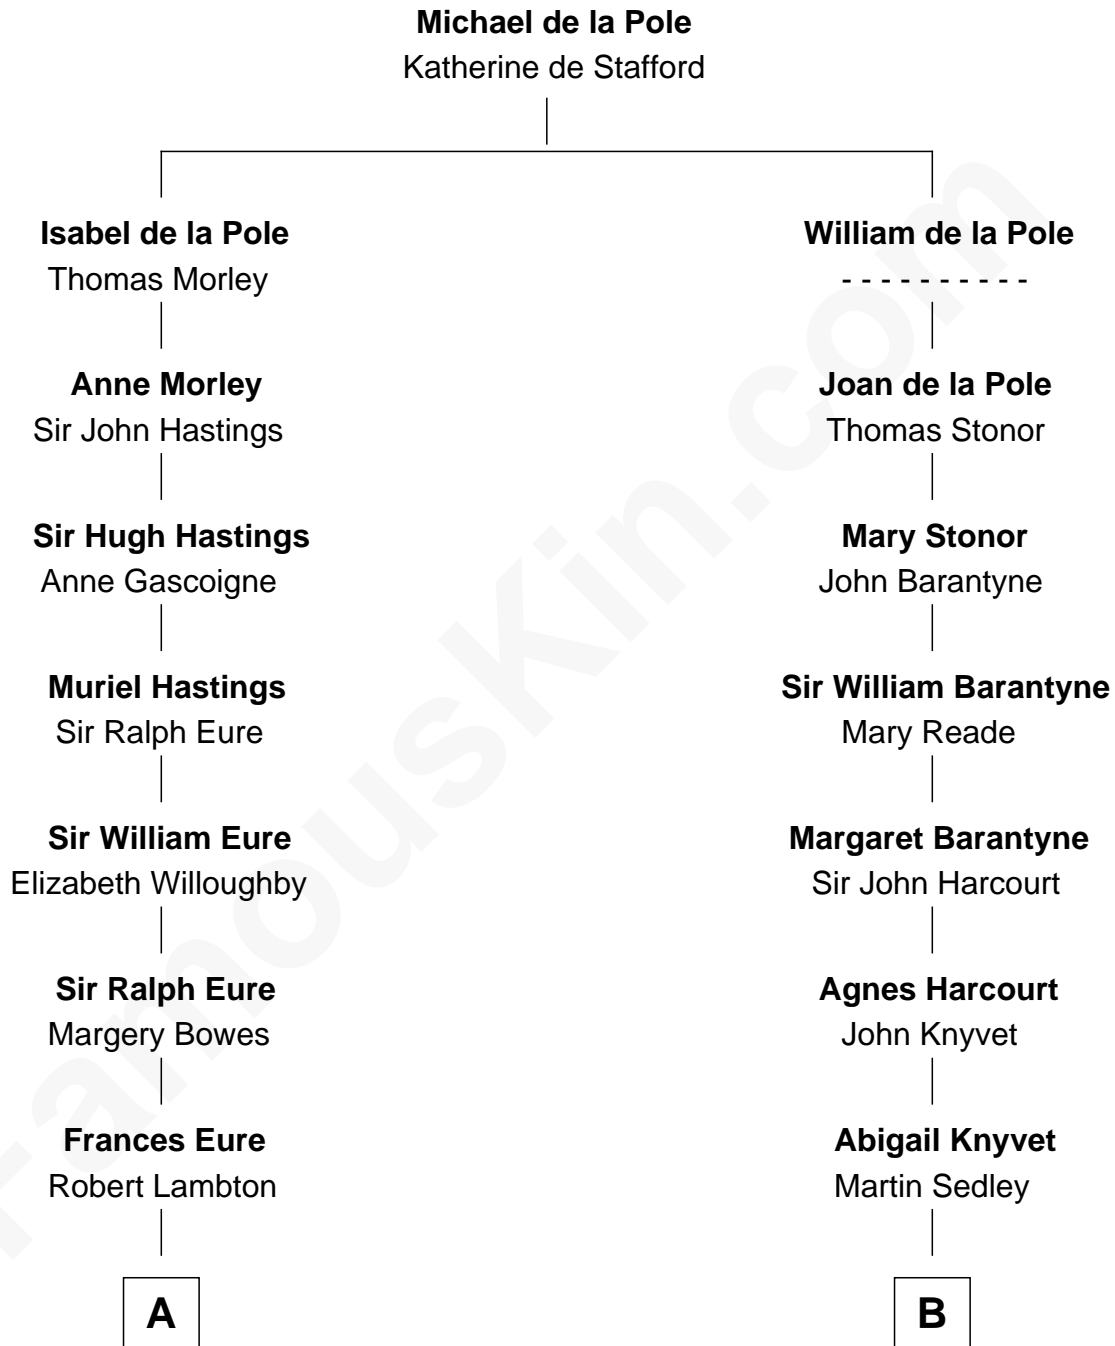

# FamousKin.com Relationship Chart of

**Queen Elizabeth II**

*Queen of the United Kingdom*

18th cousin 2 times removed of

**Carly Fiorina**

*CEO of Hewlett-Packard*

**C**

**Elizabeth Bowes-Lyon**  
George VI, King of the United Kingdom

**Queen Elizabeth II**  
*Queen of the United Kingdom*

**D**

**John Walker Weber**  
Maude Graves

**Cara Carleton Weber**  
Harold Marvin Sneed

**Joseph Tyree Sneed**  
Madelon Montross Juergens

**Carly Fiorina**  
*CEO of Hewlett-Packard*