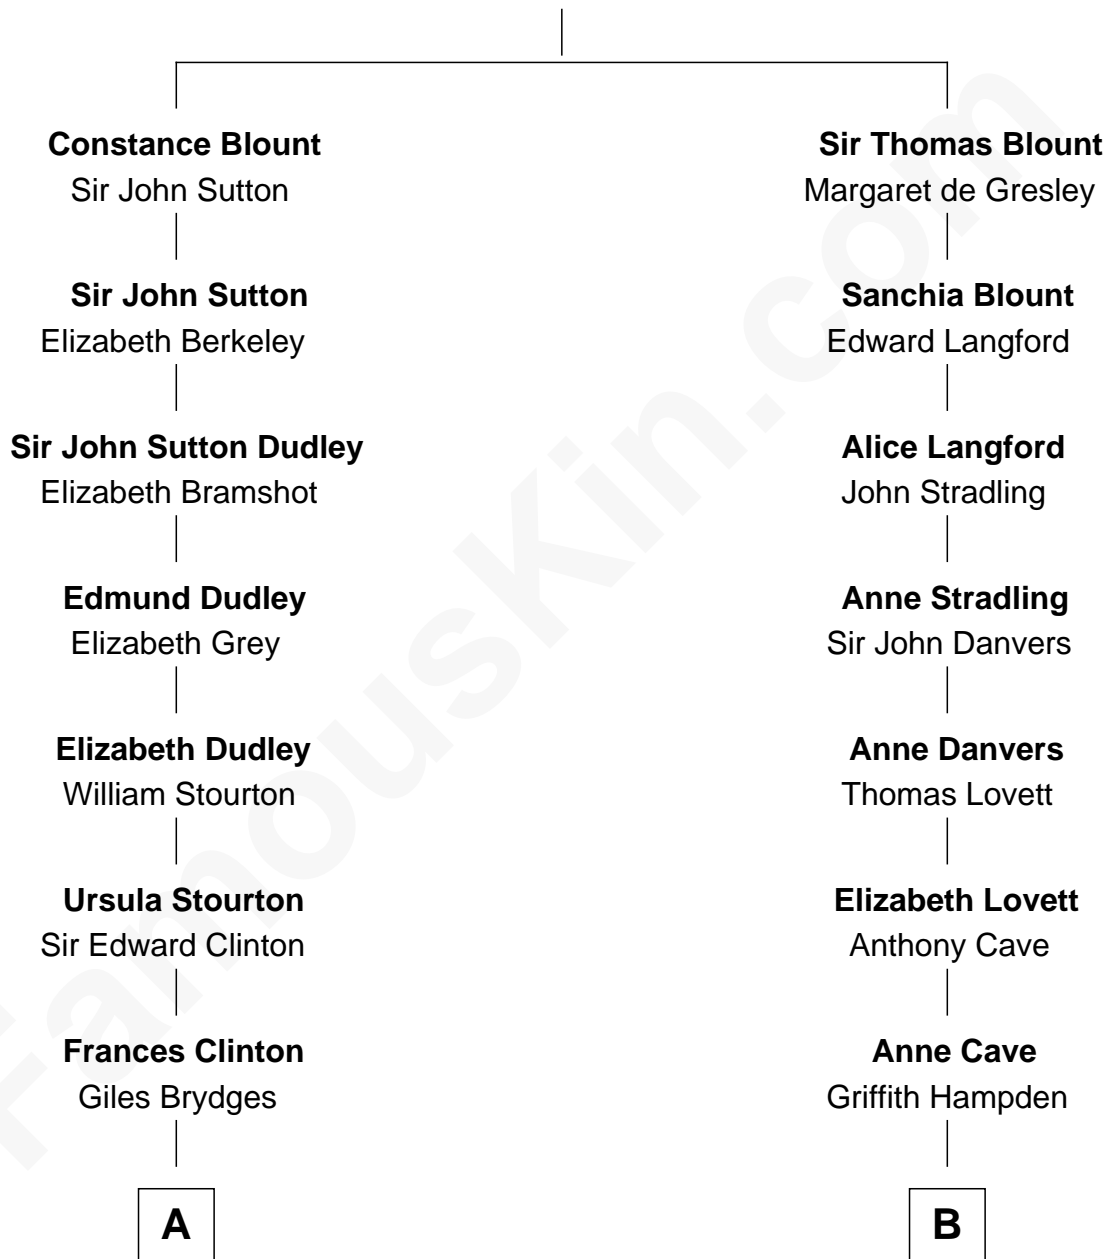

FamousKin.com Relationship Chart of

Queen Elizabeth II

Queen of the United Kingdom

18th cousin of

John McCain

U.S. Senator from Arizona

Sir Walter Blount

Sancha de Ayala

C

Elizabeth Bowes-Lyon
George VI, King of the United Kingdom

Queen Elizabeth II
Queen of the United Kingdom

D

Adm. John Sidney McCain
Roberta Wright

John McCain
U.S. Senator from Arizona

FamousKin.com