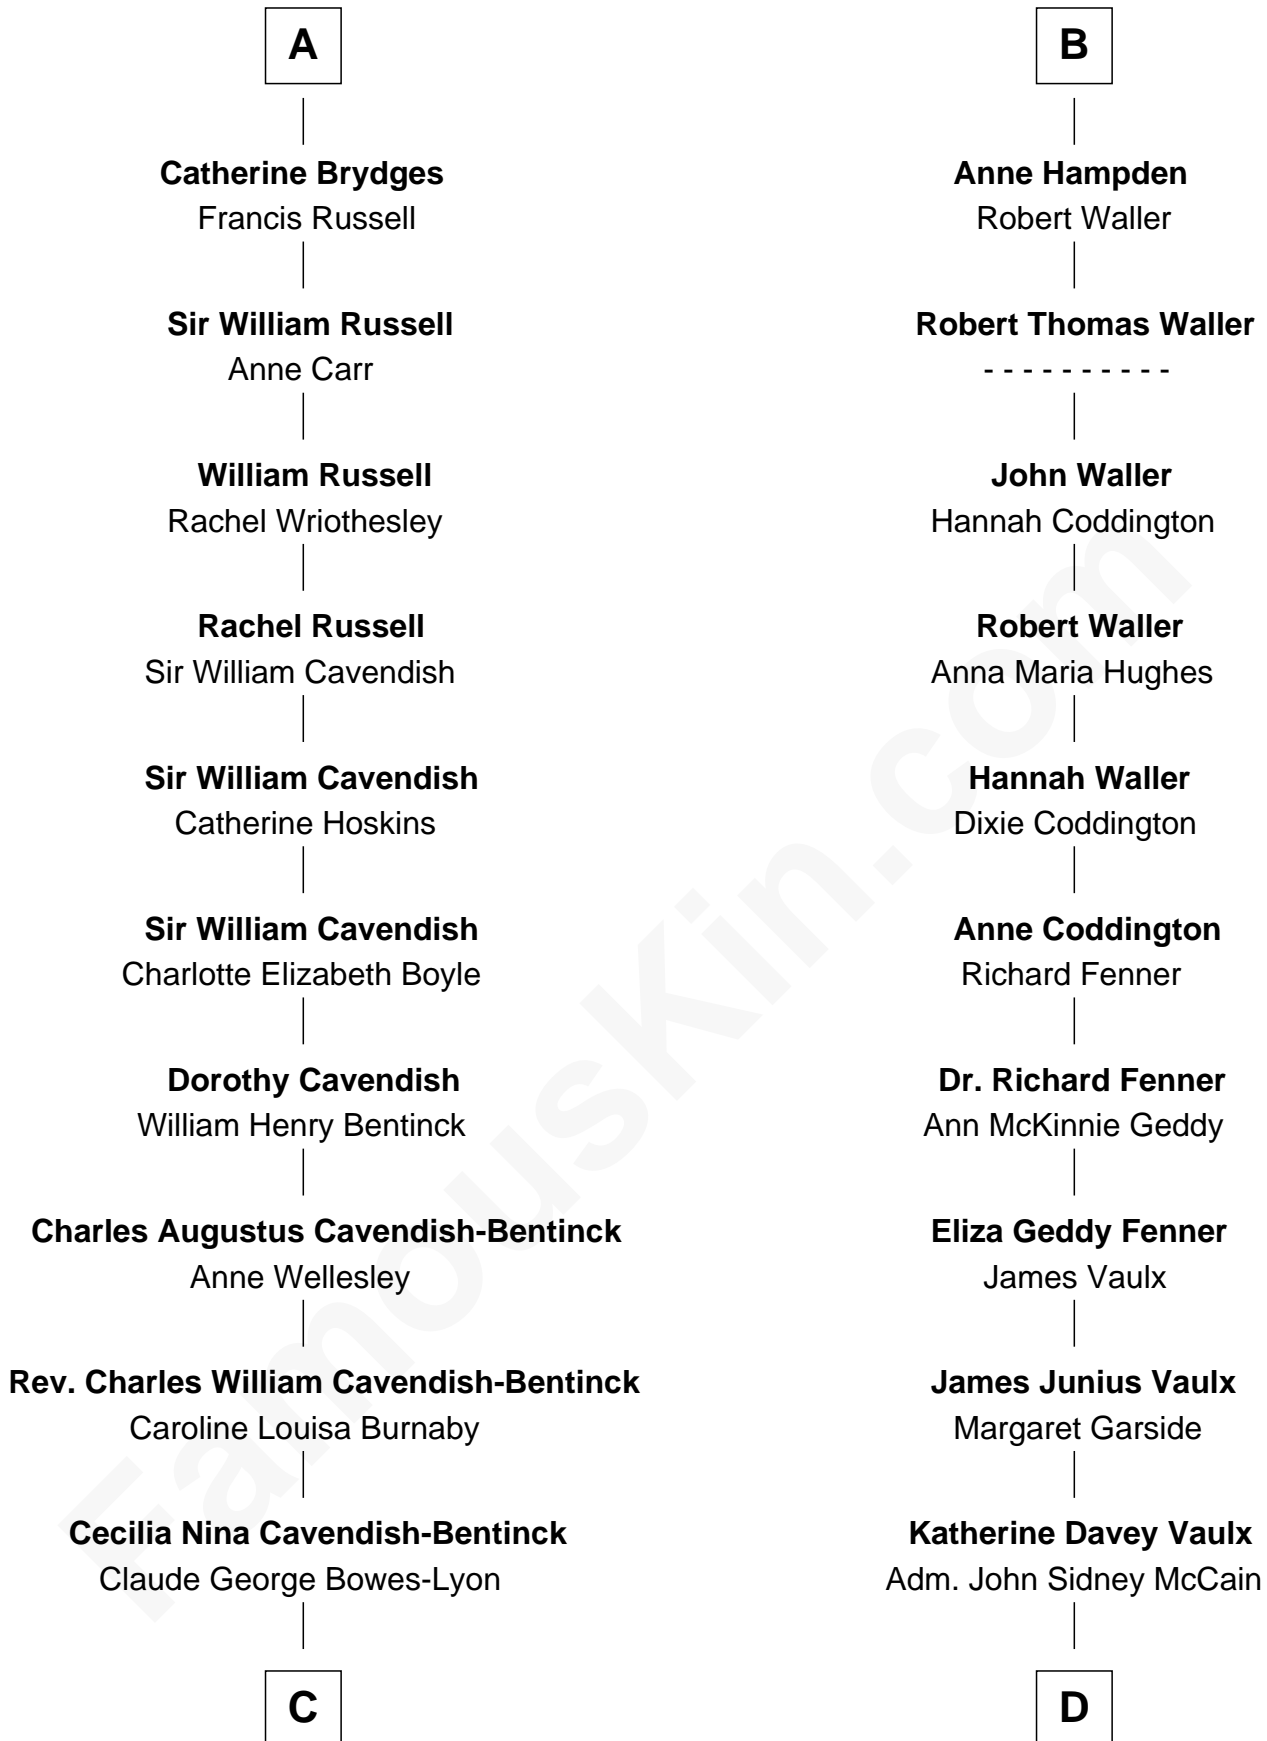

FamousKin.com Relationship Chart of

Queen Elizabeth II

Queen of the United Kingdom

18th cousin of

John McCain

U.S. Senator from Arizona

Sir Walter Blount

Sancha de Ayala

C

Elizabeth Bowes-Lyon
George VI, King of the United Kingdom

Queen Elizabeth II
Queen of the United Kingdom

D

Adm. John Sidney McCain
Roberta Wright

John McCain
U.S. Senator from Arizona

FamousKin.com