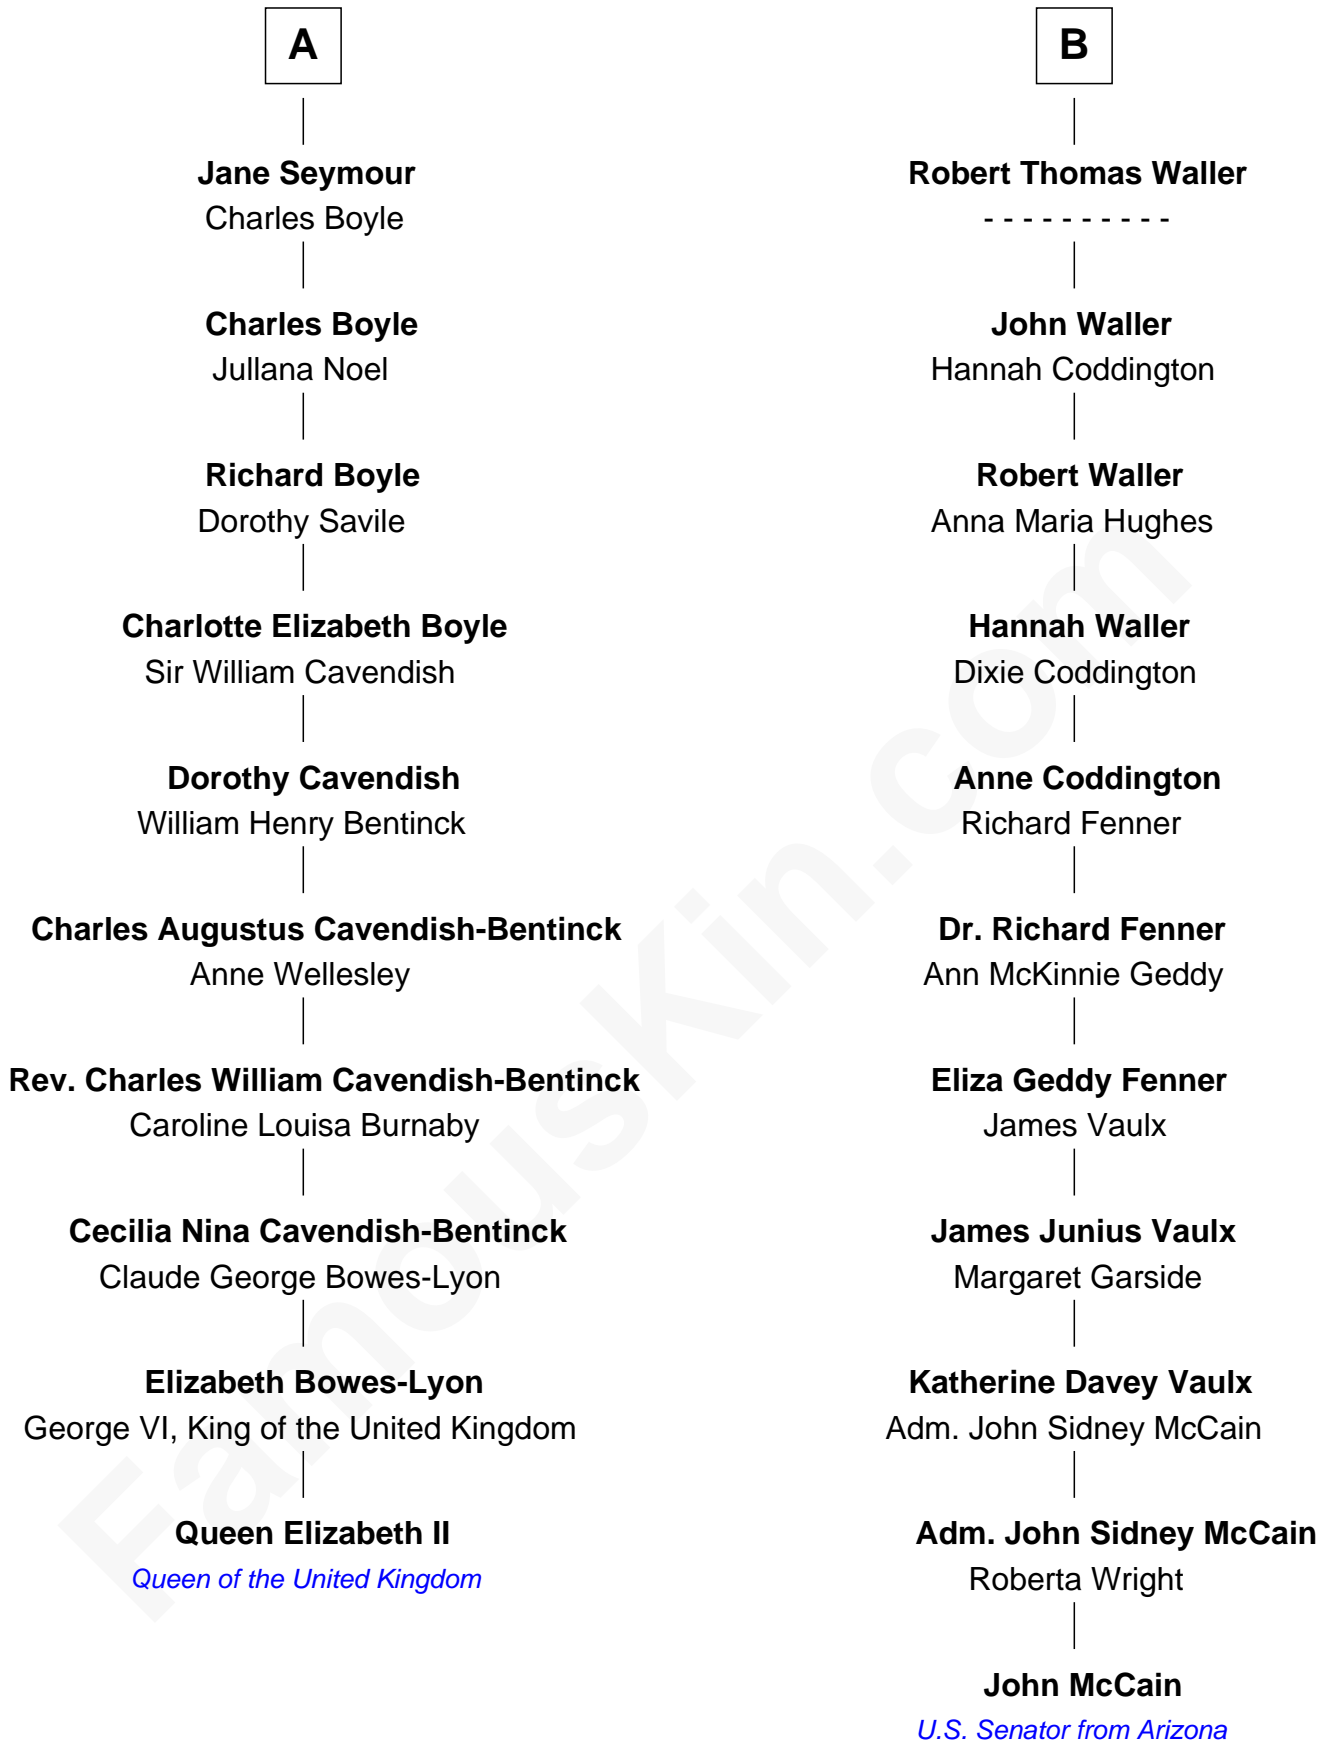

FamousKin.com Relationship Chart of

Queen Elizabeth II

Queen of the United Kingdom

16th cousin 1 time removed of

John McCain

U.S. Senator from Arizona

Elizabeth Cokayne

with husband
Sir Laurence Cheney

Anne Danvers

Edward Seymour

Katherine Grey

Elizabeth Lovett

Anthony Cave

Edward Seymour

Honora Rogers

Anne Cave

Griffith Hampden

Sir William Seymour

Frances Devereux

Anne Hampden

Robert Waller

A

B

Elizabeth II photo by [Eric Draper](#)