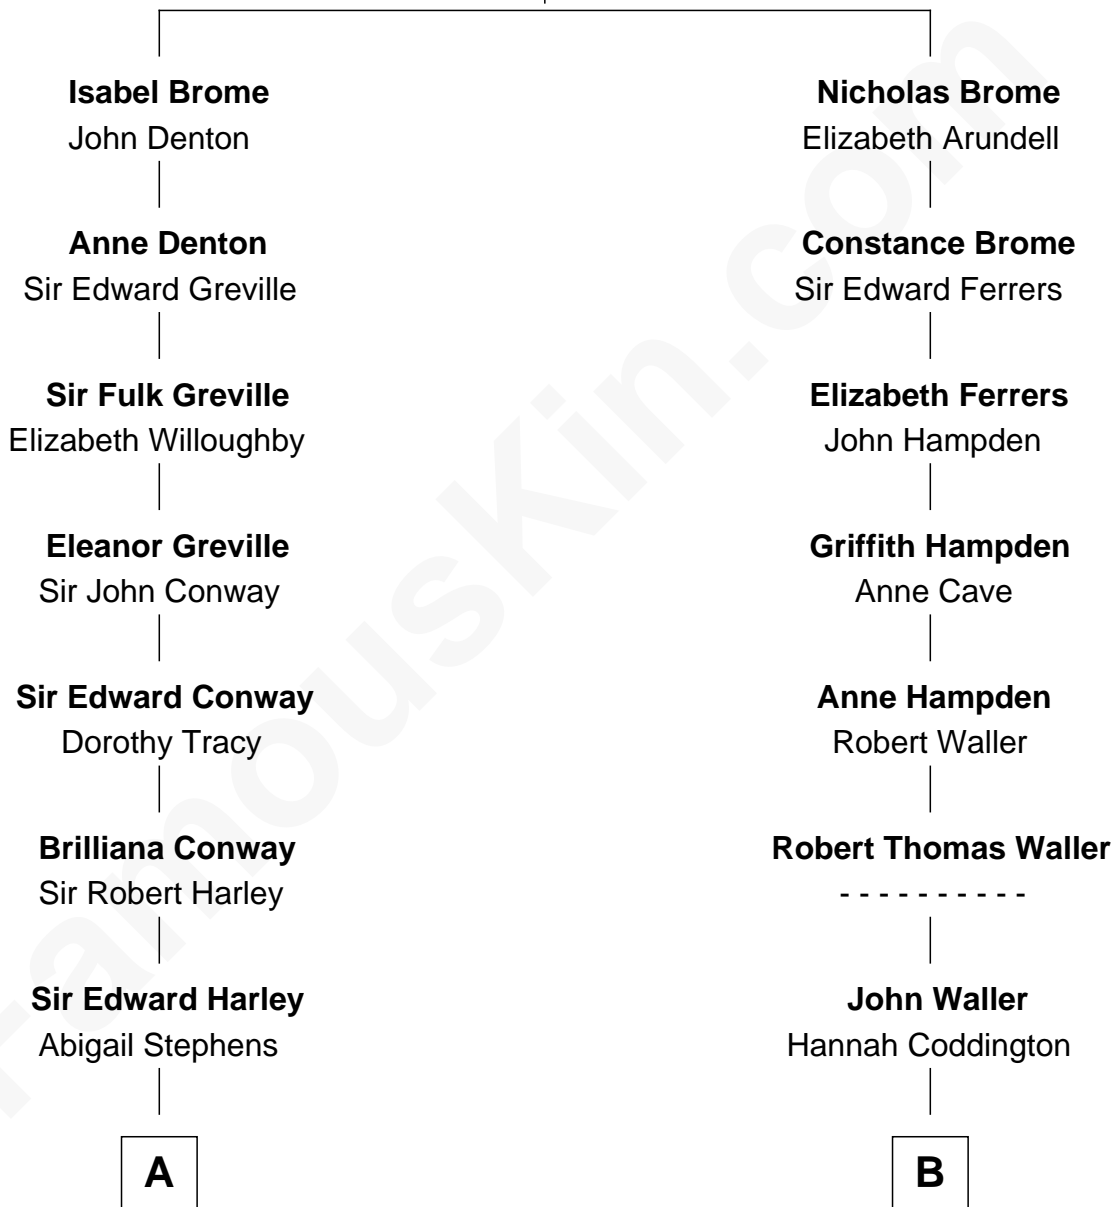

FamousKin.com Relationship Chart of

Queen Elizabeth II

Queen of the United Kingdom

15th cousin of

John McCain

U.S. Senator from Arizona

John Brome
Beatrice Shirley

A

Robert Harley
Elizabeth Foley

Edward Harley
Henrietta Cavendish Holles

Margaret Cavendish Harley
Sir William Bentinck

William Henry Bentinck
Dorothy Cavendish

Charles Augustus Cavendish-Bentinck
Anne Wellesley