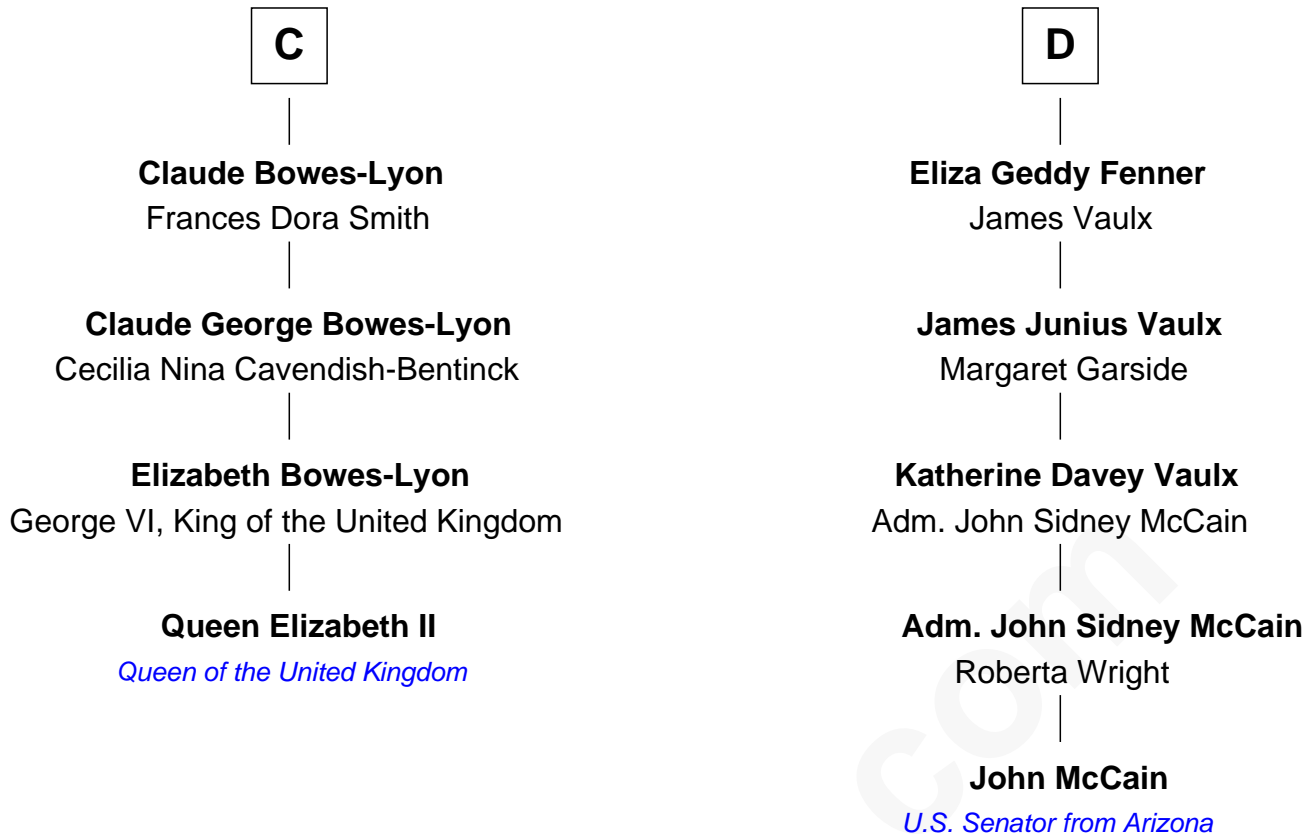

FamousKin.com Relationship Chart of

Queen Elizabeth II

Queen of the United Kingdom

20th cousin 1 time removed of

John McCain

U.S. Senator from Arizona

Gunselm de Badlesmere

Bartholomew de Badlesmere

Joan Beauchamp

Elizabeth Butler

John Talbot

Sir Gilbert Talbot

Audrey Cotton

A

Bartholomew de Badlesmere

Margaret de Clare

Margery de Badlesmere

Sir William de Ros

Maud de Roos

John de Welles

Margery de Welles

Stephen le Scrope

Maude le Scrope

Sir Baldwin Freville

Elizabeth Freville

Sir Thomas Ferrers

Sir Henry Ferrers

Margaret Heckstall

B

Elizabeth II photo by [Eric Draper](#)