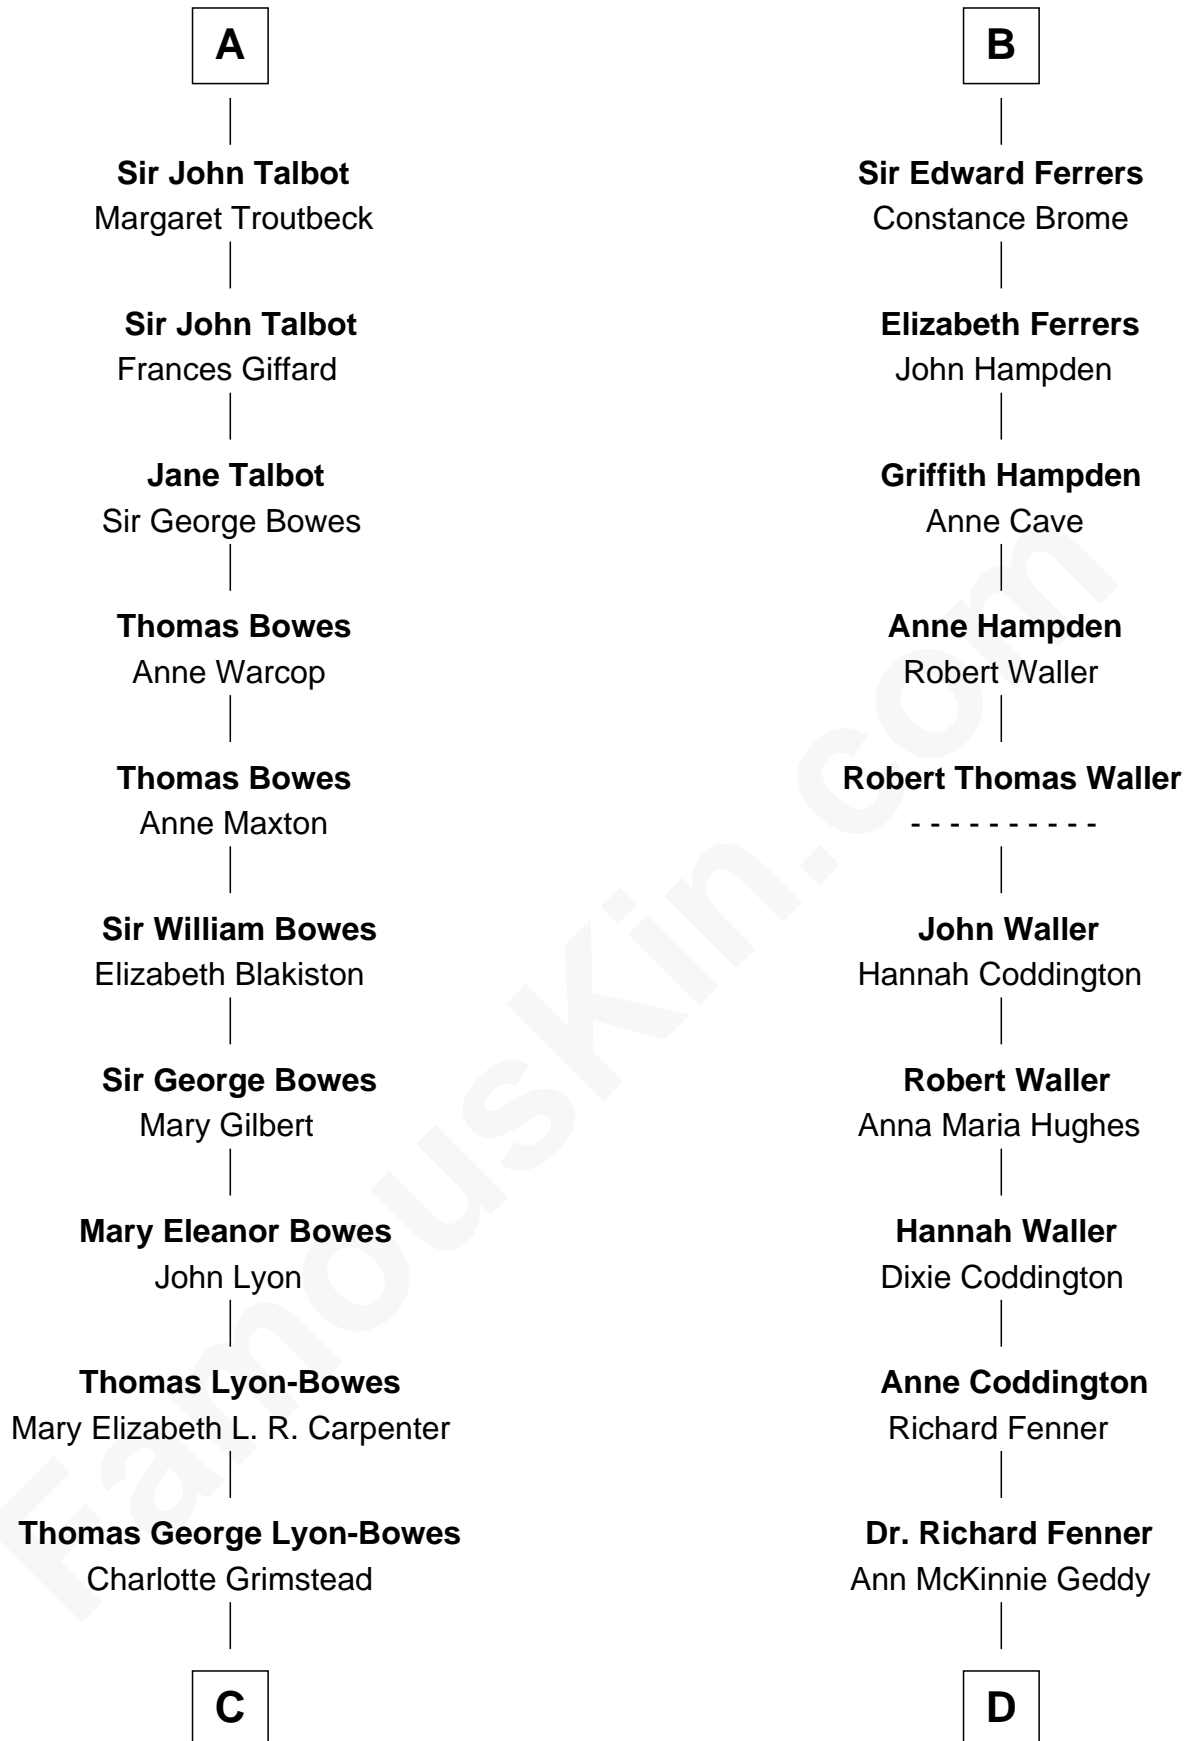

FamousKin.com Relationship Chart of

Queen Elizabeth II

Queen of the United Kingdom

20th cousin 1 time removed of

John McCain

U.S. Senator from Arizona

Gunselm de Badlesmere

Bartholomew de Badlesmere

Joan Beauchamp

Elizabeth Butler

John Talbot

Sir Gilbert Talbot

Audrey Cotton

A

Bartholomew de Badlesmere

Margaret de Clare

Margery de Badlesmere

Sir William de Ros

Maud de Roos

John de Welles

Margery de Welles

Stephen le Scrope

Maude le Scrope

Sir Baldwin Freville

Elizabeth Freville

Sir Thomas Ferrers

Sir Henry Ferrers

Margaret Heckstall

B

Elizabeth II photo by [Eric Draper](#)