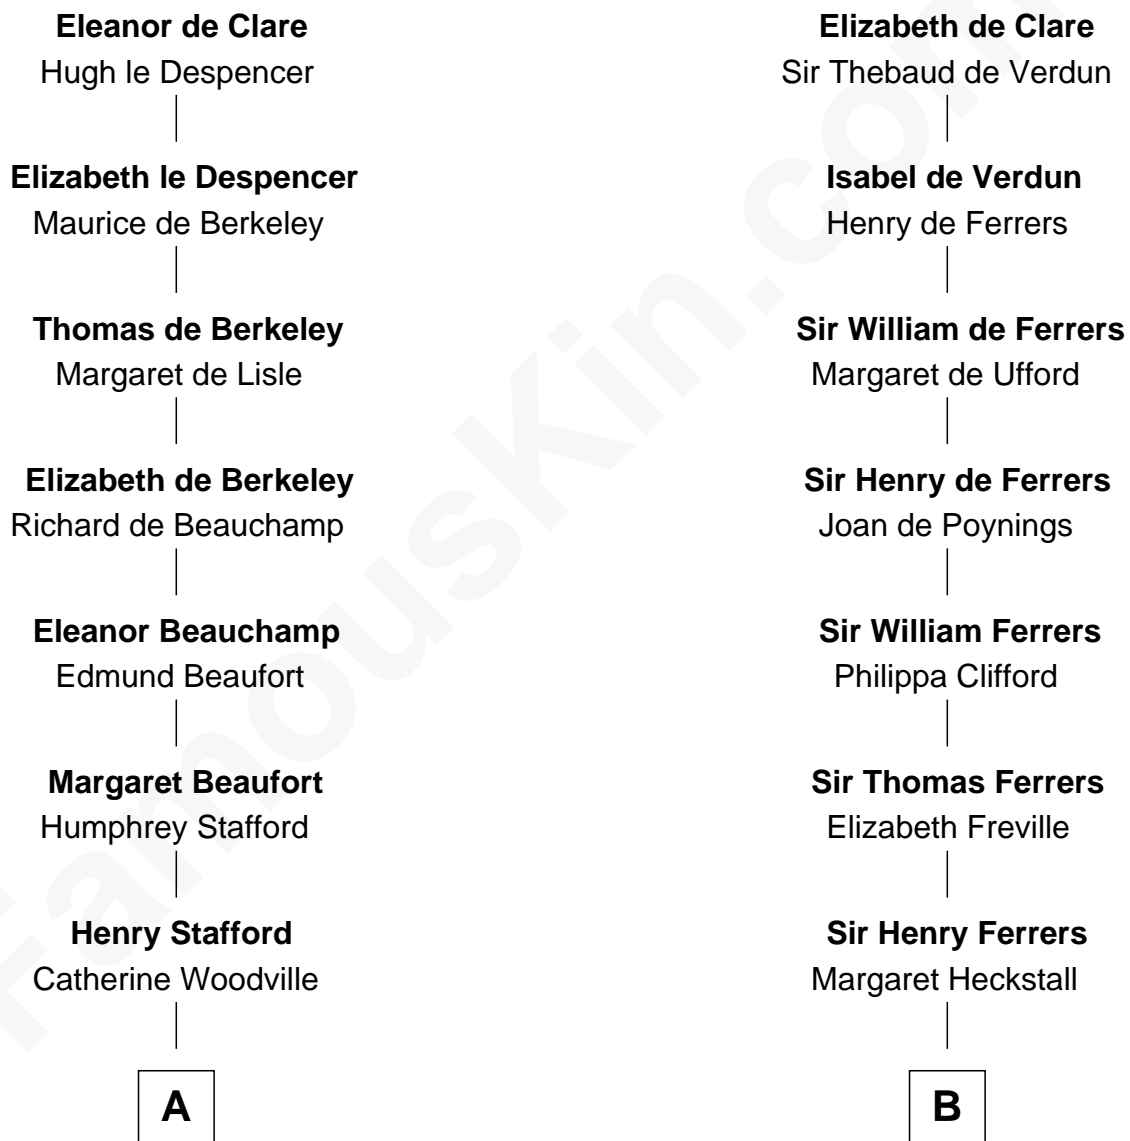

FamousKin.com Relationship Chart of

Queen Elizabeth II

Queen of the United Kingdom

21st cousin of

John McCain

U.S. Senator from Arizona

Sir Gilbert de Clare

Joan of Acre

George VI, King of the United Kingdom

Queen Elizabeth II

Queen of the United Kingdom

D

Eliza Geddy Fenner

James Vaulx

James Junius Vaulx

Margaret Garside

Katherine Davey Vaulx

Adm. John Sidney McCain

Adm. John Sidney McCain

Roberta Wright

John McCain

U.S. Senator from Arizona