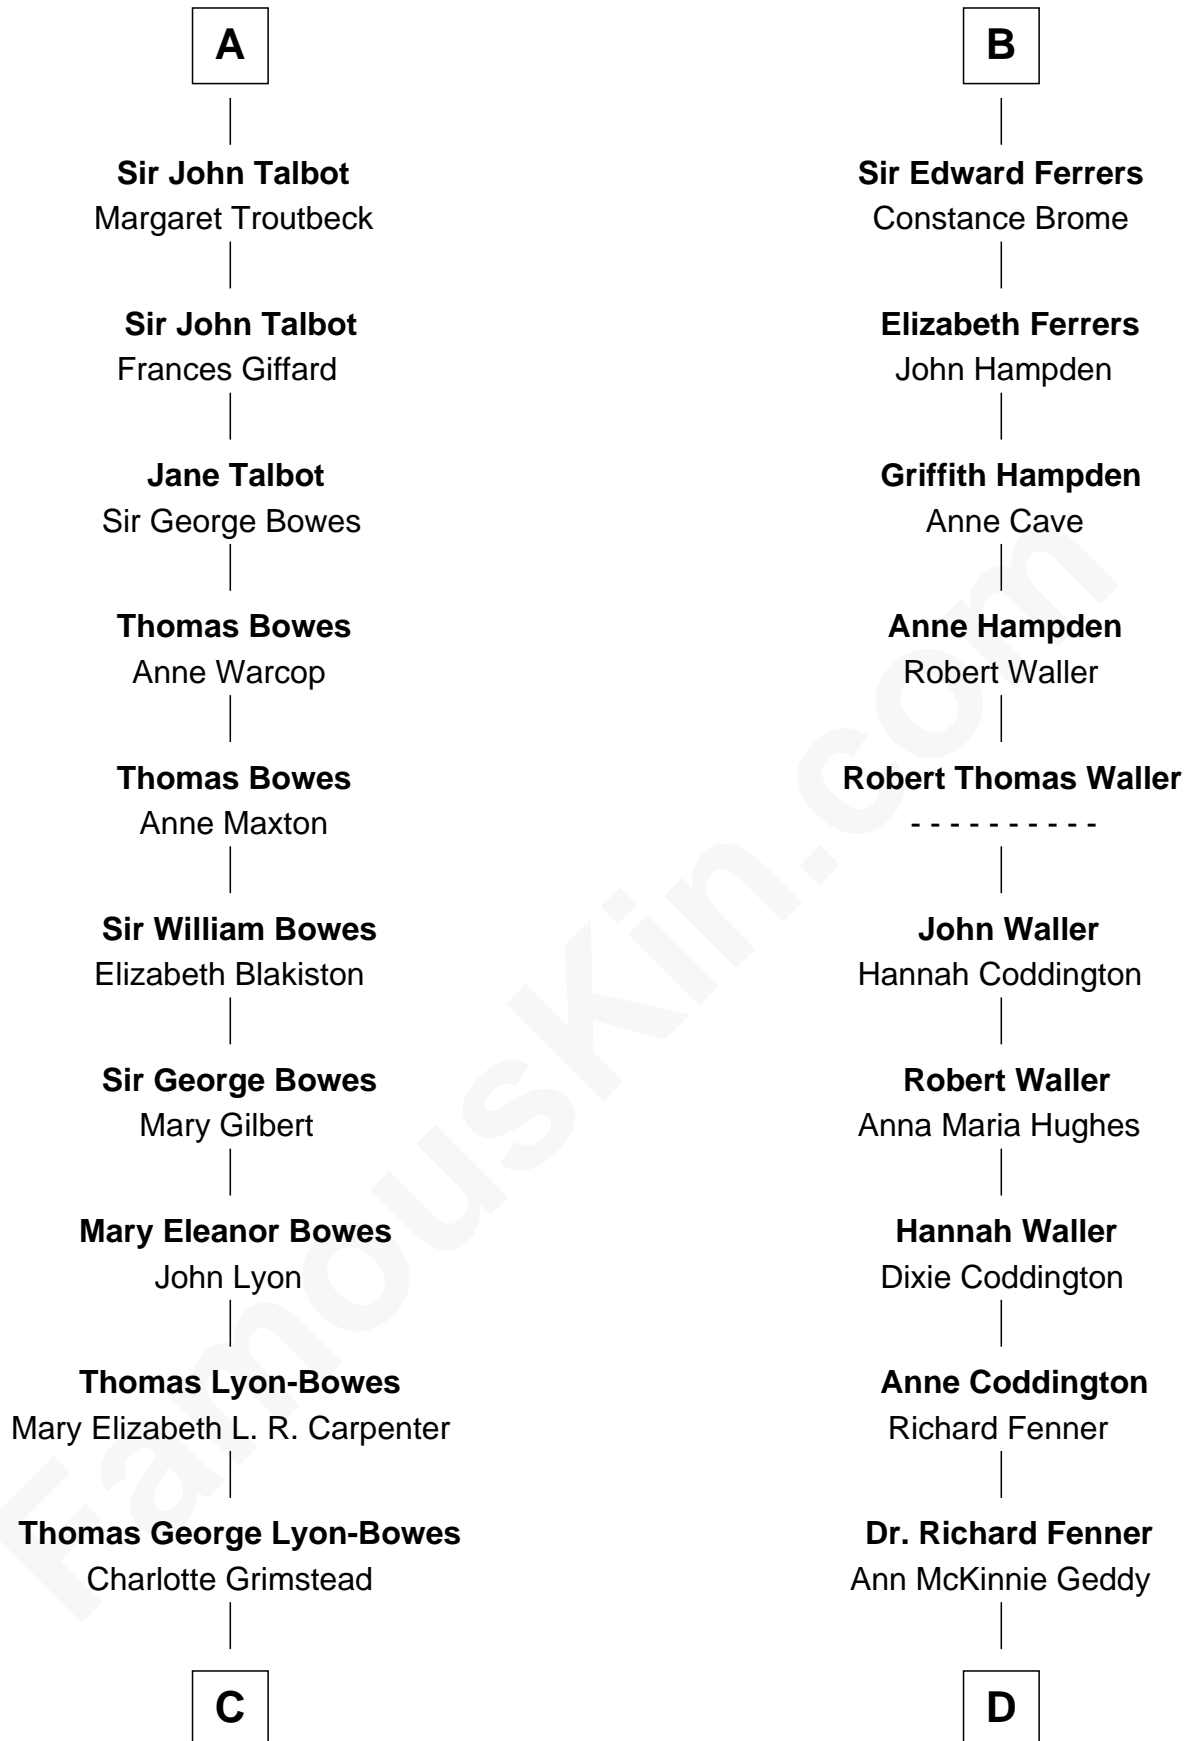

FamousKin.com Relationship Chart of

Queen Elizabeth II

Queen of the United Kingdom

20th cousin 1 time removed of

John McCain

U.S. Senator from Arizona

John de Vaux

Elizabeth II photo by [Eric Draper](#)