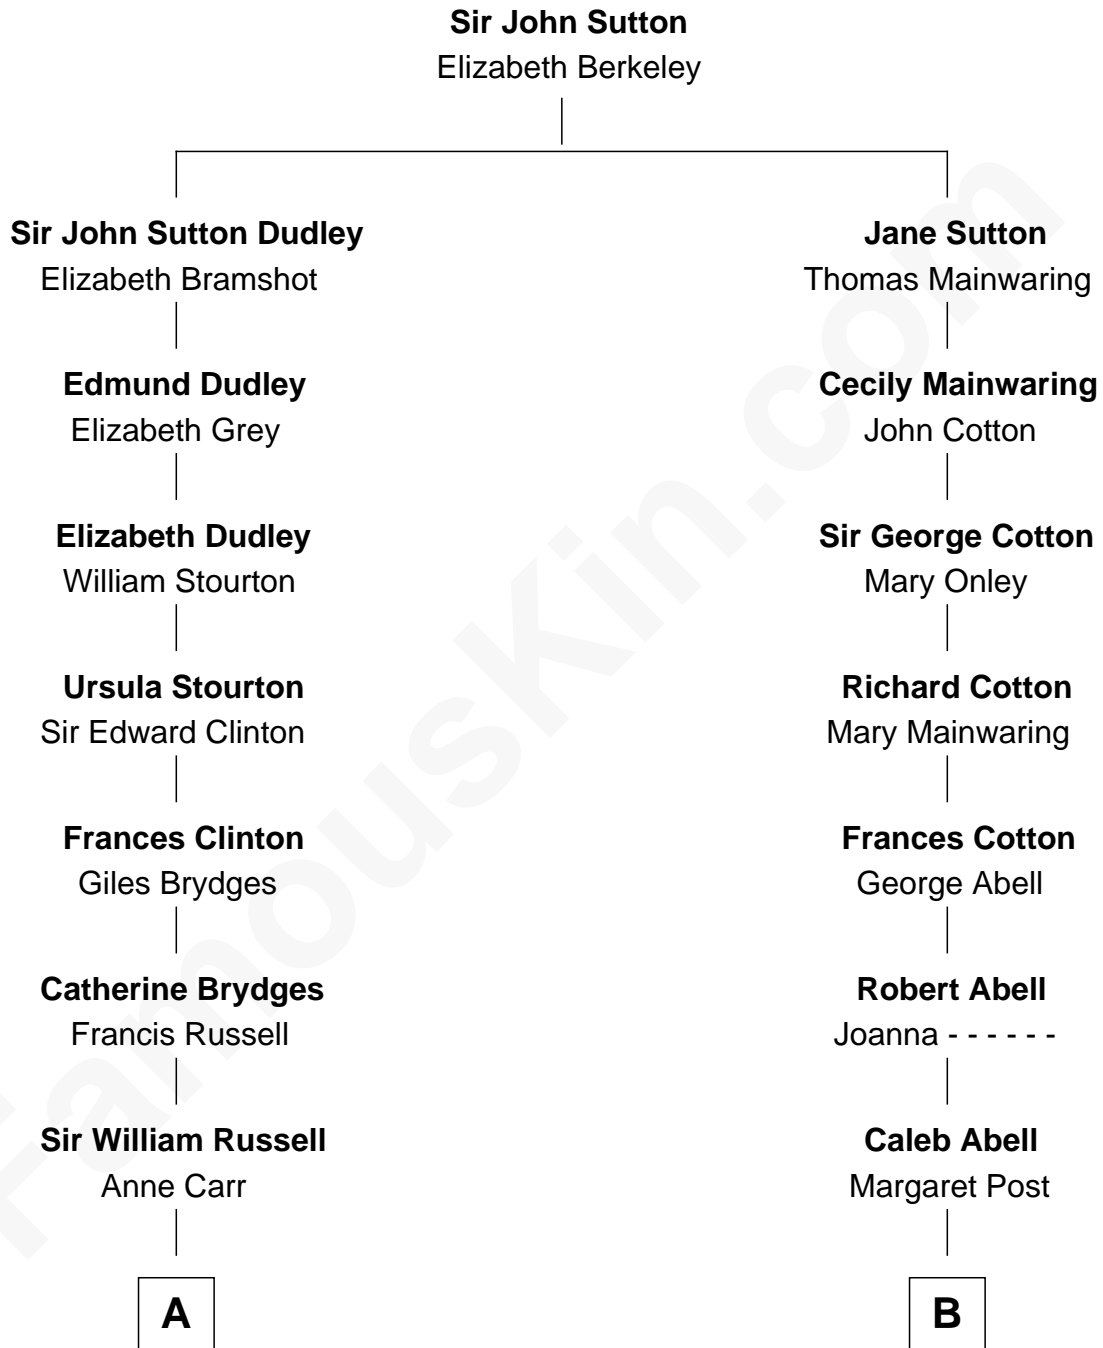

FamousKin.com Relationship Chart of

Queen Elizabeth II

Queen of the United Kingdom

15th cousin 1 time removed of

Illeana Douglas

TV and Movie Actress

A

William Russell
Rachel Wriothesley