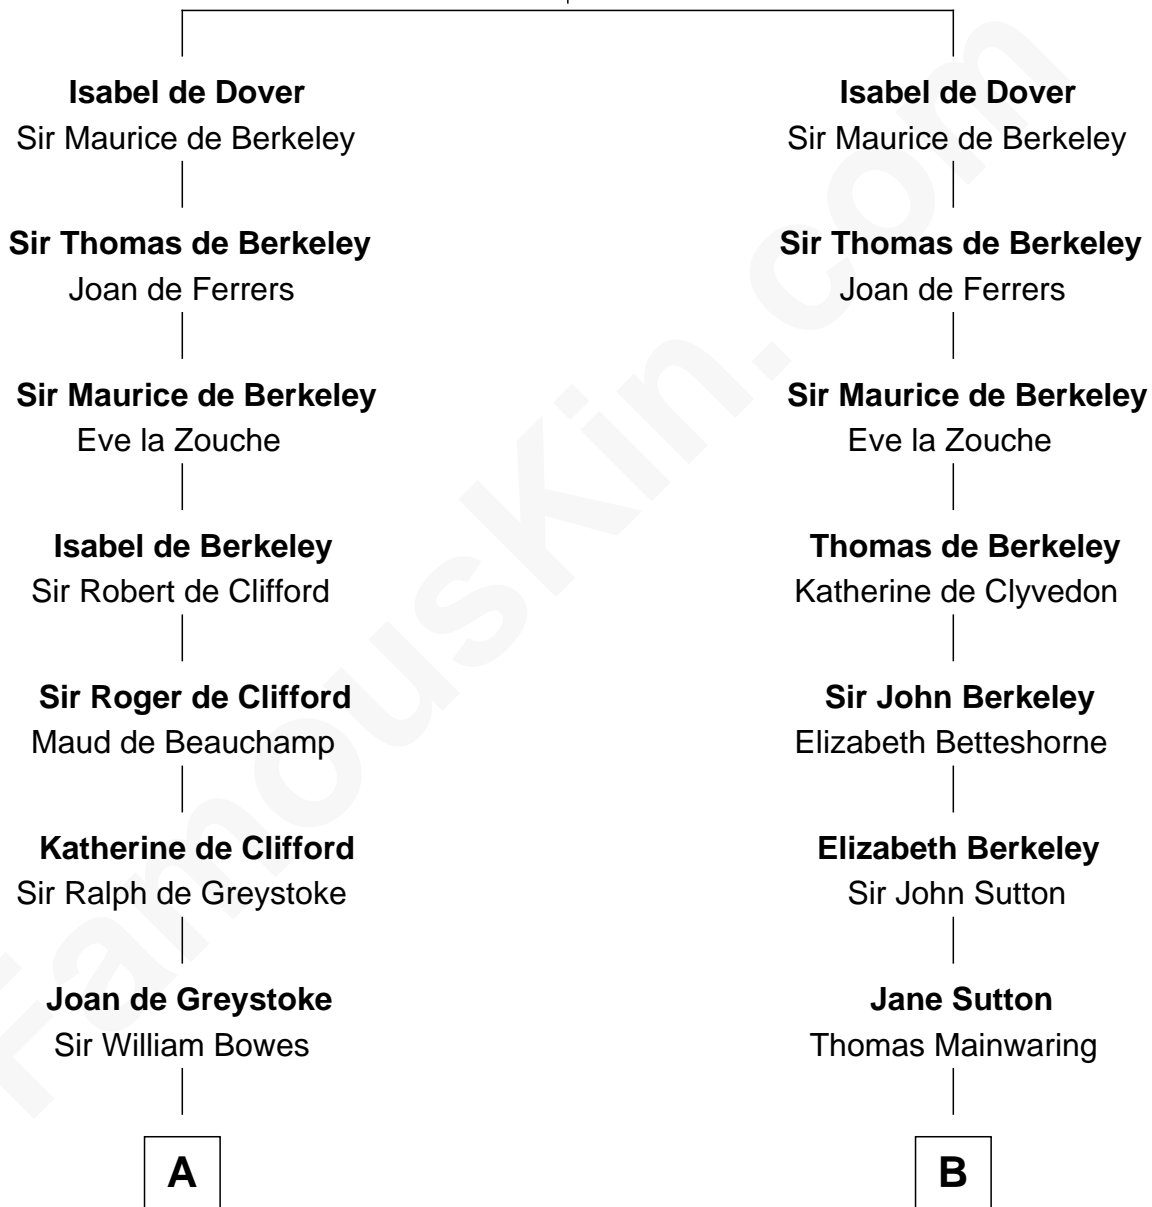

# FamousKin.com Relationship Chart of

**Queen Elizabeth II**

*Queen of the United Kingdom*

21st cousin of

**Illeana Douglas**

*TV and Movie Actress*

**Sir Richard FitzRoy**

Rose de Dover

**C**

**Thomas George Lyon-Bowes**

Charlotte Grimstead

**Claude Bowes-Lyon**

Frances Dora Smith

**Claude George Bowes-Lyon**

Cecilia Nina Cavendish-Bentinck

**Elizabeth Bowes-Lyon**

George VI, King of the United Kingdom

**Queen Elizabeth II**

*Queen of the United Kingdom*

**D**

**Emma Jane Douglas**

Col. George Taliaferro Shackelford

**Lena Priscilla Shackelford**

Edouard Gregory Hesselberg