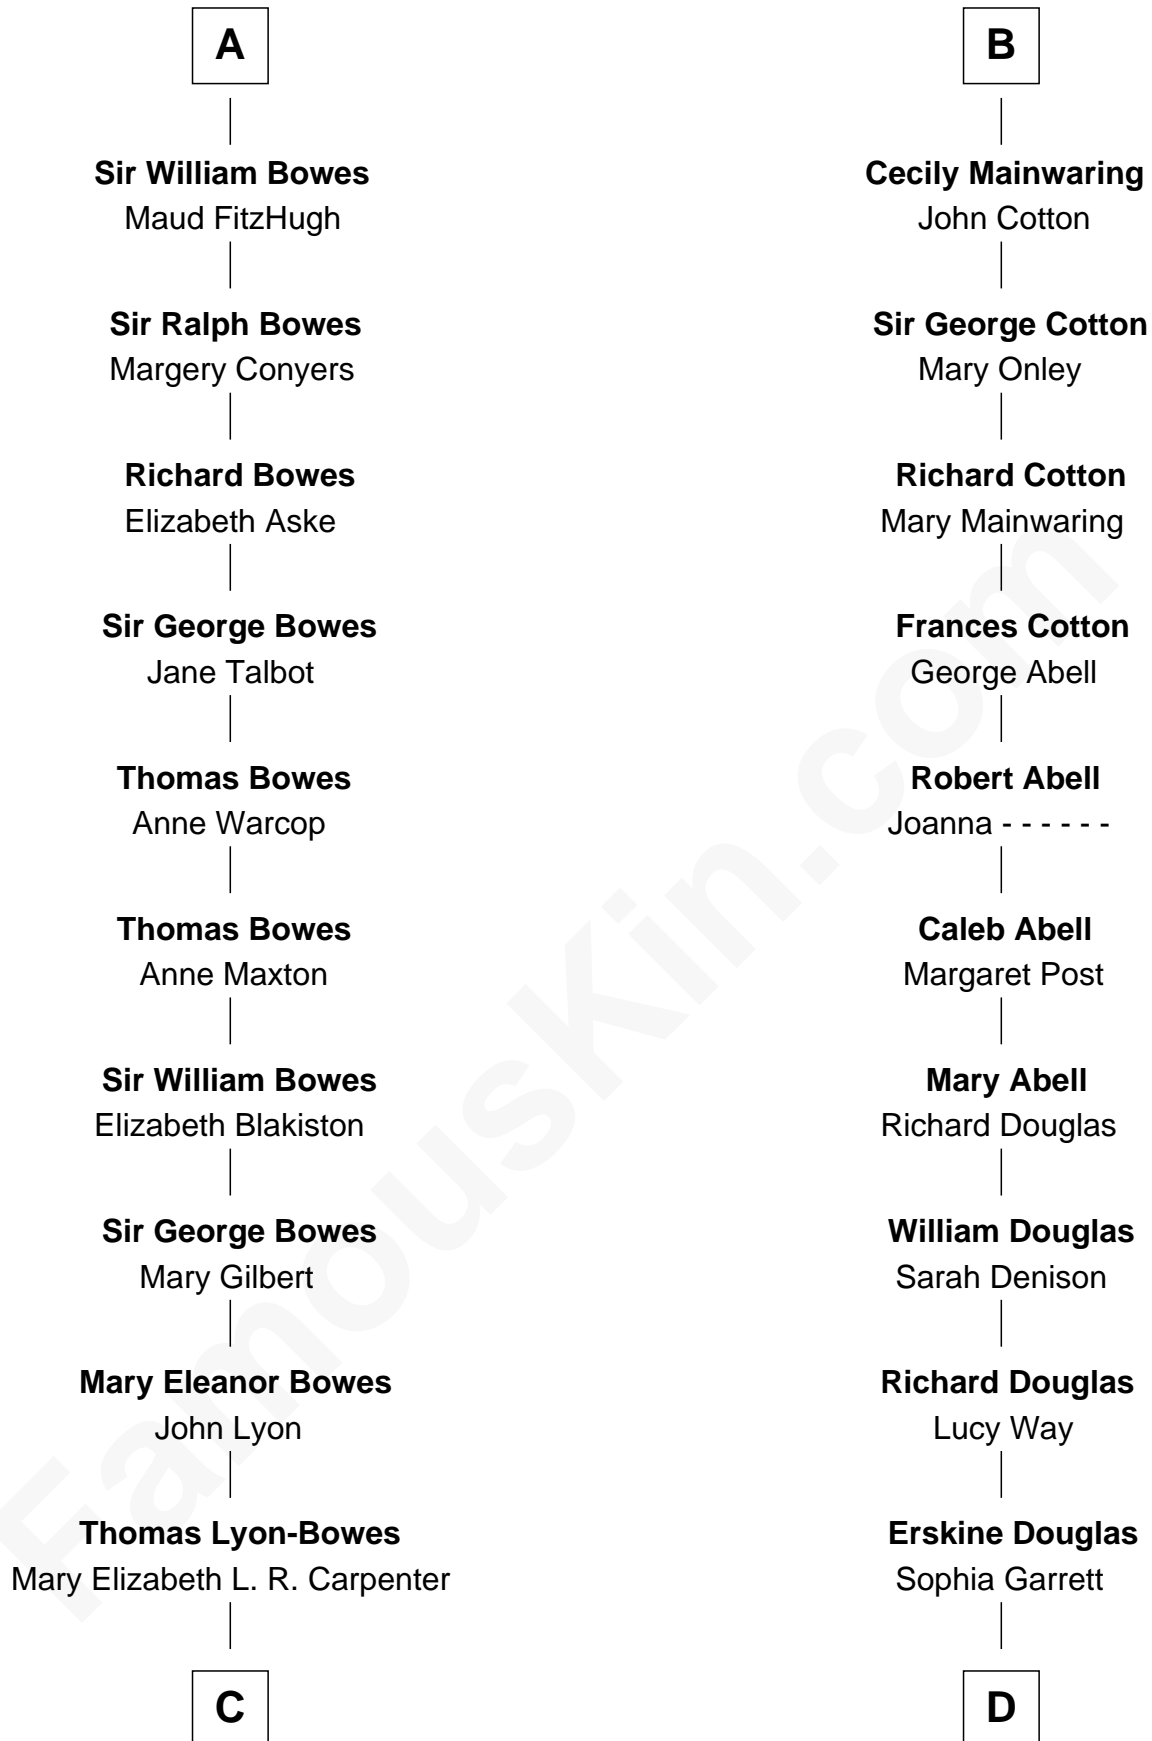

# FamousKin.com Relationship Chart of

**Queen Elizabeth II**

*Queen of the United Kingdom*

21st cousin of

**Illeana Douglas**

*TV and Movie Actress*

**Sir Richard FitzRoy**

Rose de Dover

**C**

**Thomas George Lyon-Bowes**

Charlotte Grimstead

**Claude Bowes-Lyon**

Frances Dora Smith

**Claude George Bowes-Lyon**

Cecilia Nina Cavendish-Bentinck

**Elizabeth Bowes-Lyon**

George VI, King of the United Kingdom

**Queen Elizabeth II**

*Queen of the United Kingdom*

**D**

**Emma Jane Douglas**

Col. George Taliaferro Shackelford

**Lena Priscilla Shackelford**

Edouard Gregory Hesselberg