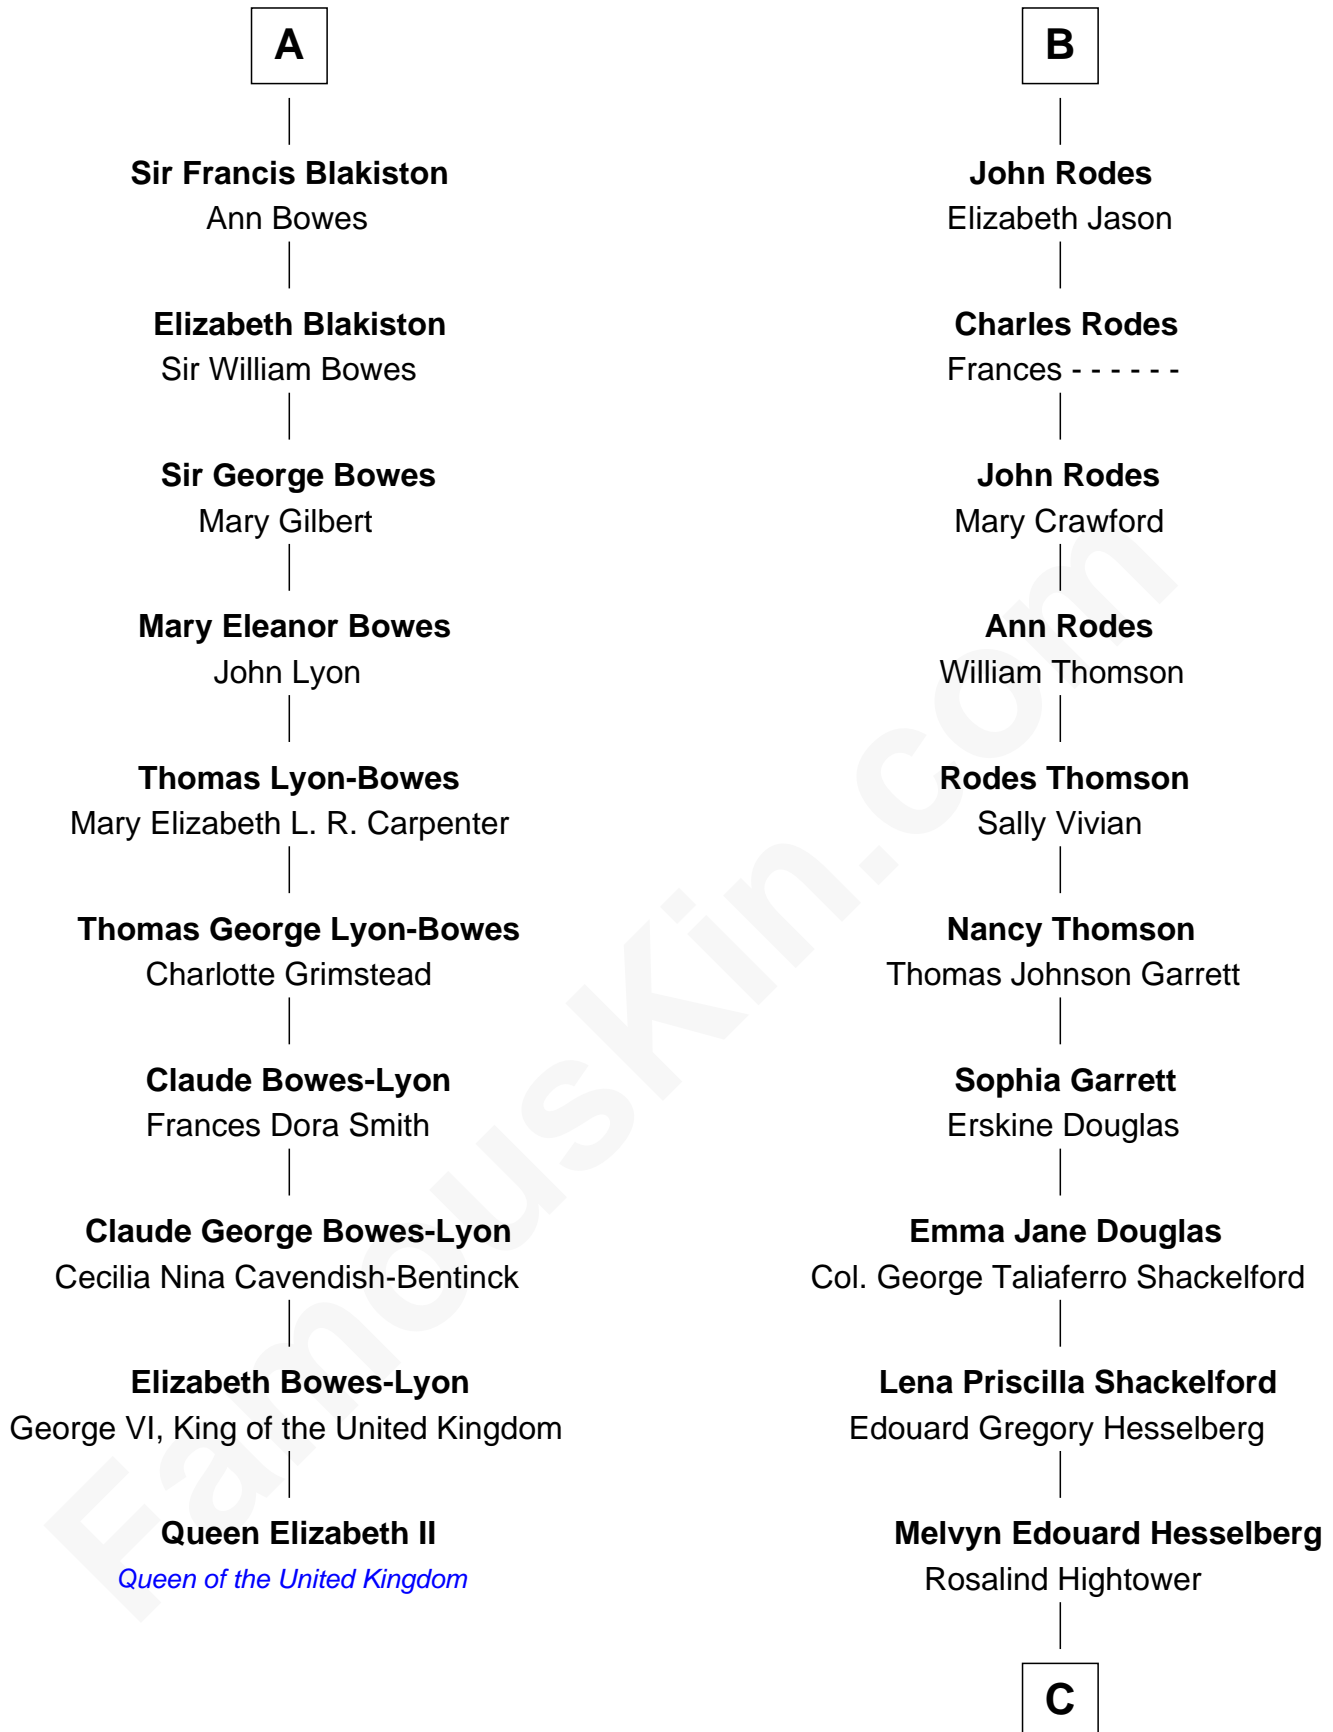

FamousKin.com Relationship Chart of

Queen Elizabeth II

Queen of the United Kingdom

16th cousin 2 times removed of

Illeana Douglas

TV and Movie Actress

Sir John Hastings

Anne Morley

C

Gregory Hesselberg

Joan Georgescu

Illeana Douglas

TV and Movie Actress

FamousKin.com