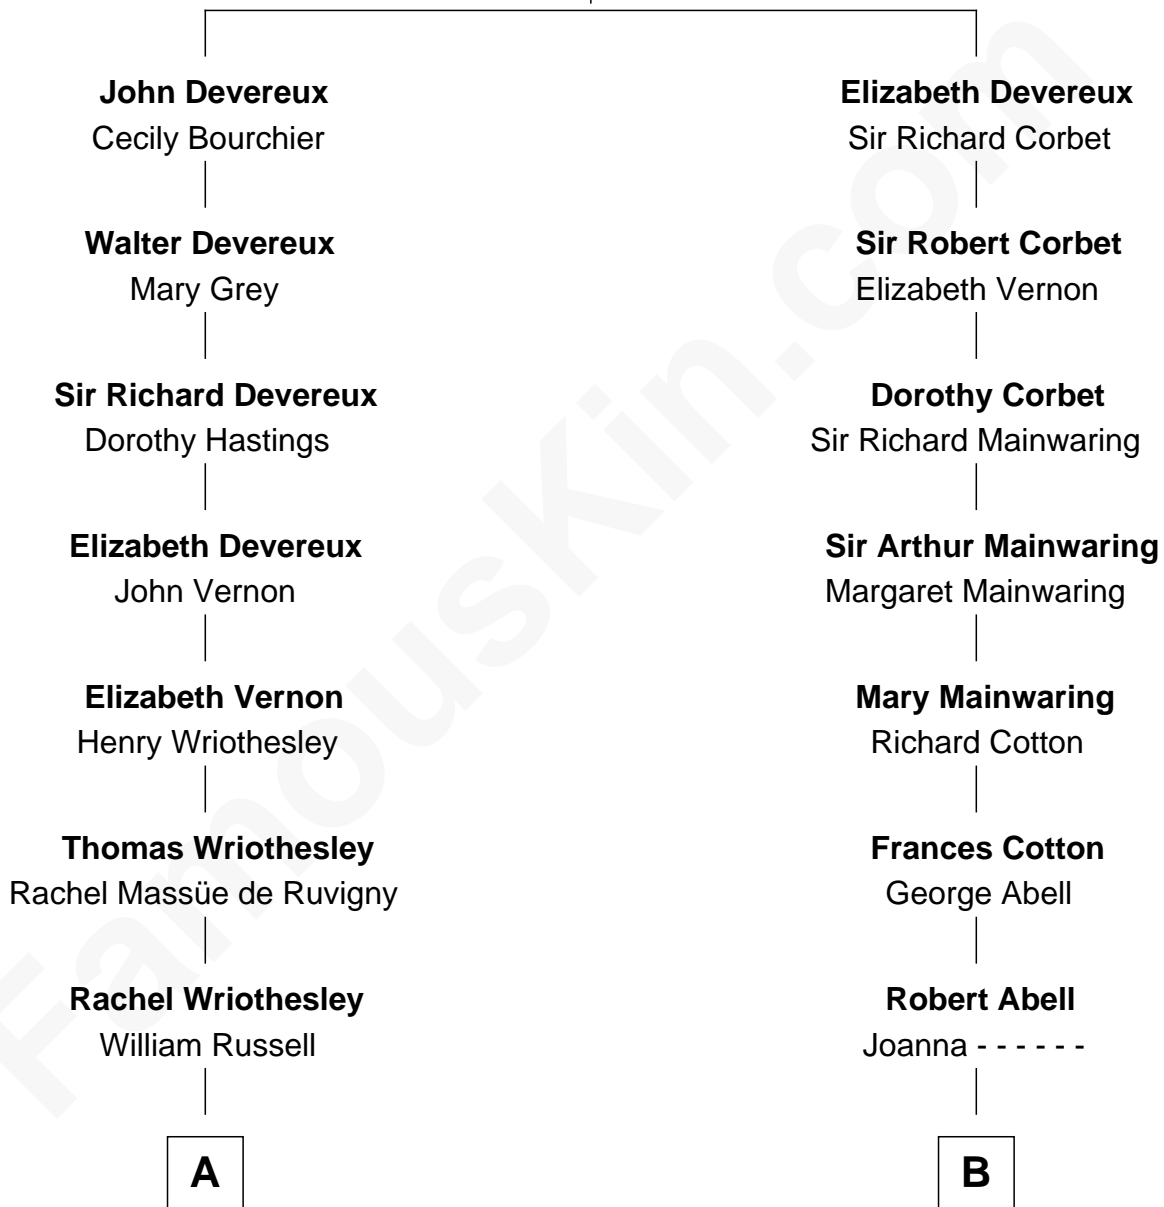

FamousKin.com

Relationship Chart of

Queen Elizabeth II

Queen of the United Kingdom

15th cousin 1 time removed of

Illeana Douglas

TV and Movie Actress

Sir Walter Devereux

Anne Ferrers

A

Rachel Russell
Sir William Cavendish

Sir William Cavendish
Catherine Hoskins

Sir William Cavendish
Charlotte Elizabeth Boyle

Dorothy Cavendish
William Henry Bentinck

Charles Augustus Cavendish-Bentinck
Anne Wellesley