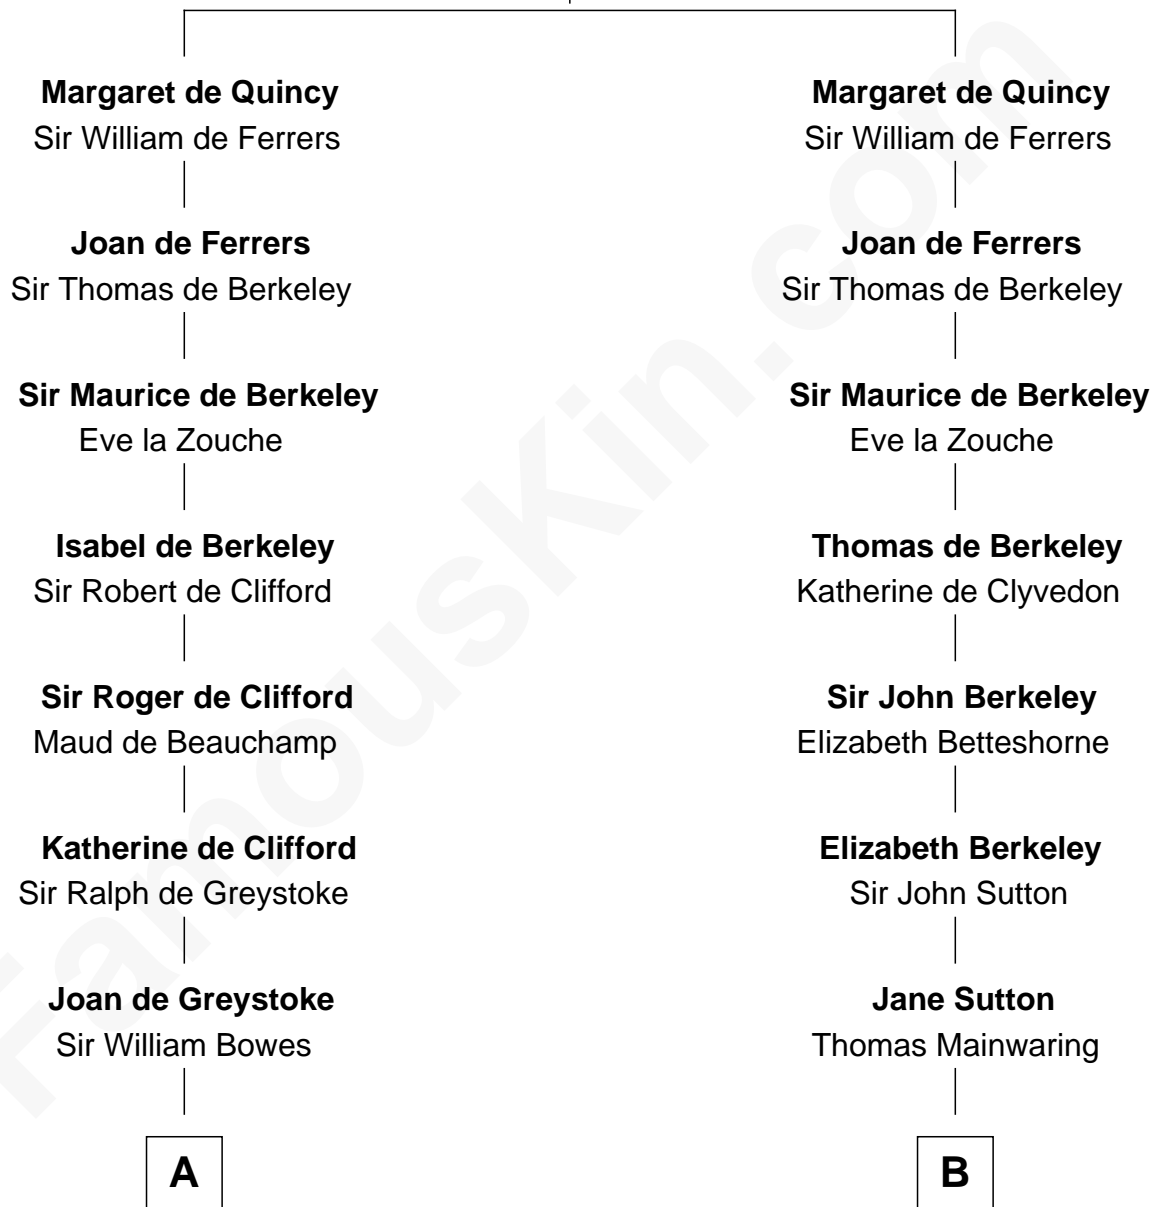

# FamousKin.com Relationship Chart of

**Queen Elizabeth II**

*Queen of the United Kingdom*

21st cousin of

**Illeana Douglas**

*TV and Movie Actress*

**Sir Roger de Quincy**

*Helen of Galloway*

**C**

**Thomas George Lyon-Bowes**

Charlotte Grimstead

**Claude Bowes-Lyon**

Frances Dora Smith

**Claude George Bowes-Lyon**

Cecilia Nina Cavendish-Bentinck

**Elizabeth Bowes-Lyon**

George VI, King of the United Kingdom

**Queen Elizabeth II**

*Queen of the United Kingdom*

**D**

**Emma Jane Douglas**

Col. George Taliaferro Shackelford

**Lena Priscilla Shackelford**

Edouard Gregory Hesselberg