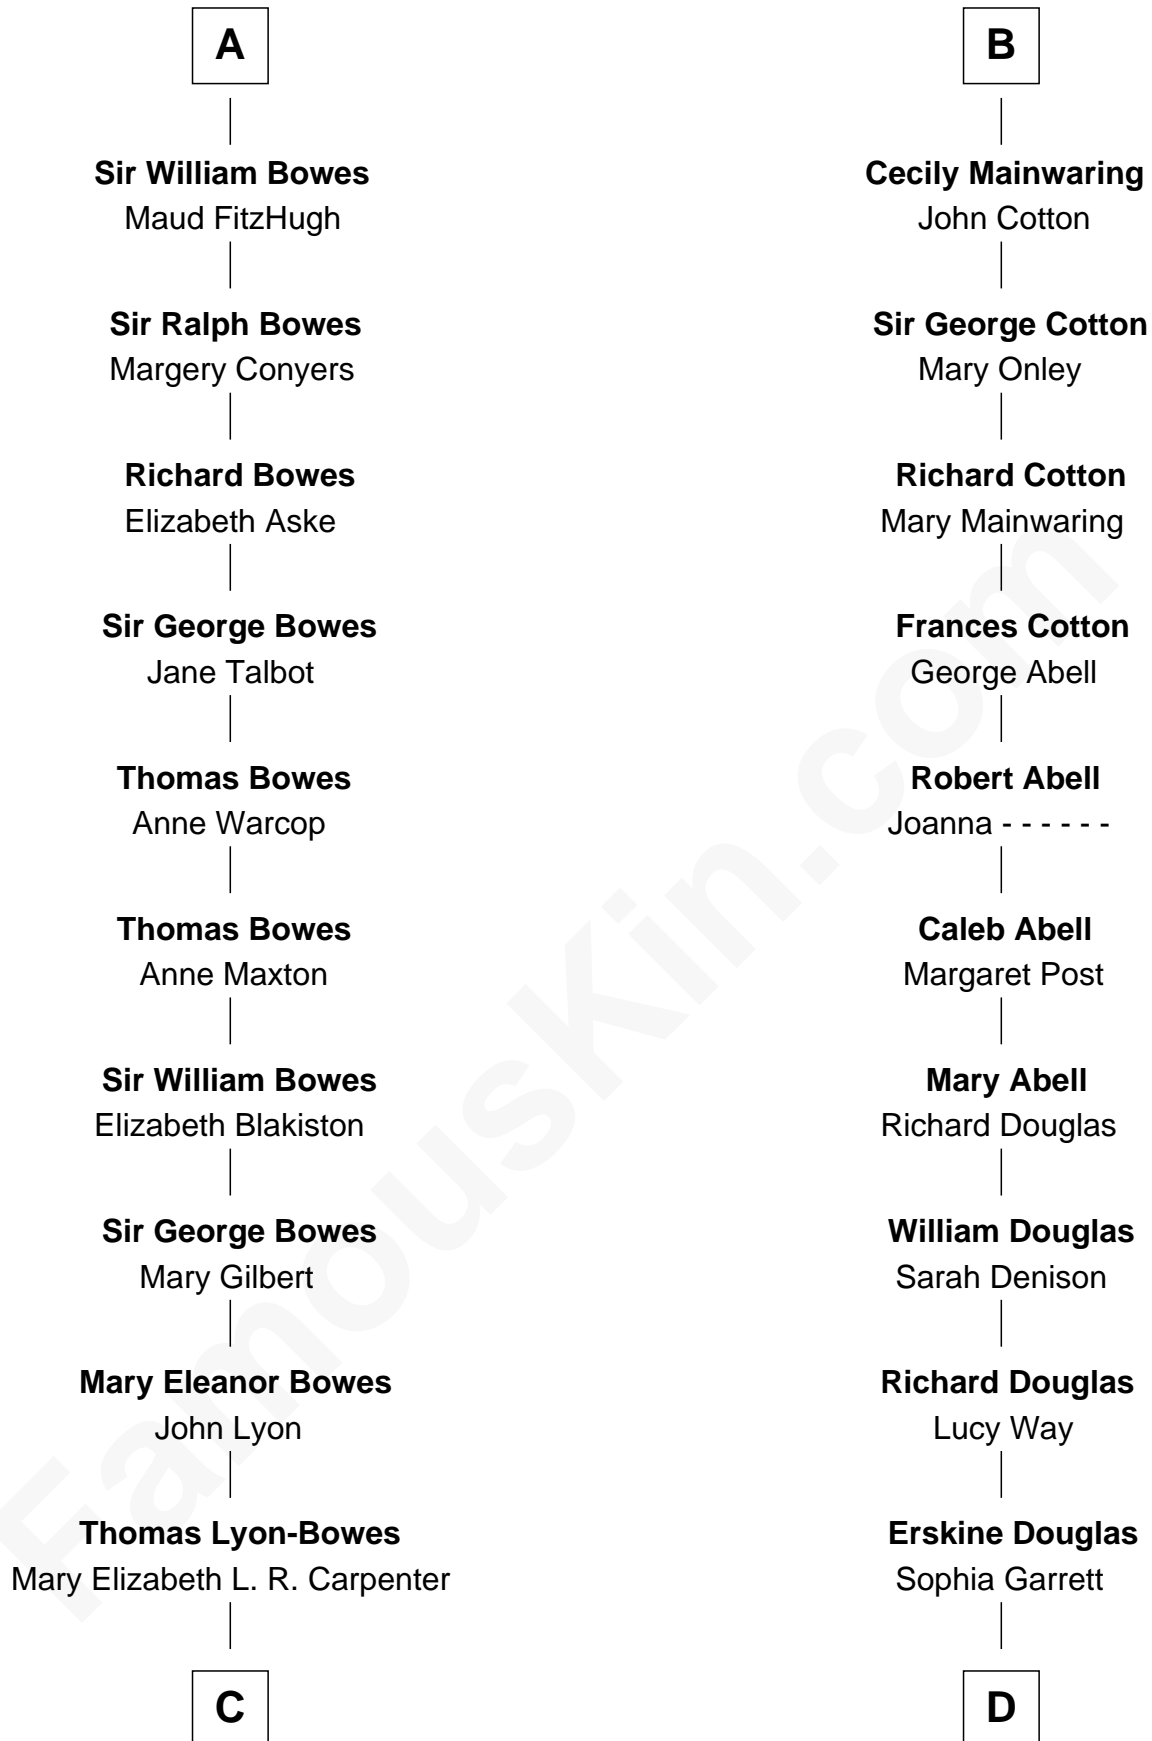

# FamousKin.com Relationship Chart of

**Queen Elizabeth II**

*Queen of the United Kingdom*

21st cousin of

**Illeana Douglas**

*TV and Movie Actress*

**Sir Roger de Quincy**

*Helen of Galloway*

**C**

**Thomas George Lyon-Bowes**

Charlotte Grimstead

**Claude Bowes-Lyon**

Frances Dora Smith

**Claude George Bowes-Lyon**

Cecilia Nina Cavendish-Bentinck

**Elizabeth Bowes-Lyon**

George VI, King of the United Kingdom

**Queen Elizabeth II**

*Queen of the United Kingdom*

**D**

**Emma Jane Douglas**

Col. George Taliaferro Shackelford

**Lena Priscilla Shackelford**

Edouard Gregory Hesselberg