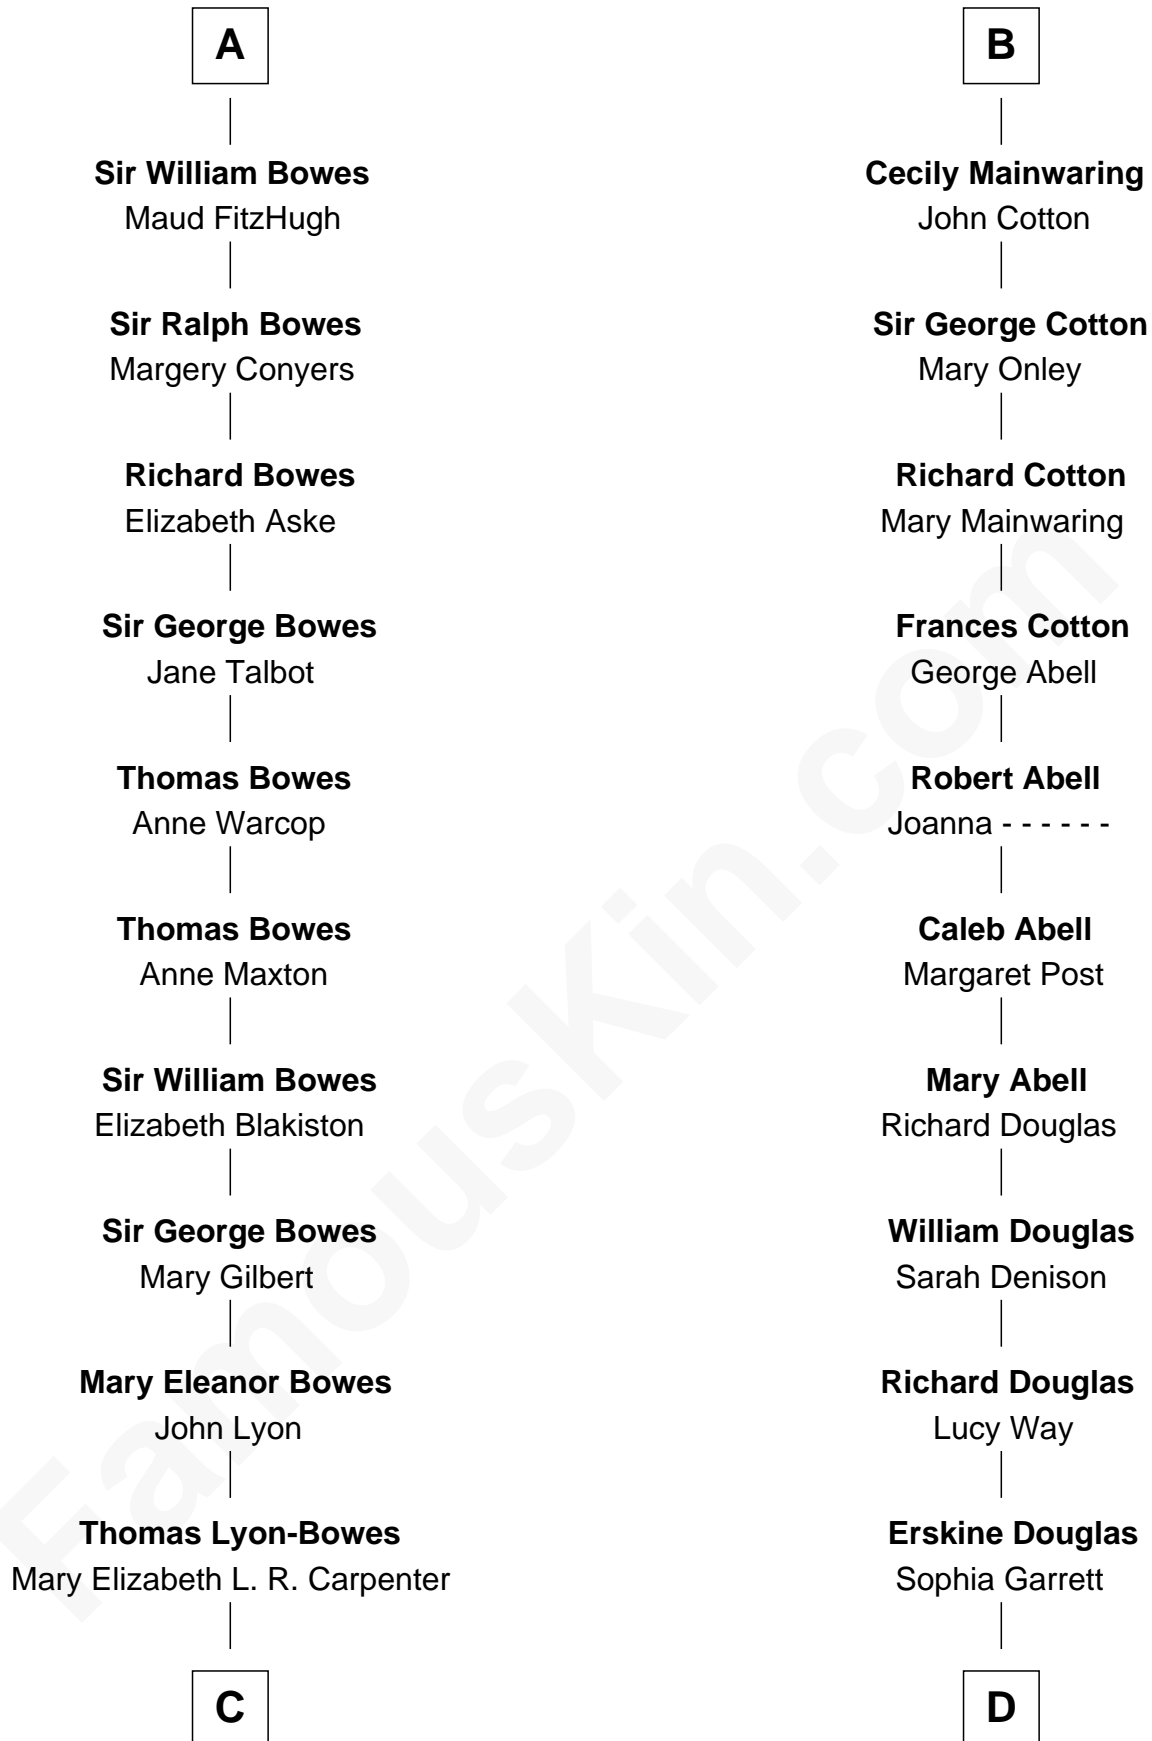

# FamousKin.com Relationship Chart of

**Queen Elizabeth II**

*Queen of the United Kingdom*

21st cousin of

**Illeana Douglas**

*TV and Movie Actress*

**William de Cantilupe**

**C**

**Thomas George Lyon-Bowes**

Charlotte Grimstead

**Claude Bowes-Lyon**

Frances Dora Smith

**Claude George Bowes-Lyon**

Cecilia Nina Cavendish-Bentinck

**Elizabeth Bowes-Lyon**

George VI, King of the United Kingdom

**Queen Elizabeth II**

*Queen of the United Kingdom*

**D**

**Emma Jane Douglas**

Col. George Taliaferro Shackelford

**Lena Priscilla Shackelford**

Edouard Gregory Hesselberg

**Melvyn Edouard Hesselberg**