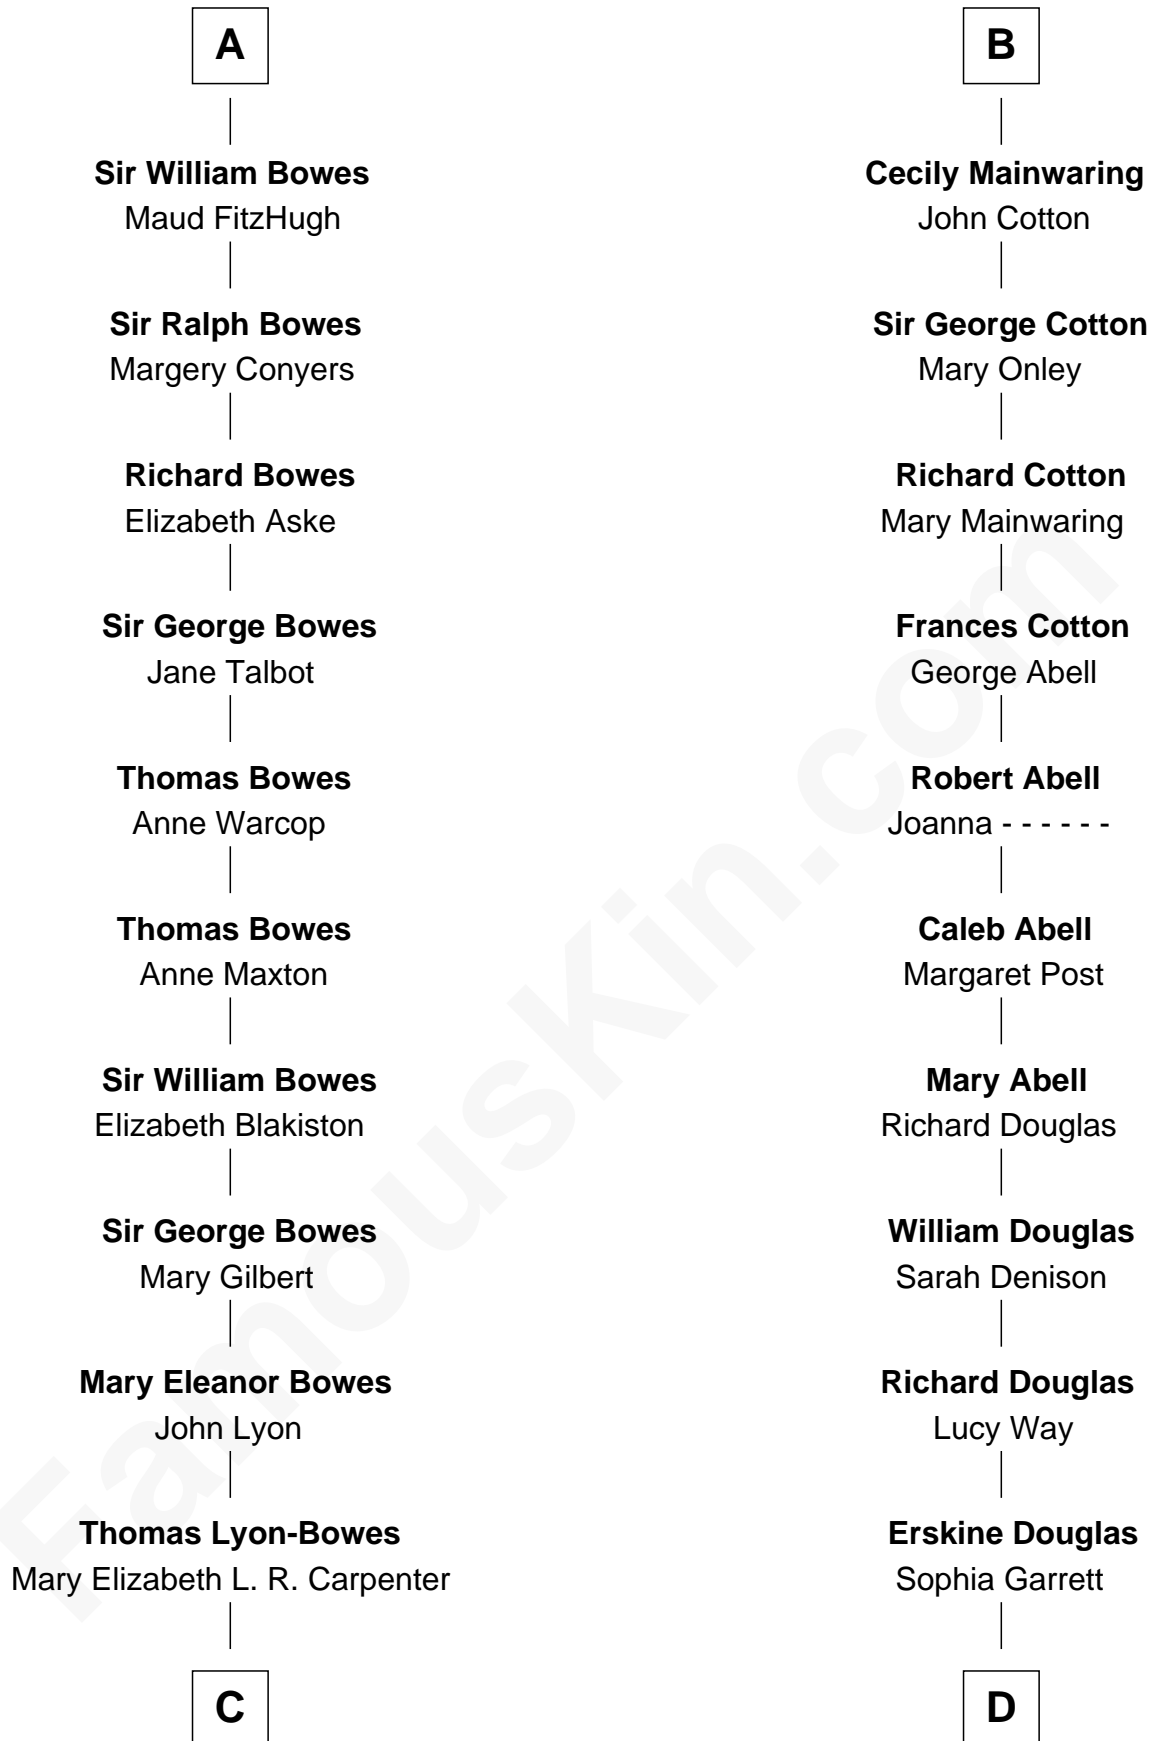

# FamousKin.com Relationship Chart of

**Queen Elizabeth II**

*Queen of the United Kingdom*

21st cousin of

**Illeana Douglas**

*TV and Movie Actress*

**Sir William de Ferrers**

Agnes of Chester

**C**

**Thomas George Lyon-Bowes**

Charlotte Grimstead

**Claude Bowes-Lyon**

Frances Dora Smith

**Claude George Bowes-Lyon**

Cecilia Nina Cavendish-Bentinck

**Elizabeth Bowes-Lyon**

George VI, King of the United Kingdom

**Queen Elizabeth II**

*Queen of the United Kingdom*

**D**

**Emma Jane Douglas**

Col. George Taliaferro Shackelford

**Lena Priscilla Shackelford**

Edouard Gregory Hesselberg