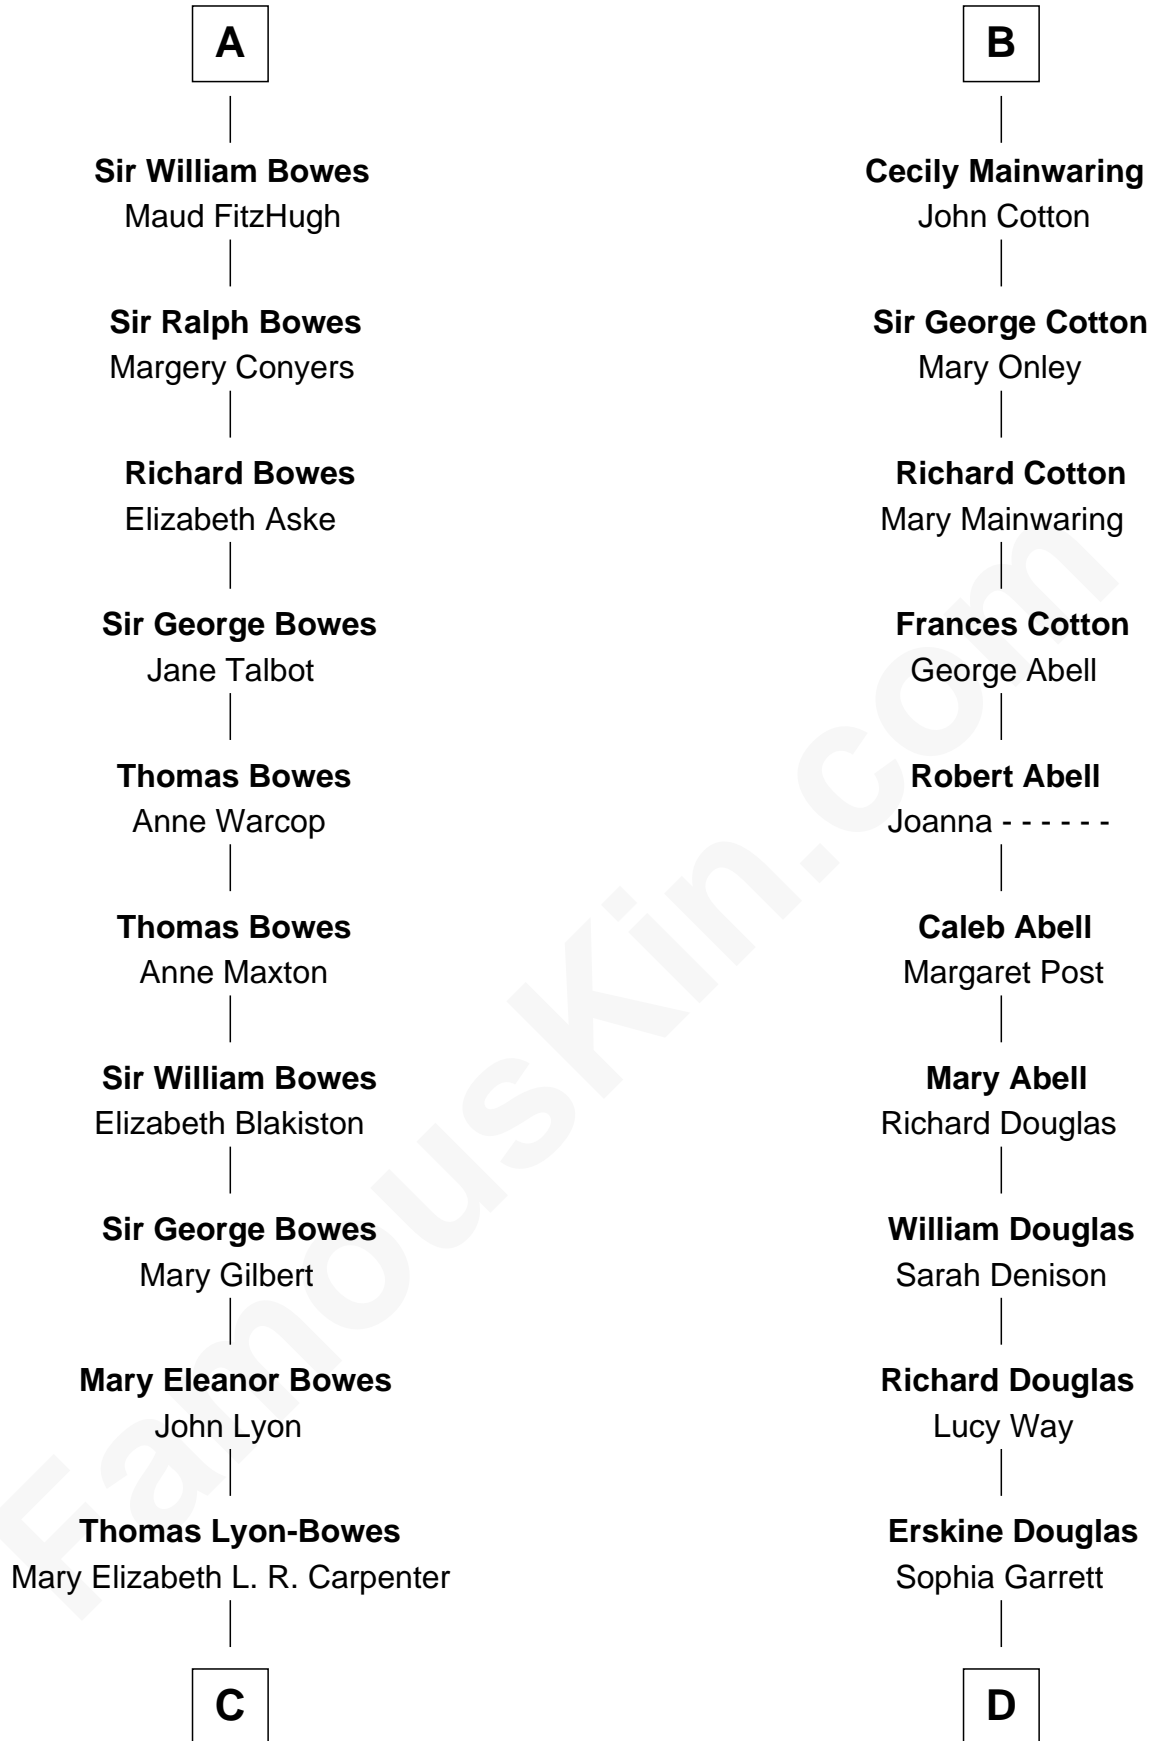

FamousKin.com Relationship Chart of

Queen Elizabeth II

Queen of the United Kingdom

21st cousin of

Illeana Douglas

TV and Movie Actress

William de Braiose

Eva Marshal

George VI, King of the United Kingdom

Queen Elizabeth II

Queen of the United Kingdom

D

Emma Jane Douglas

Col. George Taliaferro Shackelford

Lena Priscilla Shackelford

Edouard Gregory Hesselberg