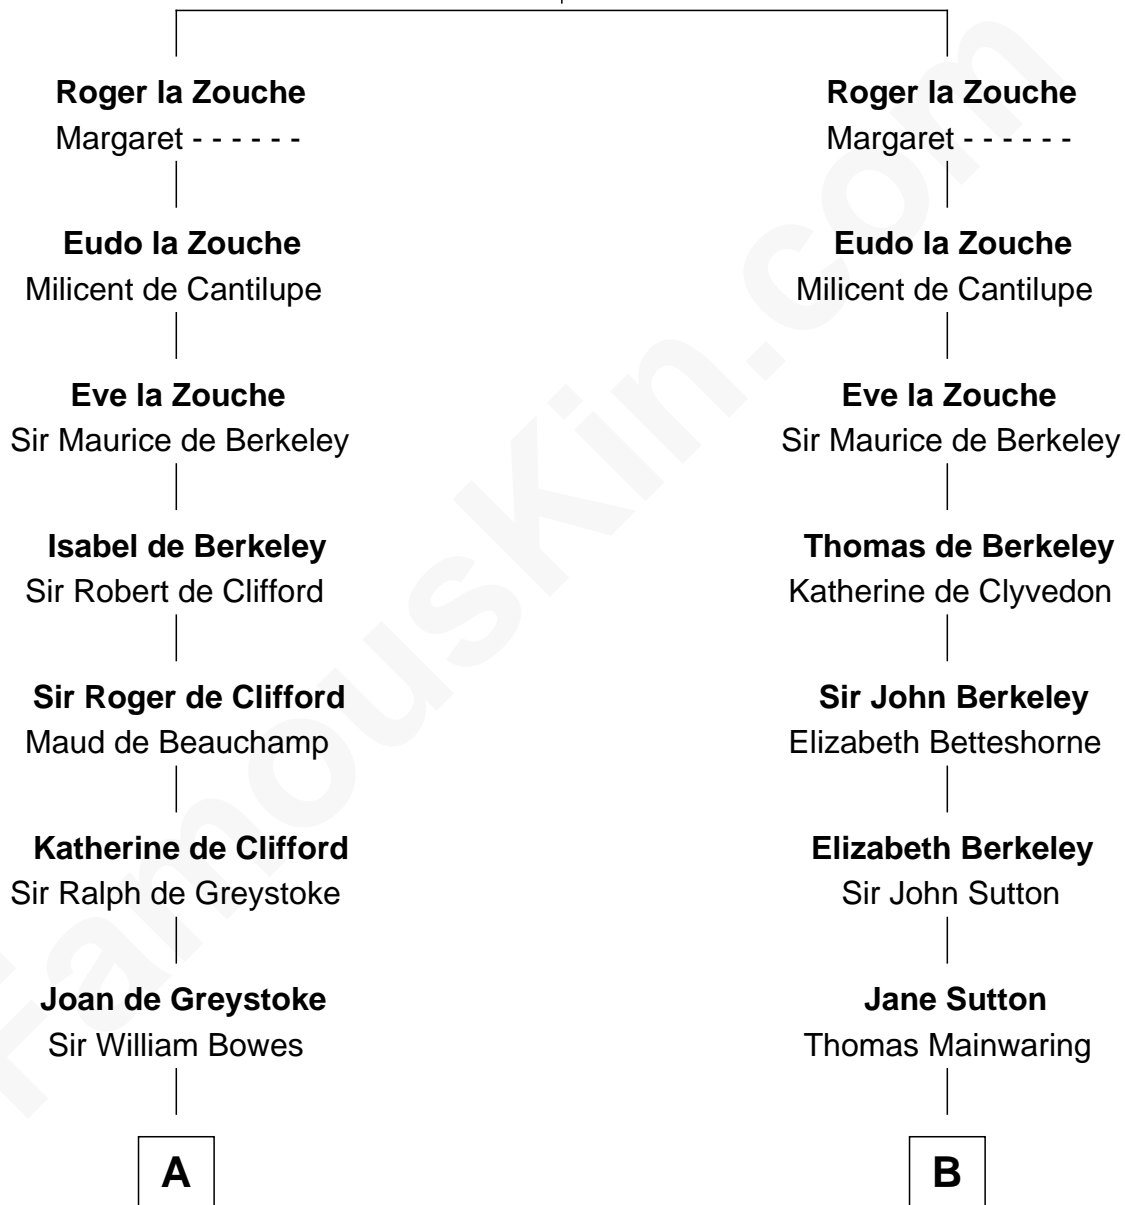

# FamousKin.com Relationship Chart of

**Queen Elizabeth II**

*Queen of the United Kingdom*

21st cousin of

**Illeana Douglas**

*TV and Movie Actress*

**Alan la Zouche**

Alice de Belmeis

**C**

**Thomas George Lyon-Bowes**

Charlotte Grimstead

**Claude Bowes-Lyon**

Frances Dora Smith

**Claude George Bowes-Lyon**

Cecilia Nina Cavendish-Bentinck

**Elizabeth Bowes-Lyon**

George VI, King of the United Kingdom

**Queen Elizabeth II**

*Queen of the United Kingdom*

**D**

**Emma Jane Douglas**

Col. George Taliaferro Shackelford

**Lena Priscilla Shackelford**

Edouard Gregory Hesselberg