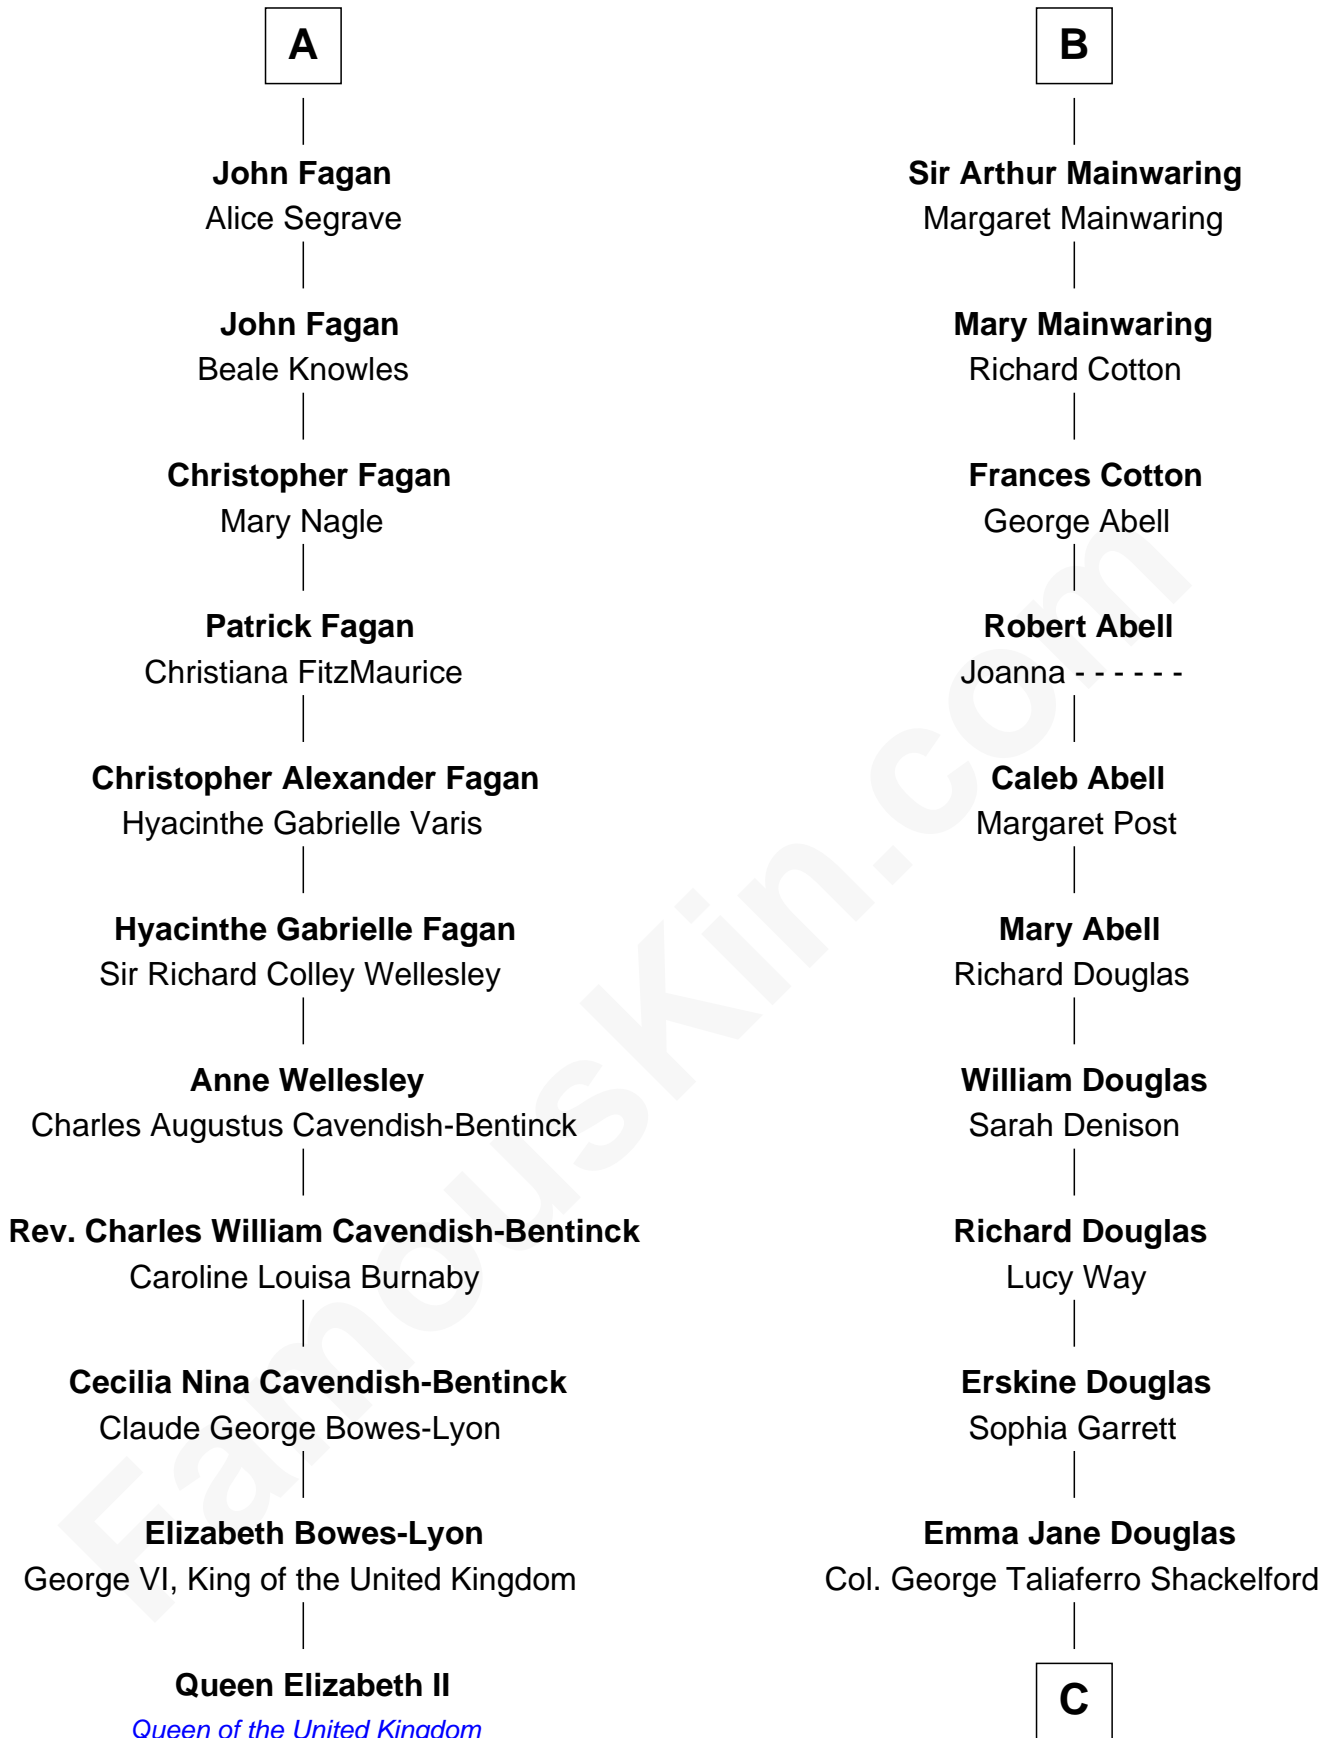

FamousKin.com Relationship Chart of

Queen Elizabeth II

Queen of the United Kingdom

17th cousin 3 times removed of

Illeana Douglas

TV and Movie Actress

C

Lena Priscilla Shackelford
Edouard Gregory Hesselberg