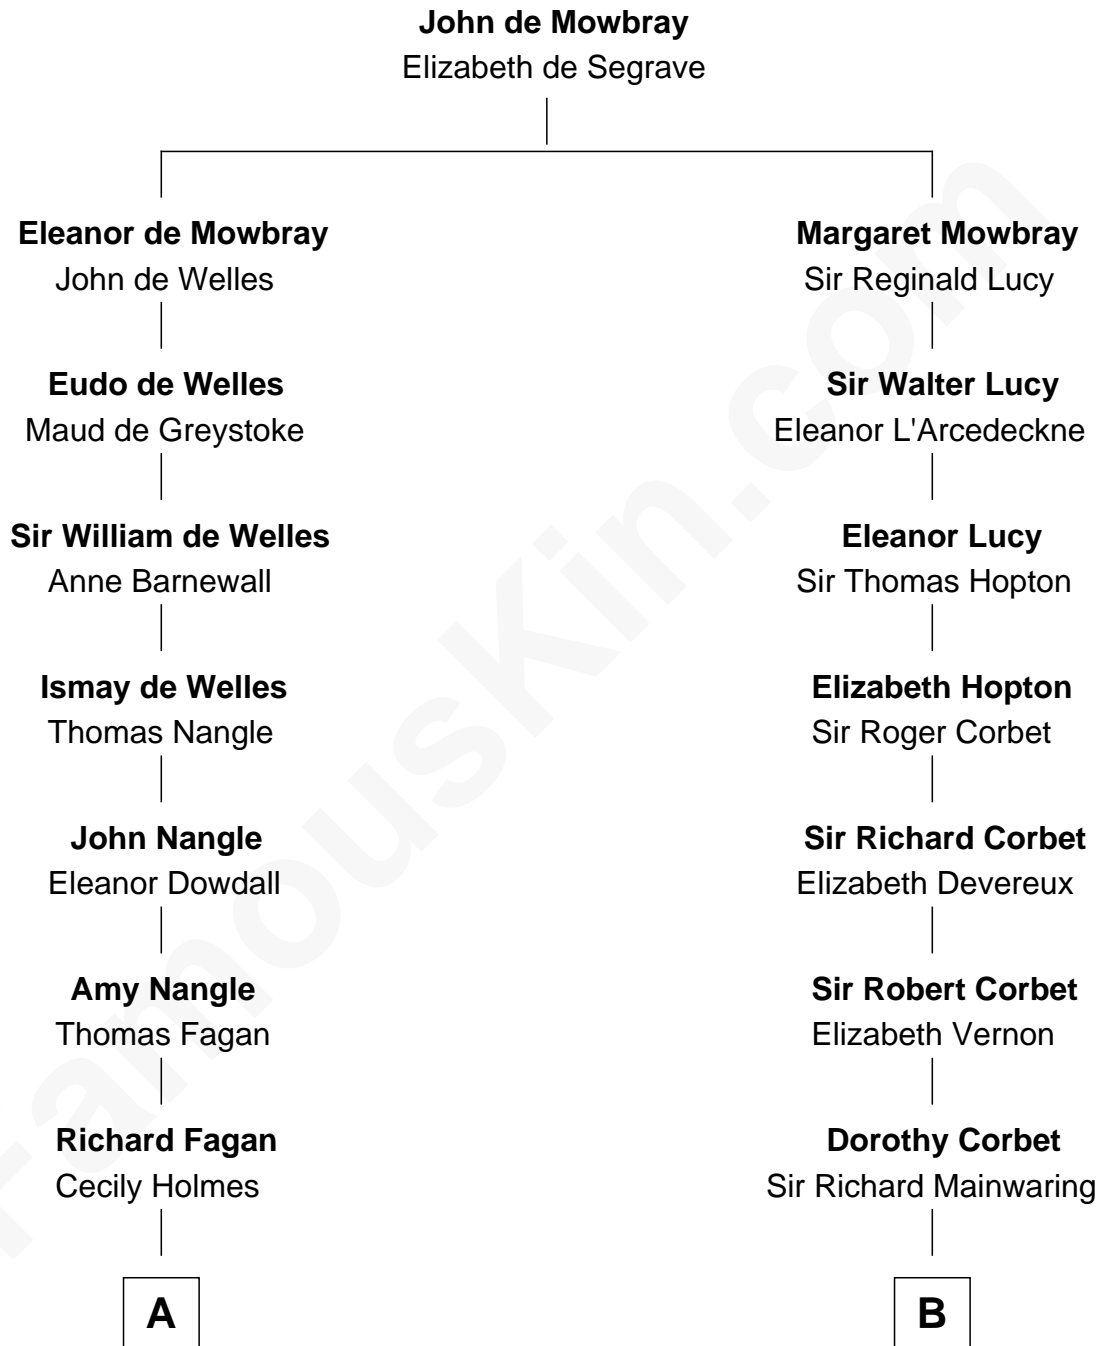

FamousKin.com Relationship Chart of

Queen Elizabeth II

Queen of the United Kingdom

17th cousin 3 times removed of

Illeana Douglas

TV and Movie Actress

C

Lena Priscilla Shackelford
Edouard Gregory Hesselberg

Melvyn Edouard Hesselberg
Rosalind Hightower

Gregory Hesselberg
Joan Georgescu

Illeana Douglas
TV and Movie Actress