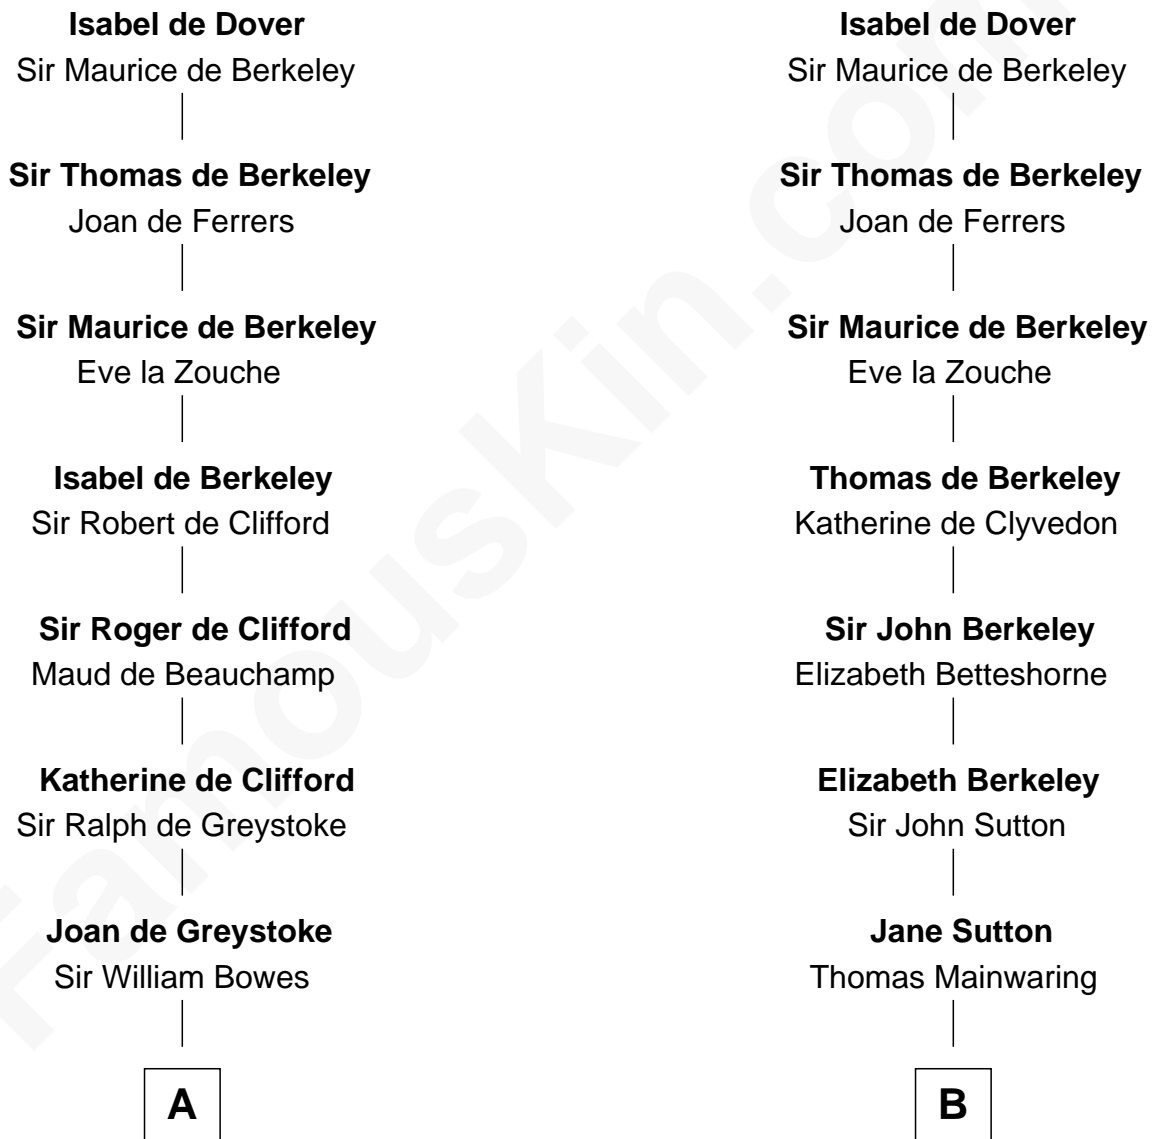

# FamousKin.com Relationship Chart of

**Queen Elizabeth II**

*Queen of the United Kingdom*

19th cousin 2 times removed of

**Melvyn Douglas**

*Movie Actor*

**Sir Richard FitzRoy**

Rose de Dover

George VI, King of the United Kingdom

**Queen Elizabeth II**

*Queen of the United Kingdom*

**D**

**Emma Jane Douglas**

Col. George Taliaferro Shackelford

**Lena Priscilla Shackelford**

Edouard Gregory Hesselberg