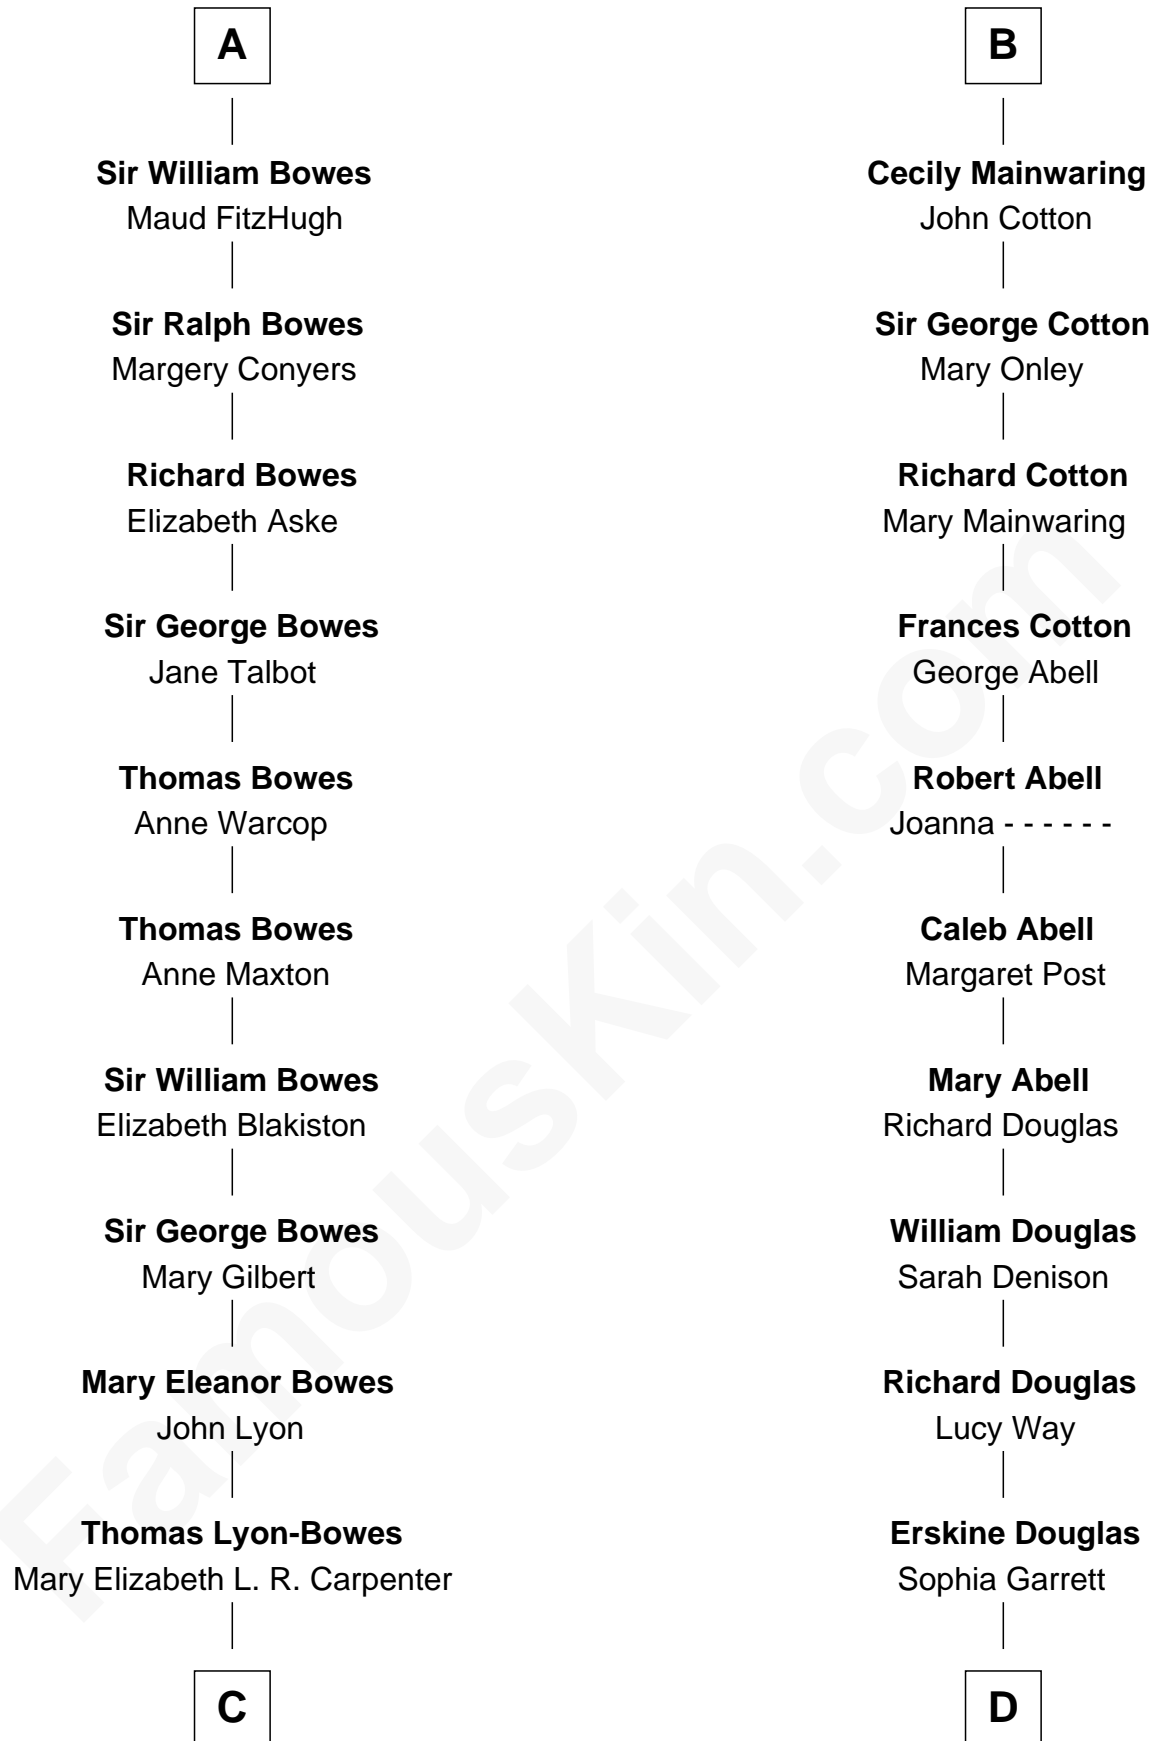

# FamousKin.com Relationship Chart of

**Queen Elizabeth II**

*Queen of the United Kingdom*

19th cousin 2 times removed of

**Melvyn Douglas**

*Movie Actor*

**Sir Richard FitzRoy**

Rose de Dover

**C**

**Thomas George Lyon-Bowes**

Charlotte Grimstead

**Claude Bowes-Lyon**

Frances Dora Smith

**Claude George Bowes-Lyon**

Cecilia Nina Cavendish-Bentinck

**Elizabeth Bowes-Lyon**

George VI, King of the United Kingdom

**Queen Elizabeth II**

*Queen of the United Kingdom*

**D**

**Emma Jane Douglas**

Col. George Taliaferro Shackelford

**Lena Priscilla Shackelford**

Edouard Gregory Hesselberg