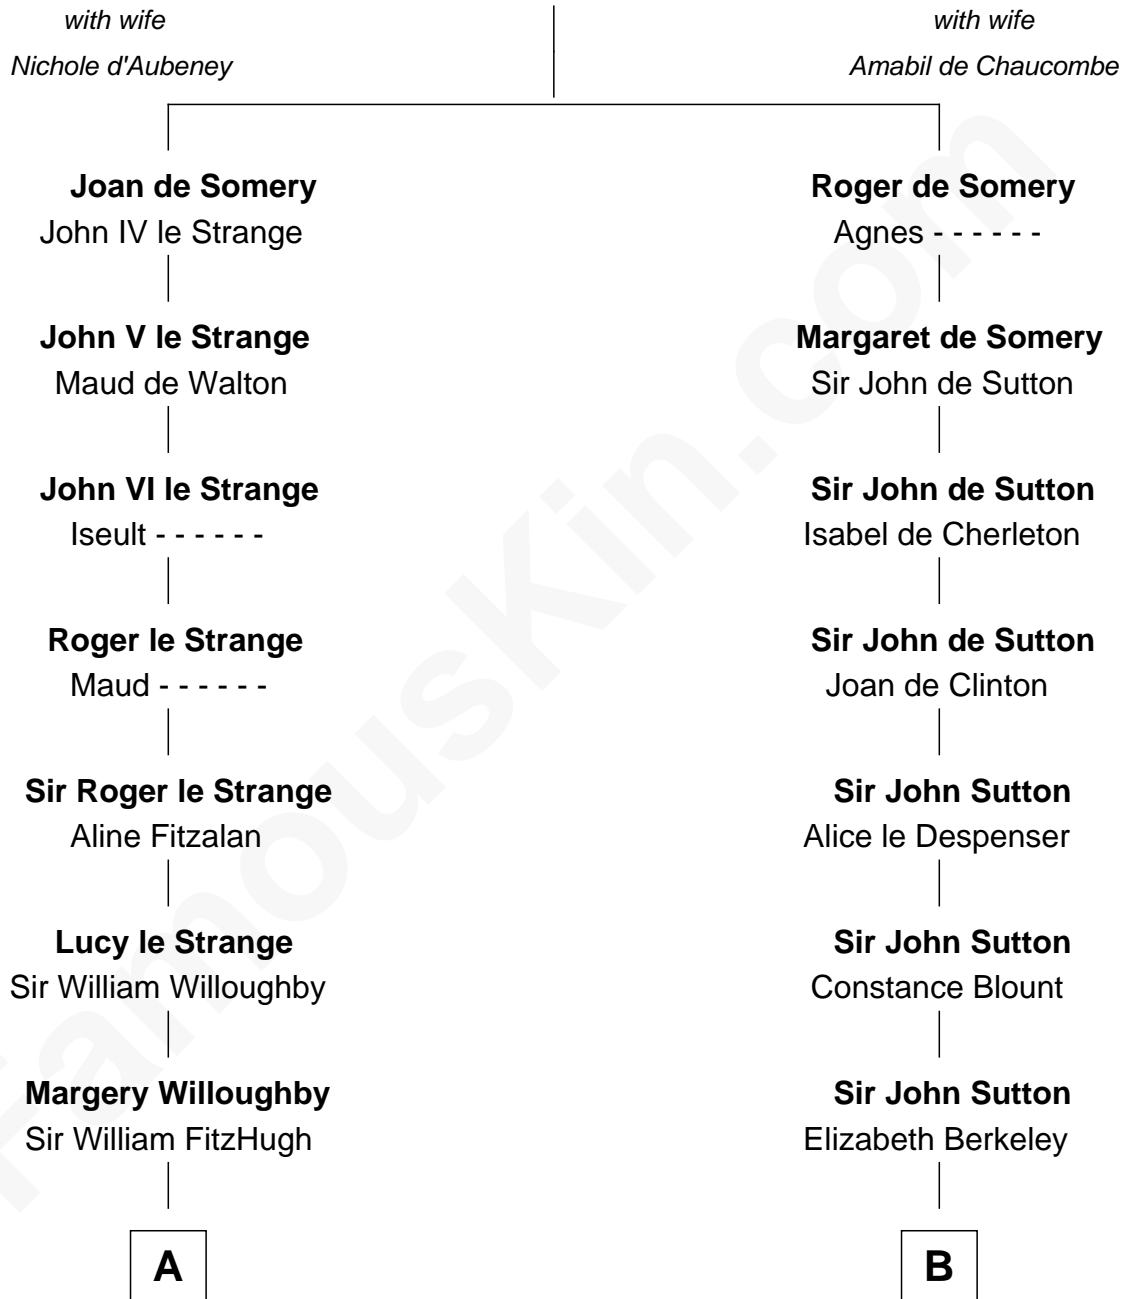

FamousKin.com Relationship Chart of

Queen Elizabeth II

Queen of the United Kingdom

20th cousin 1 time removed of

Melvyn Douglas

Movie Actor

Sir Roger de Somery

C

Thomas George Lyon-Bowes

Charlotte Grimstead

Claude Bowes-Lyon

Frances Dora Smith

Claude George Bowes-Lyon

Cecilia Nina Cavendish-Bentinck

Elizabeth Bowes-Lyon

George VI, King of the United Kingdom

Queen Elizabeth II

Queen of the United Kingdom

D

Erskine Douglas

Sophia Garrett

Emma Jane Douglas

Col. George Taliaferro Shackelford

Lena Priscilla Shackelford