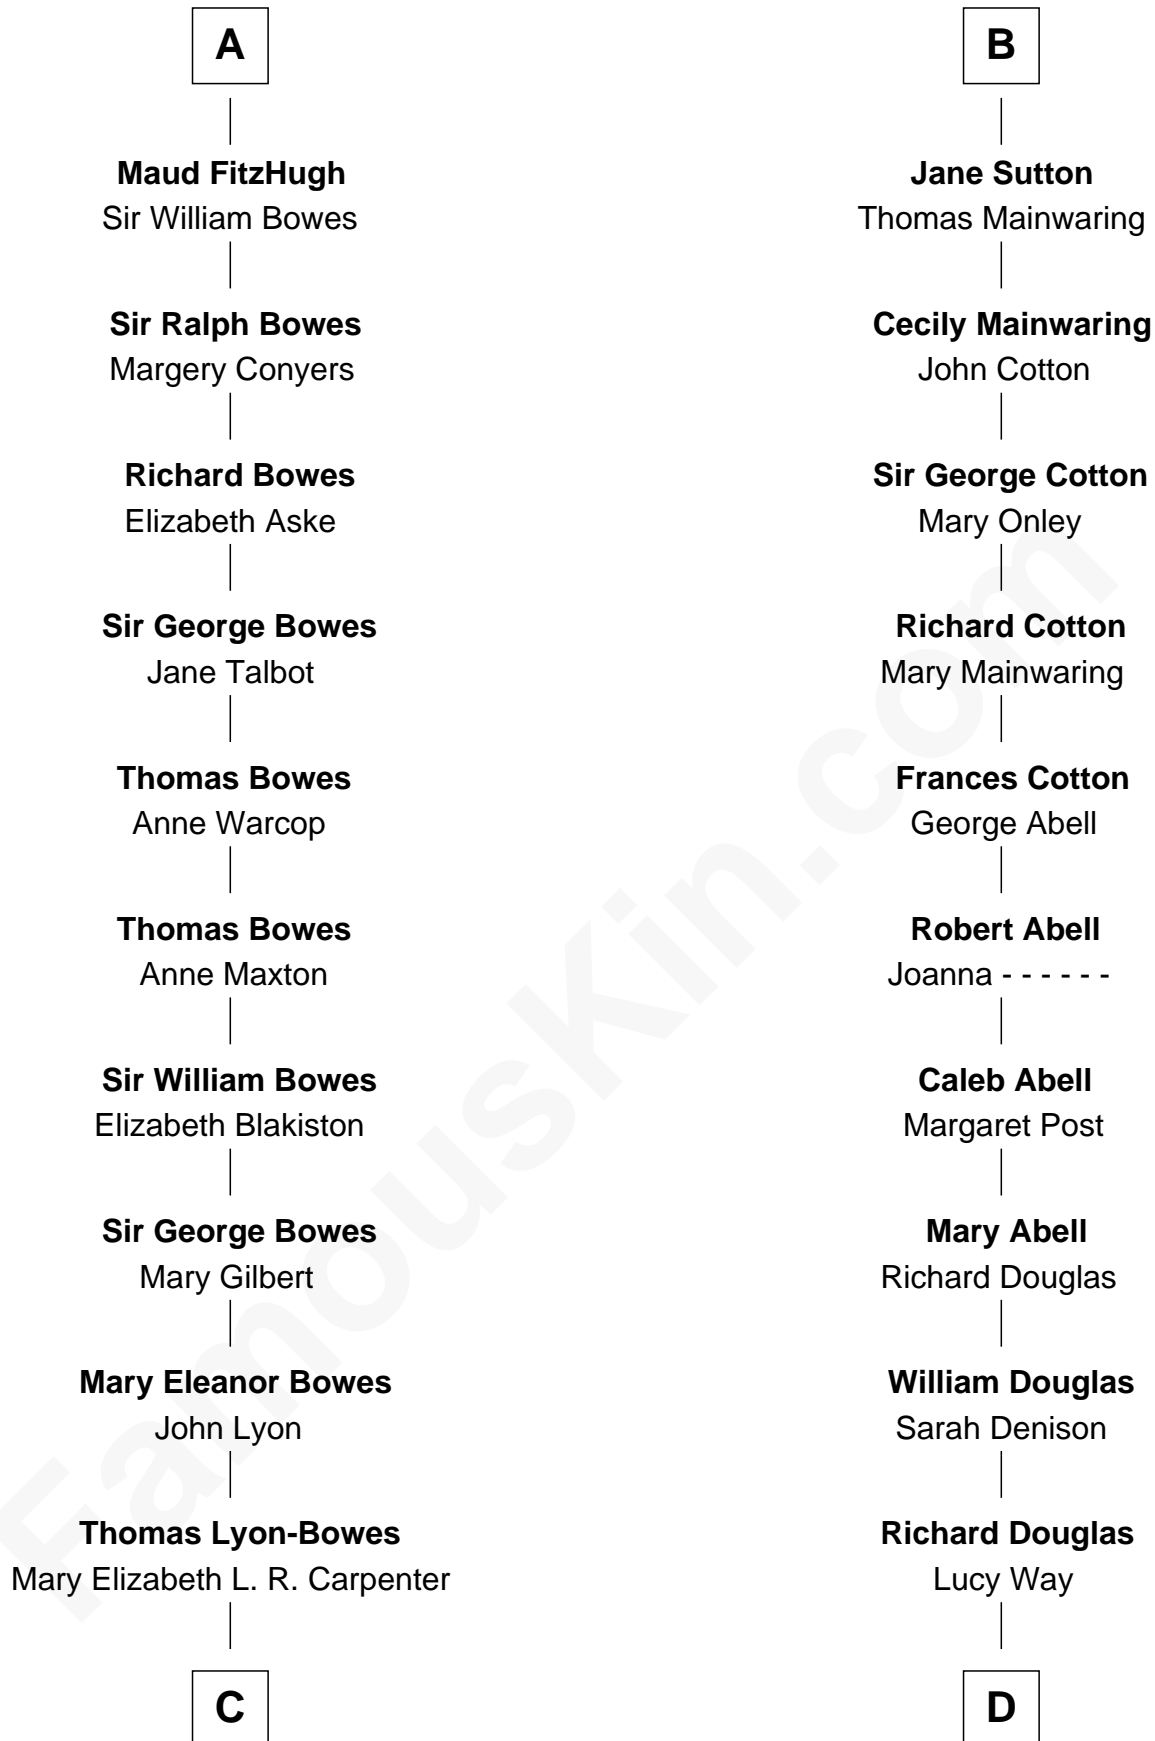

FamousKin.com Relationship Chart of

Queen Elizabeth II

Queen of the United Kingdom

20th cousin 1 time removed of

Melvyn Douglas

Movie Actor

Sir Roger de Somery

C

Thomas George Lyon-Bowes

Charlotte Grimstead

Claude Bowes-Lyon

Frances Dora Smith

Claude George Bowes-Lyon

Cecilia Nina Cavendish-Bentinck

Elizabeth Bowes-Lyon

George VI, King of the United Kingdom

Queen Elizabeth II

Queen of the United Kingdom

D

Erskine Douglas

Sophia Garrett

Emma Jane Douglas

Col. George Taliaferro Shackelford

Lena Priscilla Shackelford