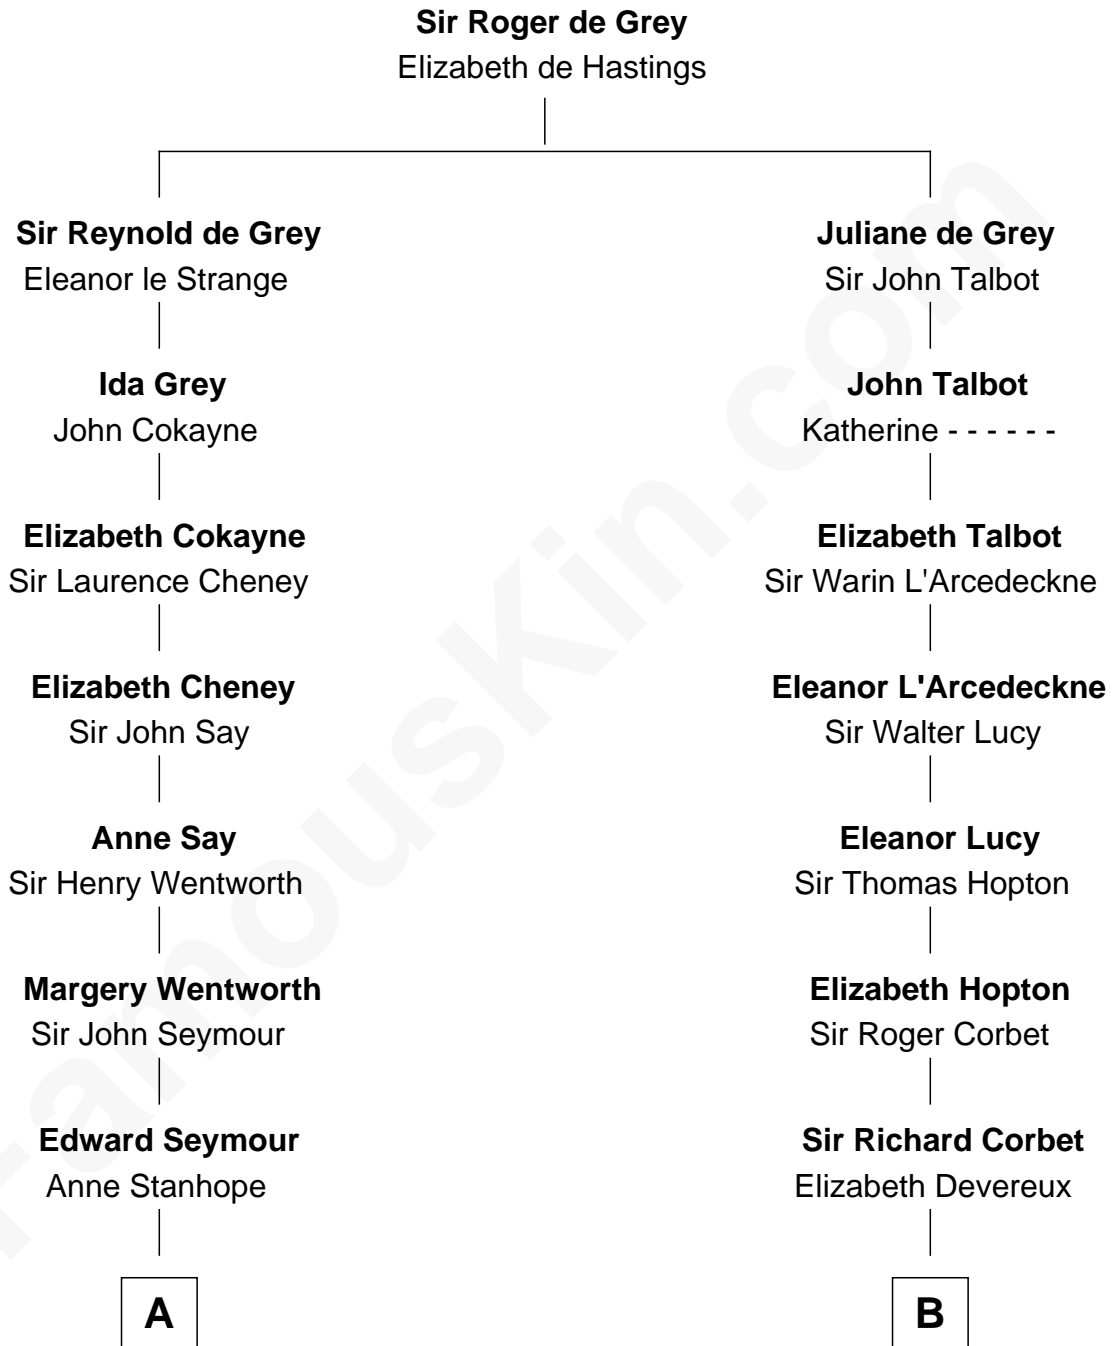

# FamousKin.com Relationship Chart of

**Queen Elizabeth II**

*Queen of the United Kingdom*

19th cousin 1 time removed of

**Melvyn Douglas**

*Movie Actor*

**C**

**Cecilia Nina Cavendish-Bentinck**

Claude George Bowes-Lyon

**Elizabeth Bowes-Lyon**

George VI, King of the United Kingdom

**Queen Elizabeth II**

*Queen of the United Kingdom*

**D**

**Erskine Douglas**

Sophia Garrett

**Emma Jane Douglas**

Col. George Taliaferro Shackelford

**Lena Priscilla Shackelford**

Edouard Gregory Hesselberg

**Melvyn Douglas**

*Movie Actor*