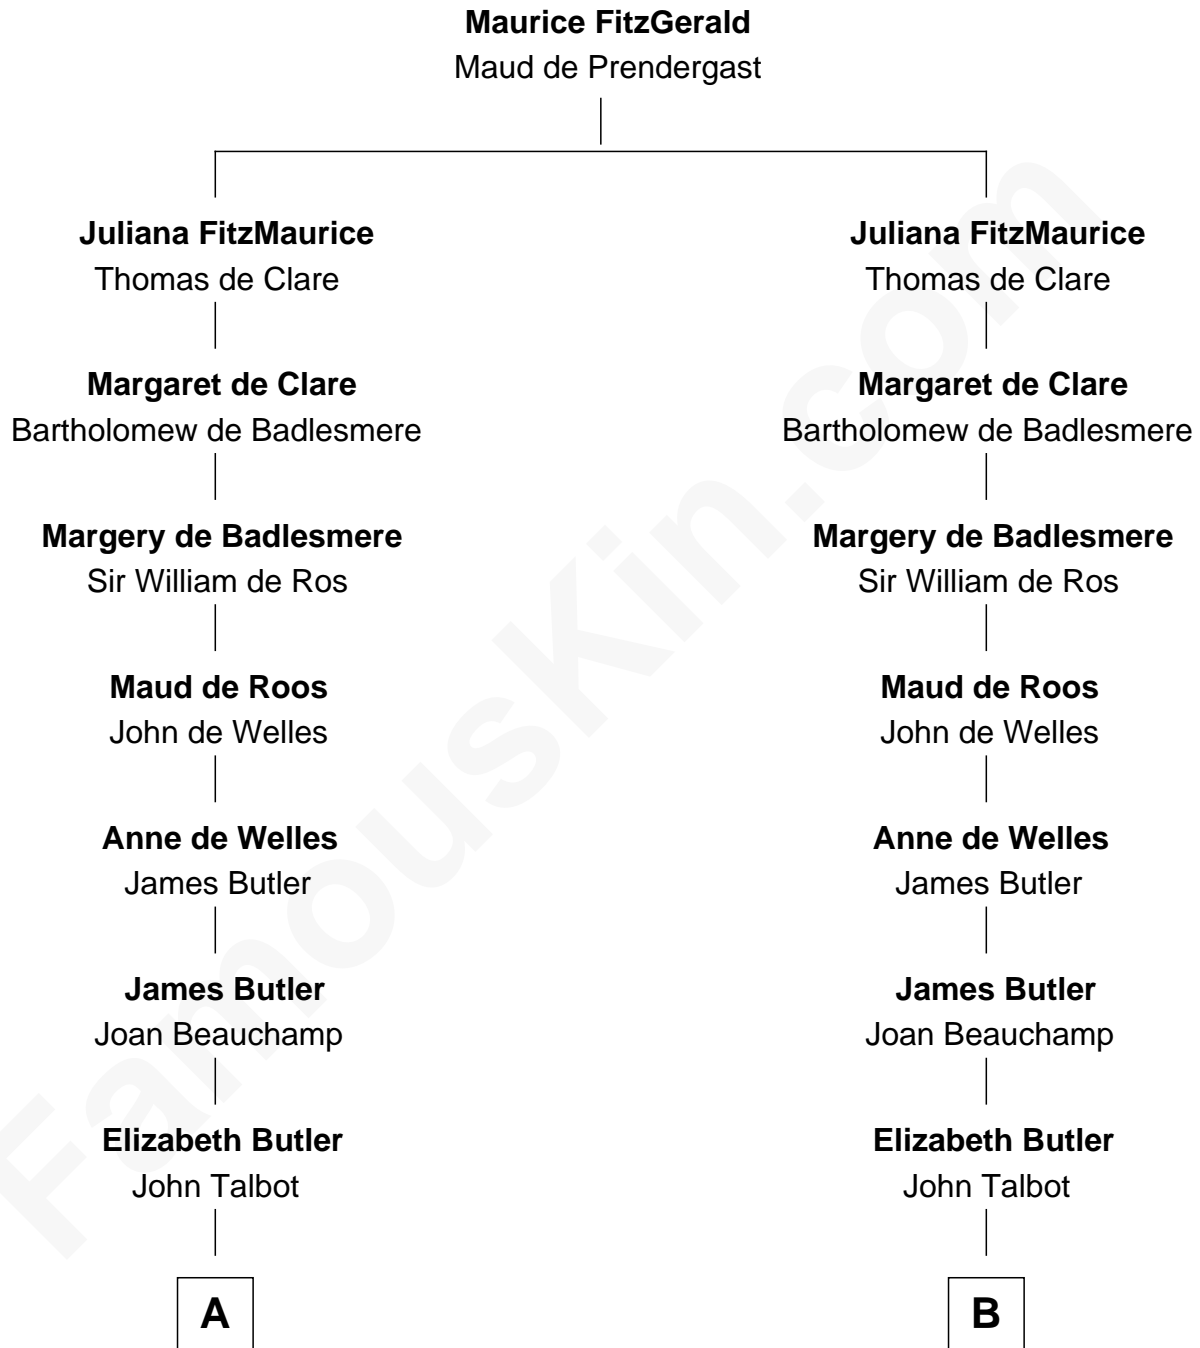

FamousKin.com Relationship Chart of

Queen Elizabeth II

Queen of the United Kingdom

21st cousin of

Melvyn Douglas

Movie Actor

C

Thomas George Lyon-Bowes

Charlotte Grimstead

Claude Bowes-Lyon

Frances Dora Smith

Claude George Bowes-Lyon

Cecilia Nina Cavendish-Bentinck

Elizabeth Bowes-Lyon

George VI, King of the United Kingdom

Queen Elizabeth II

Queen of the United Kingdom

D

Richard Douglas

Lucy Way

Erskine Douglas

Sophia Garrett

Emma Jane Douglas

Col. George Taliaferro Shackelford