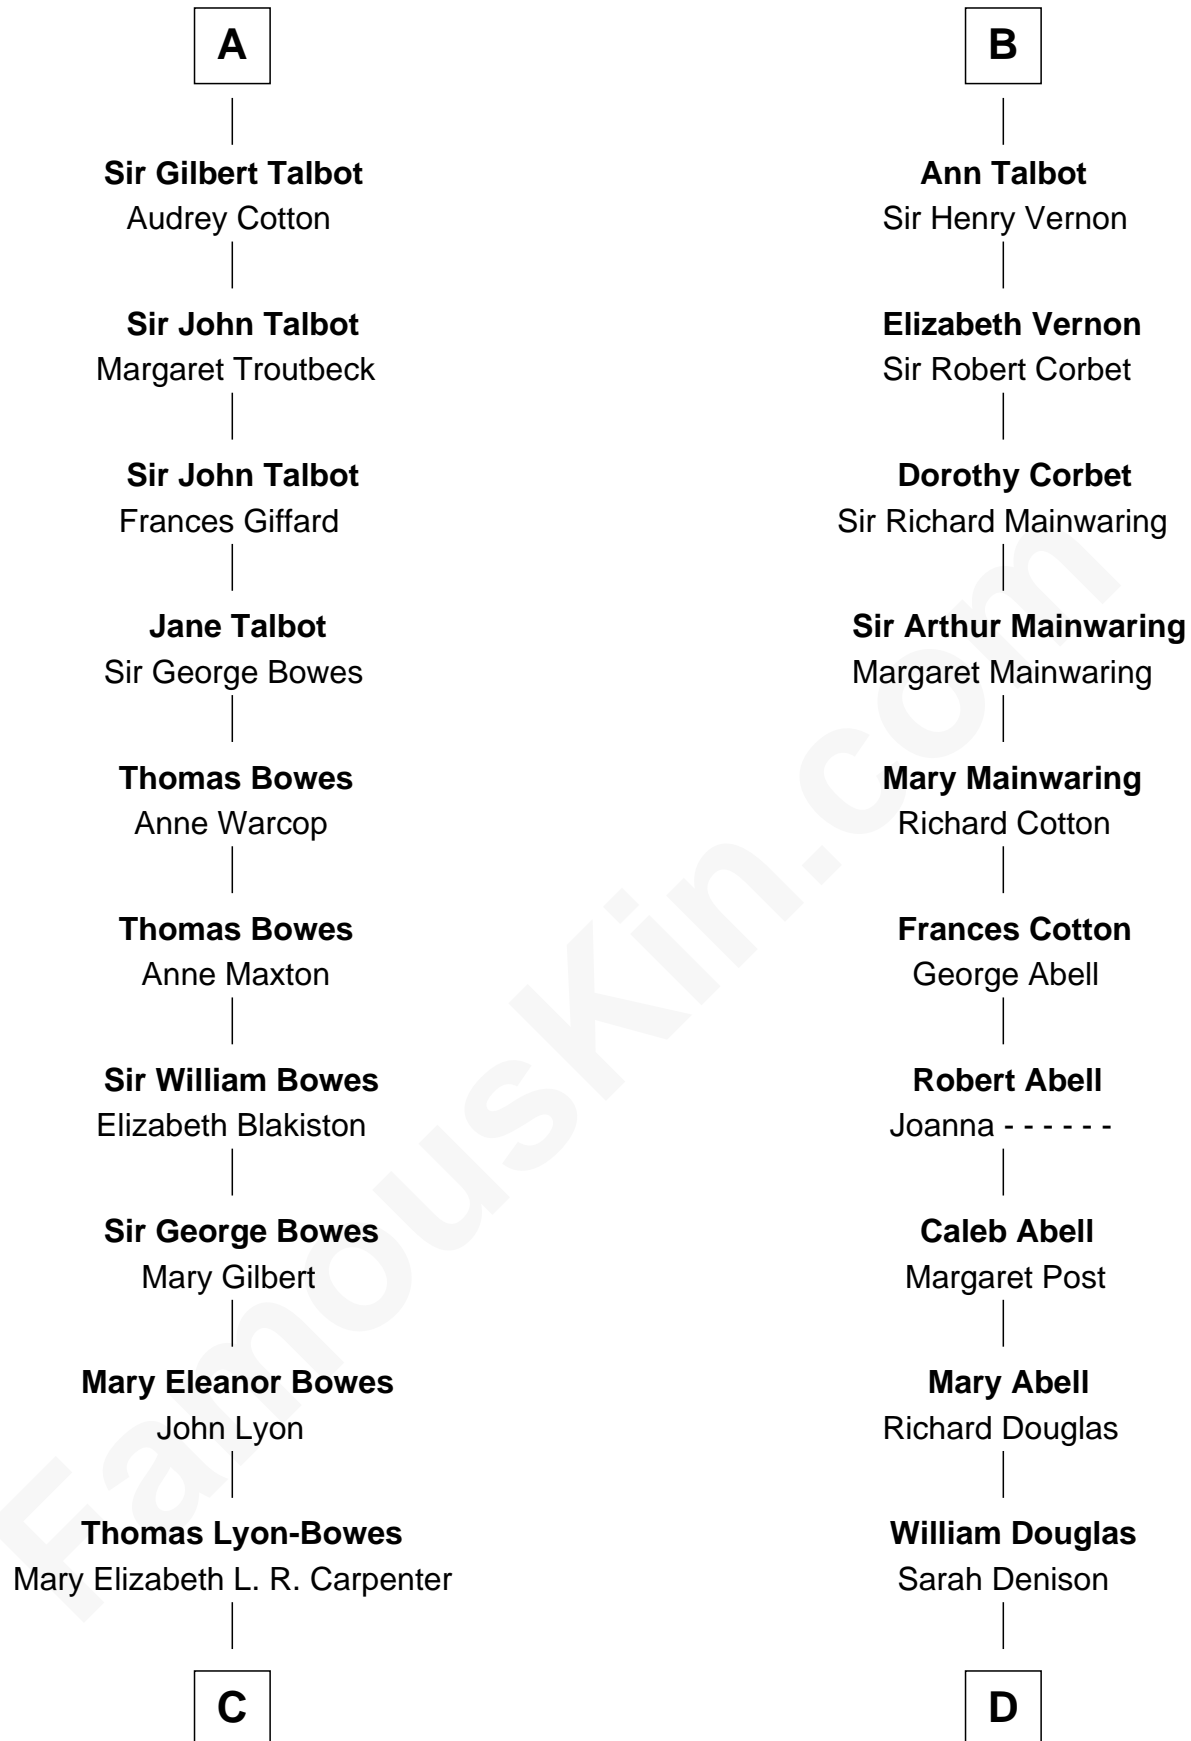

FamousKin.com Relationship Chart of

Queen Elizabeth II

Queen of the United Kingdom

21st cousin of

Melvyn Douglas

Movie Actor

C

Thomas George Lyon-Bowes

Charlotte Grimstead

Claude Bowes-Lyon

Frances Dora Smith

Claude George Bowes-Lyon

Cecilia Nina Cavendish-Bentinck

Elizabeth Bowes-Lyon

George VI, King of the United Kingdom

Queen Elizabeth II

Queen of the United Kingdom

D

Richard Douglas

Lucy Way

Erskine Douglas

Sophia Garrett

Emma Jane Douglas

Col. George Taliaferro Shackelford