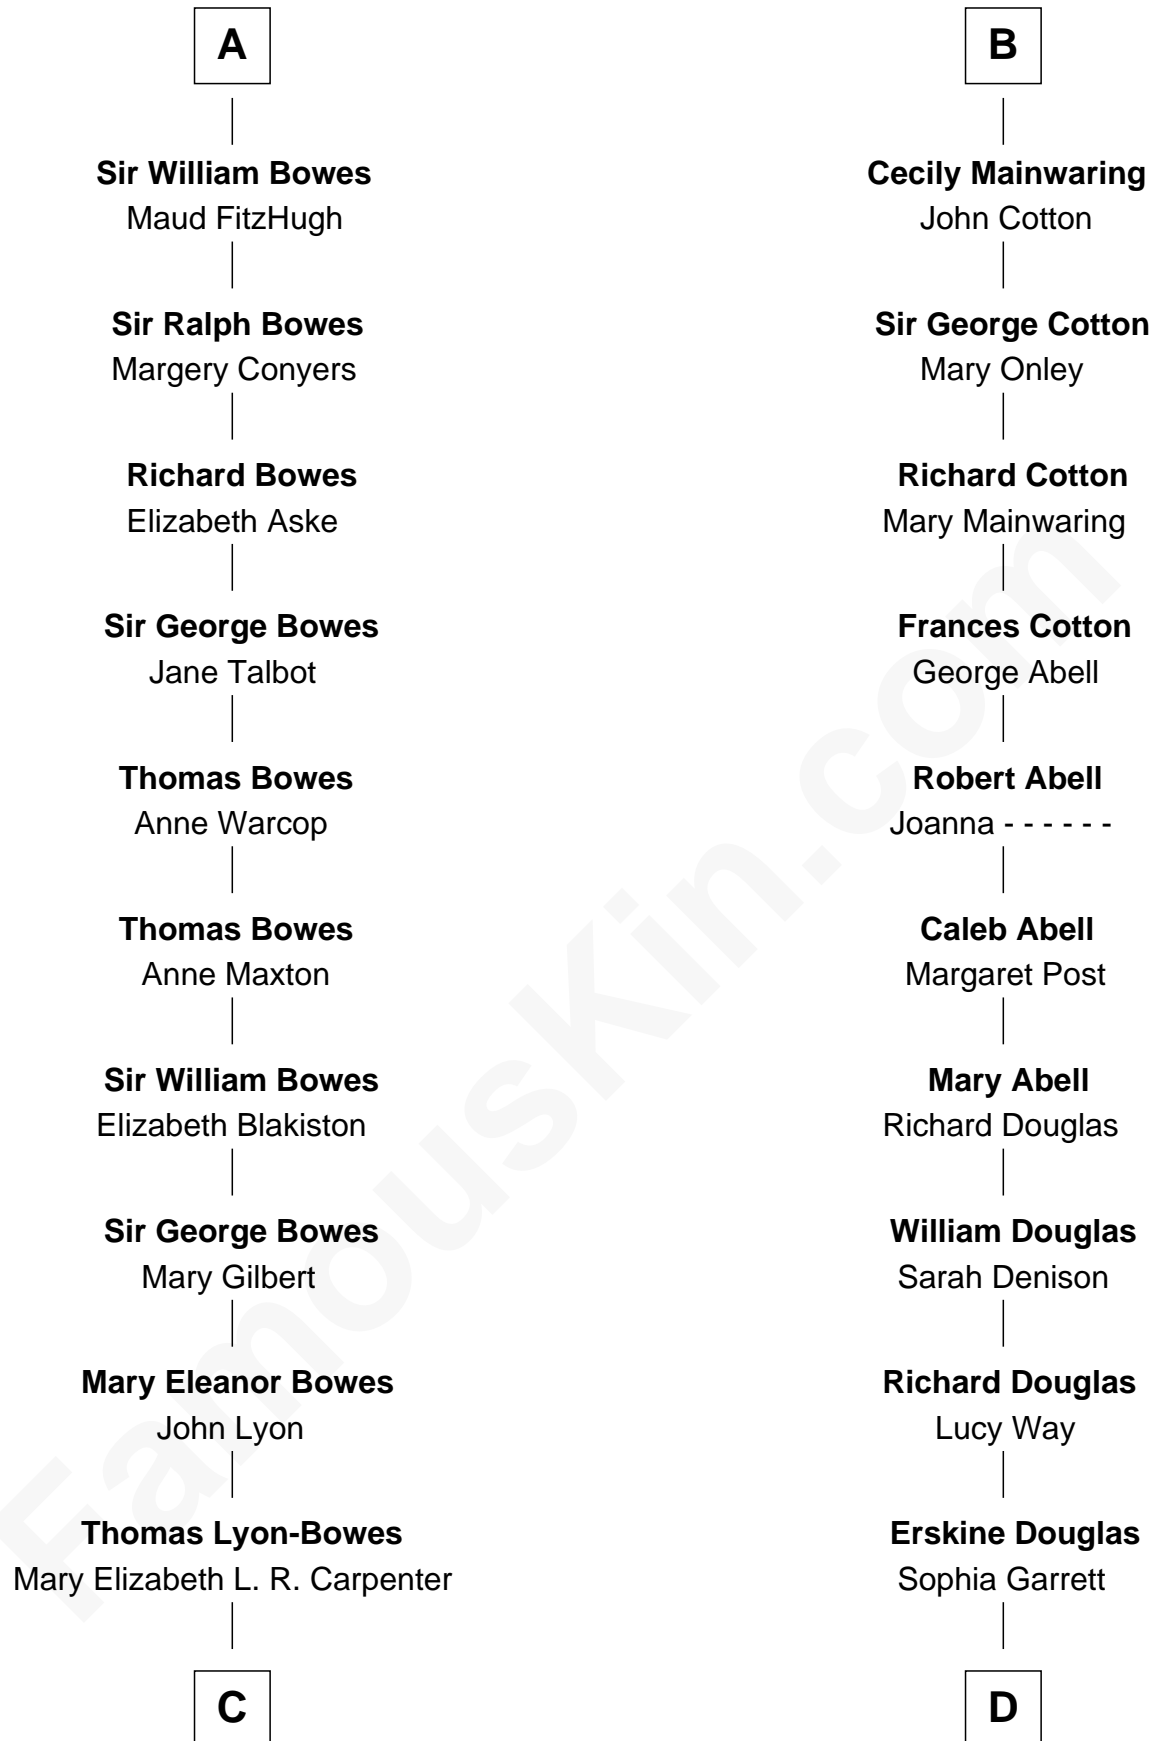

FamousKin.com Relationship Chart of

Queen Elizabeth II

Queen of the United Kingdom

19th cousin 2 times removed of

Melvyn Douglas

Movie Actor

William de Cantilupe

C

Thomas George Lyon-Bowes

Charlotte Grimstead

Claude Bowes-Lyon

Frances Dora Smith

Claude George Bowes-Lyon

Cecilia Nina Cavendish-Bentinck

Elizabeth Bowes-Lyon

George VI, King of the United Kingdom

Queen Elizabeth II

Queen of the United Kingdom

D

Emma Jane Douglas

Col. George Taliaferro Shackelford

Lena Priscilla Shackelford

Edouard Gregory Hesselberg

Melvyn Douglas