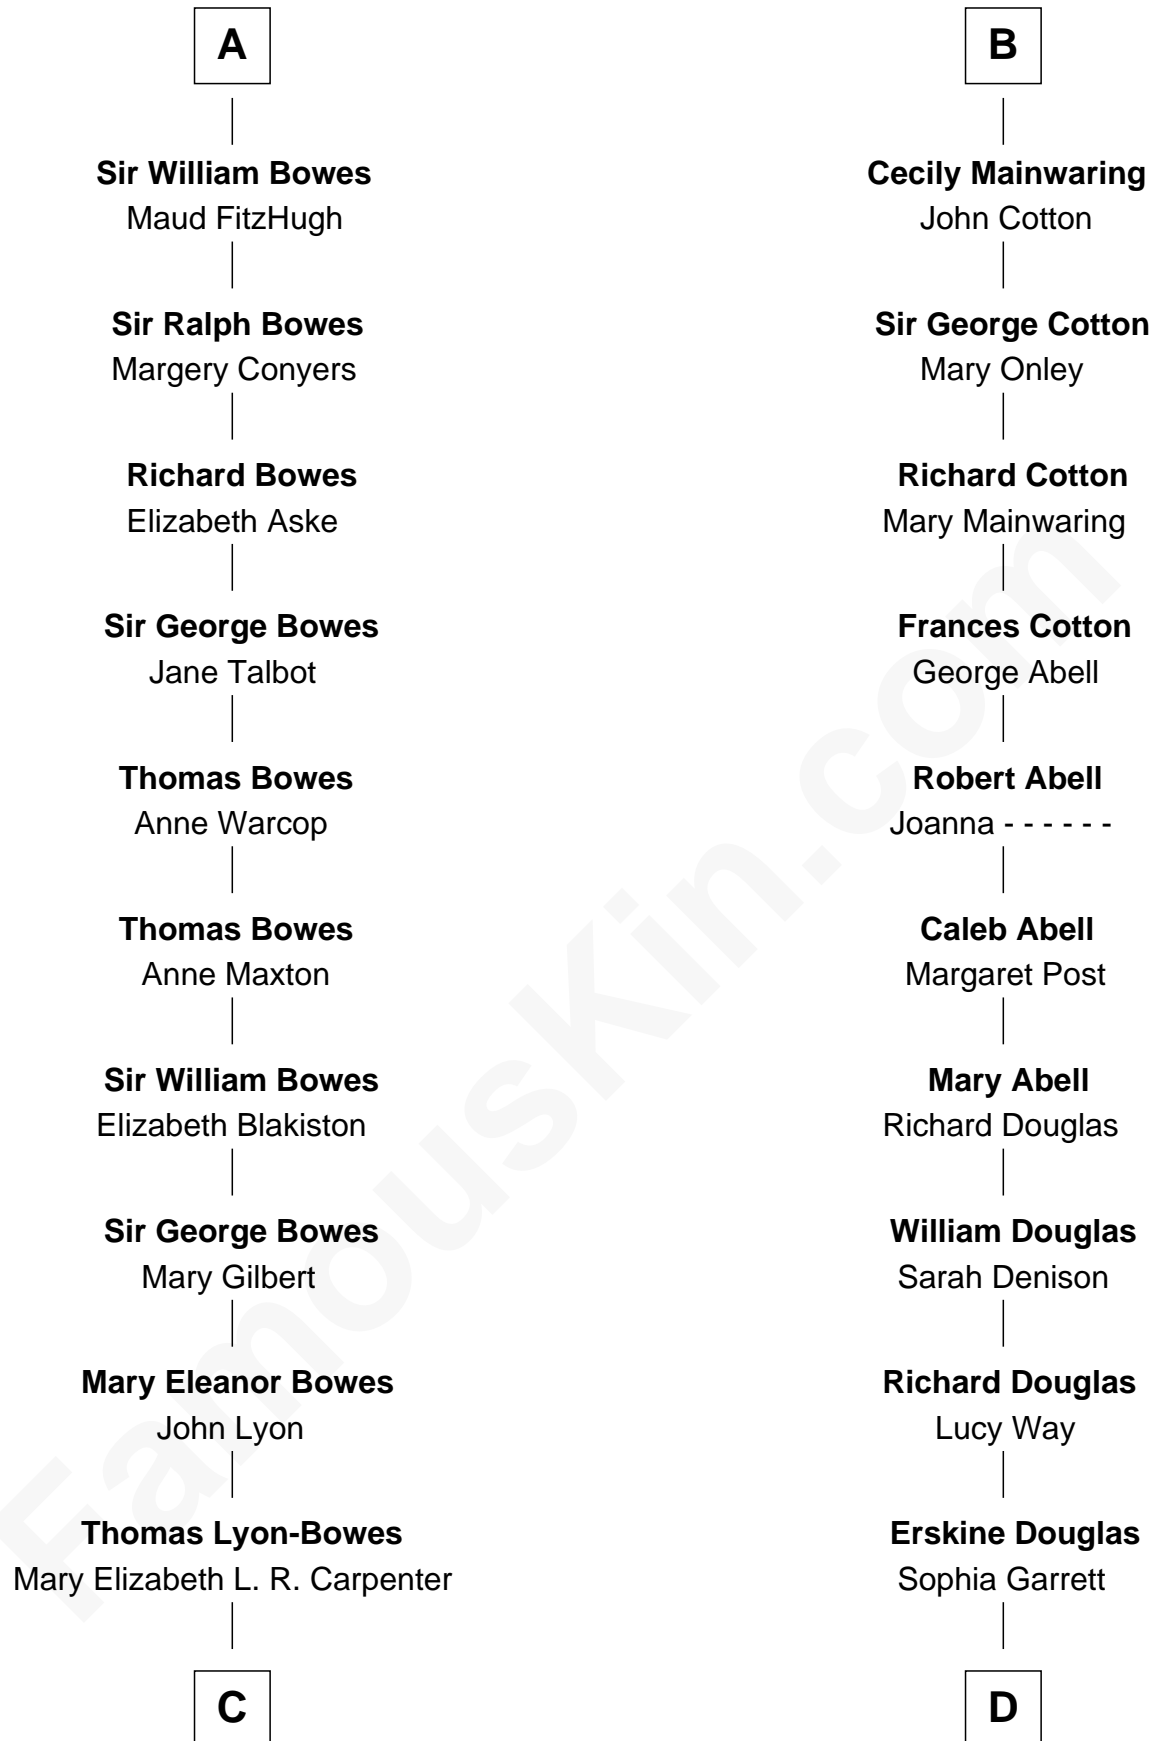

# FamousKin.com Relationship Chart of

**Queen Elizabeth II**

*Queen of the United Kingdom*

19th cousin 2 times removed of

**Melvyn Douglas**

*Movie Actor*

**Sir William de Ferrers**

Agnes of Chester

**C**

**Thomas George Lyon-Bowes**

Charlotte Grimstead

**Claude Bowes-Lyon**

Frances Dora Smith

**Claude George Bowes-Lyon**

Cecilia Nina Cavendish-Bentinck

**Elizabeth Bowes-Lyon**

George VI, King of the United Kingdom

**Queen Elizabeth II**

*Queen of the United Kingdom*

**D**

**Emma Jane Douglas**

Col. George Taliaferro Shackelford

**Lena Priscilla Shackelford**

Edouard Gregory Hesselberg