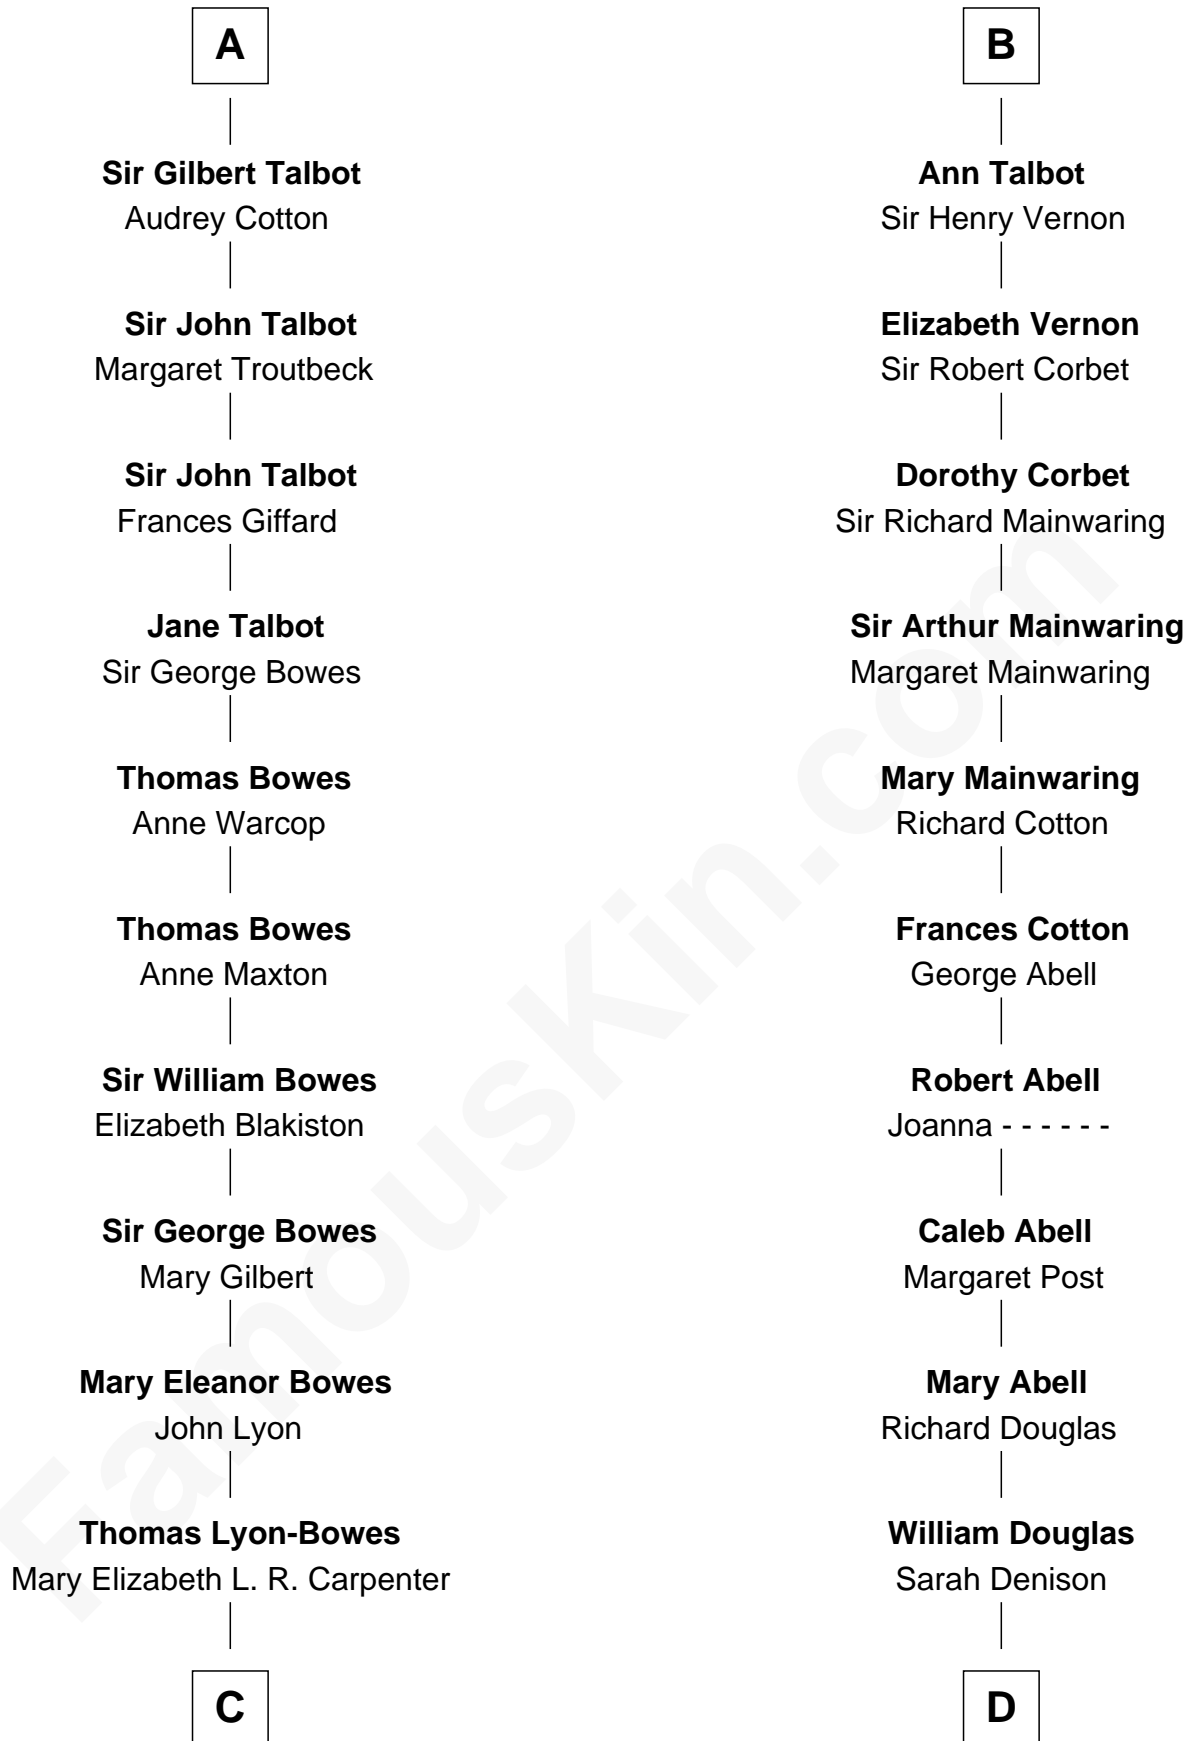

FamousKin.com Relationship Chart of

Queen Elizabeth II

Queen of the United Kingdom

21st cousin of

Melvyn Douglas

Movie Actor

C

Thomas George Lyon-Bowes

Charlotte Grimstead

Claude Bowes-Lyon

Frances Dora Smith

Claude George Bowes-Lyon

Cecilia Nina Cavendish-Bentinck

Elizabeth Bowes-Lyon

George VI, King of the United Kingdom

Queen Elizabeth II

Queen of the United Kingdom

D

Richard Douglas

Lucy Way

Erskine Douglas

Sophia Garrett

Emma Jane Douglas

Col. George Taliaferro Shackelford