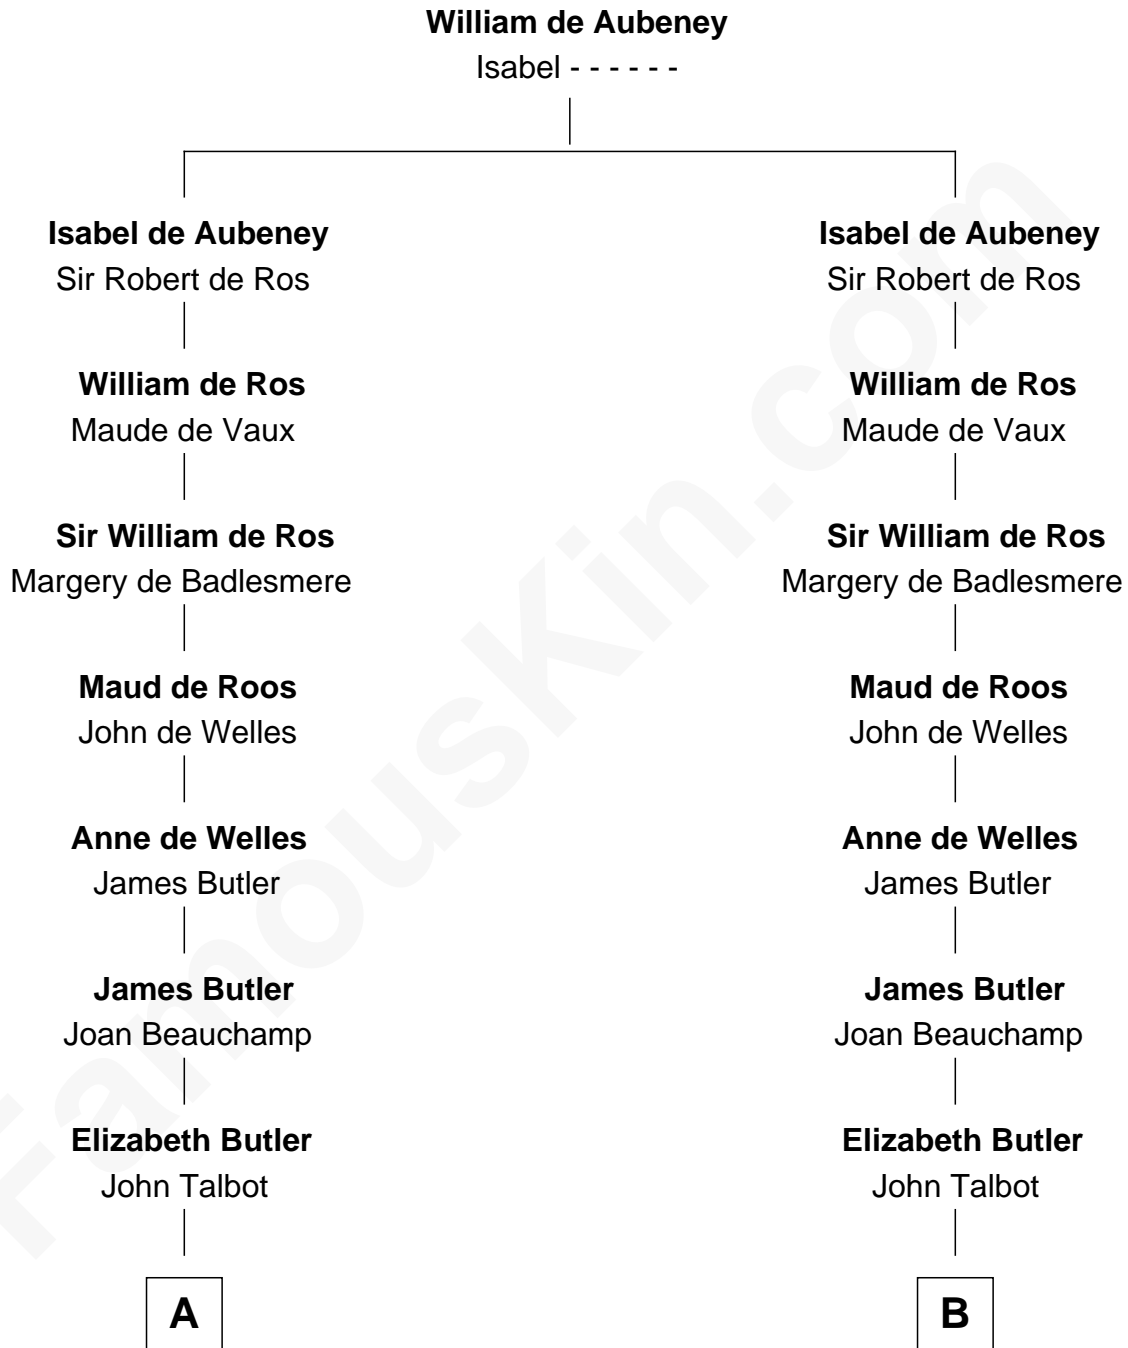

FamousKin.com Relationship Chart of

Queen Elizabeth II

Queen of the United Kingdom

21st cousin of

Melvyn Douglas

Movie Actor

C

Thomas George Lyon-Bowes

Charlotte Grimstead

Claude Bowes-Lyon

Frances Dora Smith

Claude George Bowes-Lyon

Cecilia Nina Cavendish-Bentinck

Elizabeth Bowes-Lyon

George VI, King of the United Kingdom

Queen Elizabeth II

Queen of the United Kingdom

D

Richard Douglas

Lucy Way

Erskine Douglas

Sophia Garrett

Emma Jane Douglas

Col. George Taliaferro Shackelford