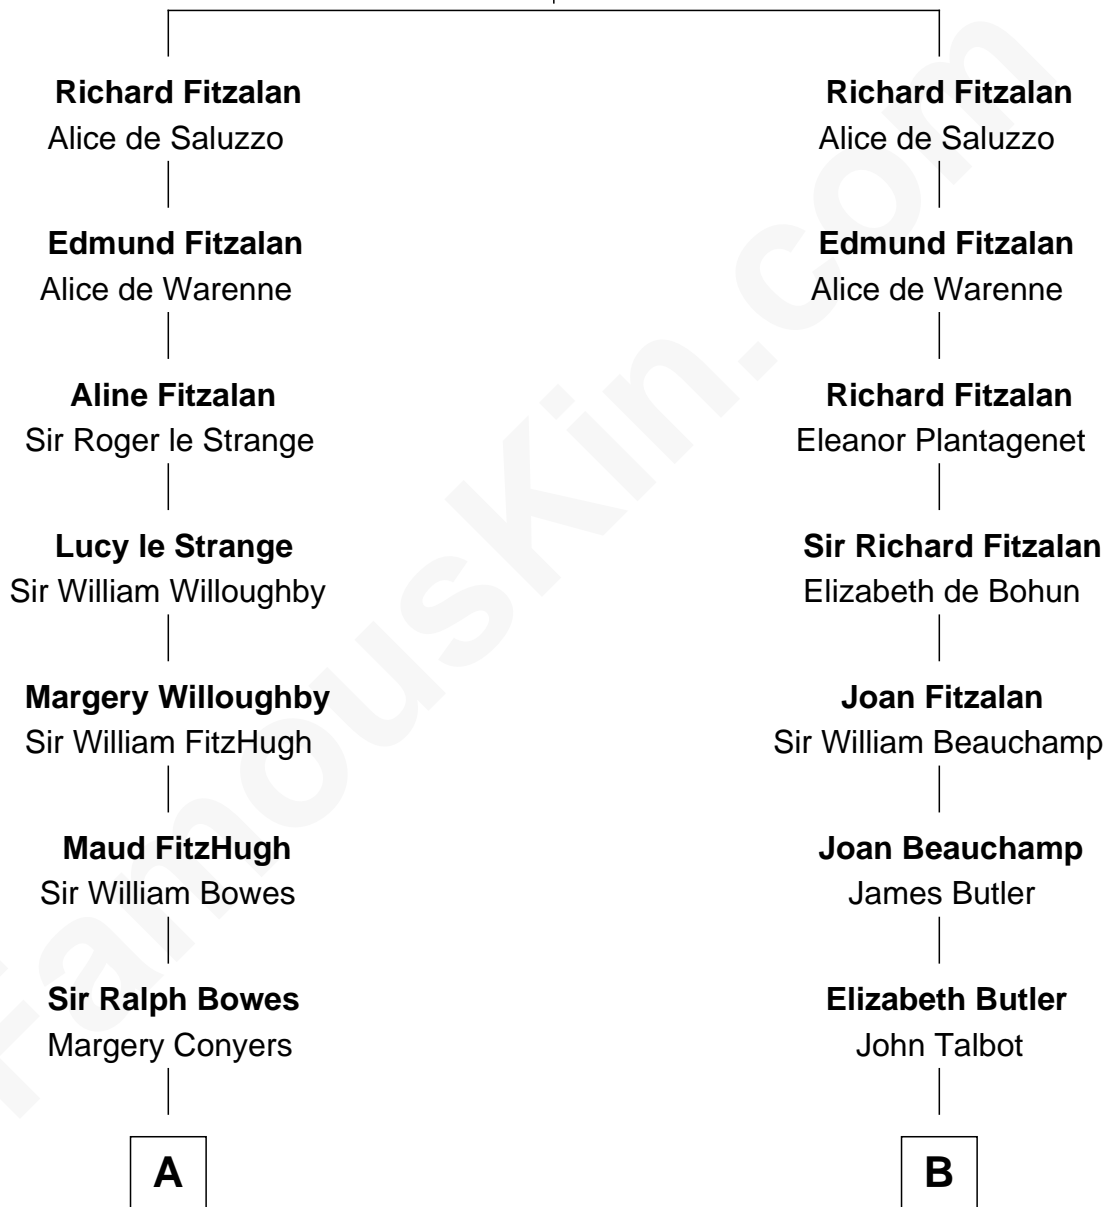

FamousKin.com Relationship Chart of

Queen Elizabeth II

Queen of the United Kingdom

19th cousin 2 times removed of

Melvyn Douglas

Movie Actor

John Fitzalan
Isabel de Mortimer

C

Claude George Bowes-Lyon
Cecilia Nina Cavendish-Bentinck

Elizabeth Bowes-Lyon
George VI, King of the United Kingdom

Queen Elizabeth II
Queen of the United Kingdom

D

Richard Douglas
Lucy Way

Erskine Douglas
Sophia Garrett