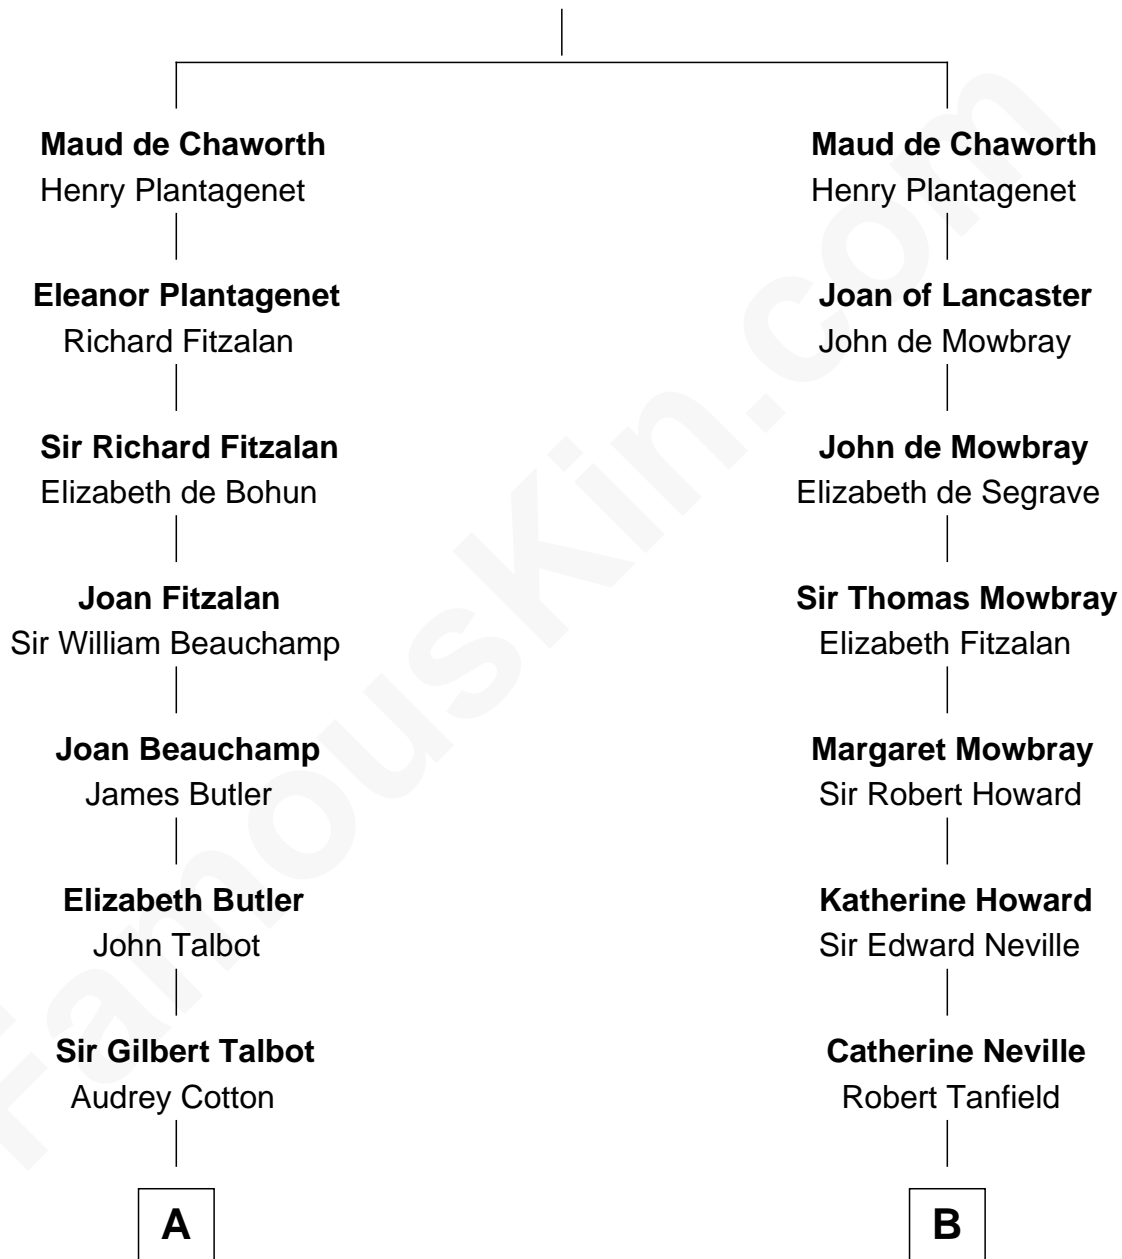

# FamousKin.com Relationship Chart of

**Queen Elizabeth II**

*Queen of the United Kingdom*

16th cousin 4 times removed of

**Thomas Jefferson**

*3rd U.S. President and Signer of the Declaration of Independence*

**Sir Patrick de Chaworth**

Isabella de Beauchamp

**C**

—  
**Claude Bowes-Lyon**

Frances Dora Smith

—  
**Claude George Bowes-Lyon**

Cecilia Nina Cavendish-Bentinck

—  
**Elizabeth Bowes-Lyon**

George VI, King of the United Kingdom

—  
**Queen Elizabeth II**

*Queen of the United Kingdom*

FamousKin.com